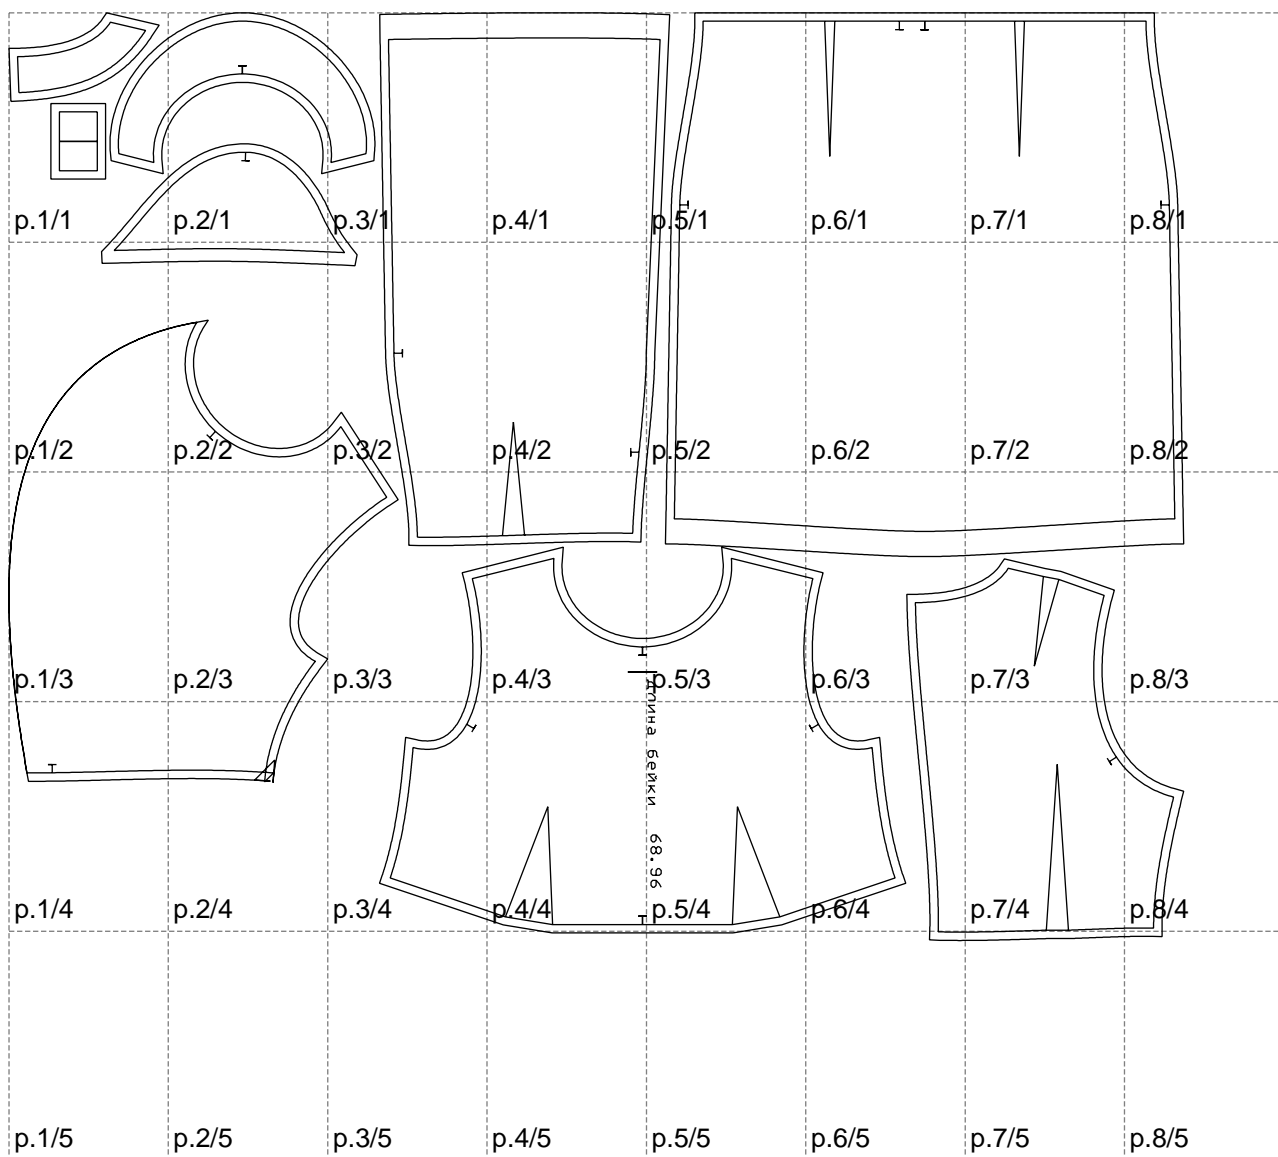

Not for print

Paper size: A4, size:1399.00 x1104.73 mm

# Example

size:1499.00 x1542.50 mm

Maneken =1 ver.0

rz\_1=170

rz\_16=108

rz\_17=92.5

rz\_18=89.2

rz\_19=116

rz\_20=113

---

. . . . .  
. . . . .  
. . . . .