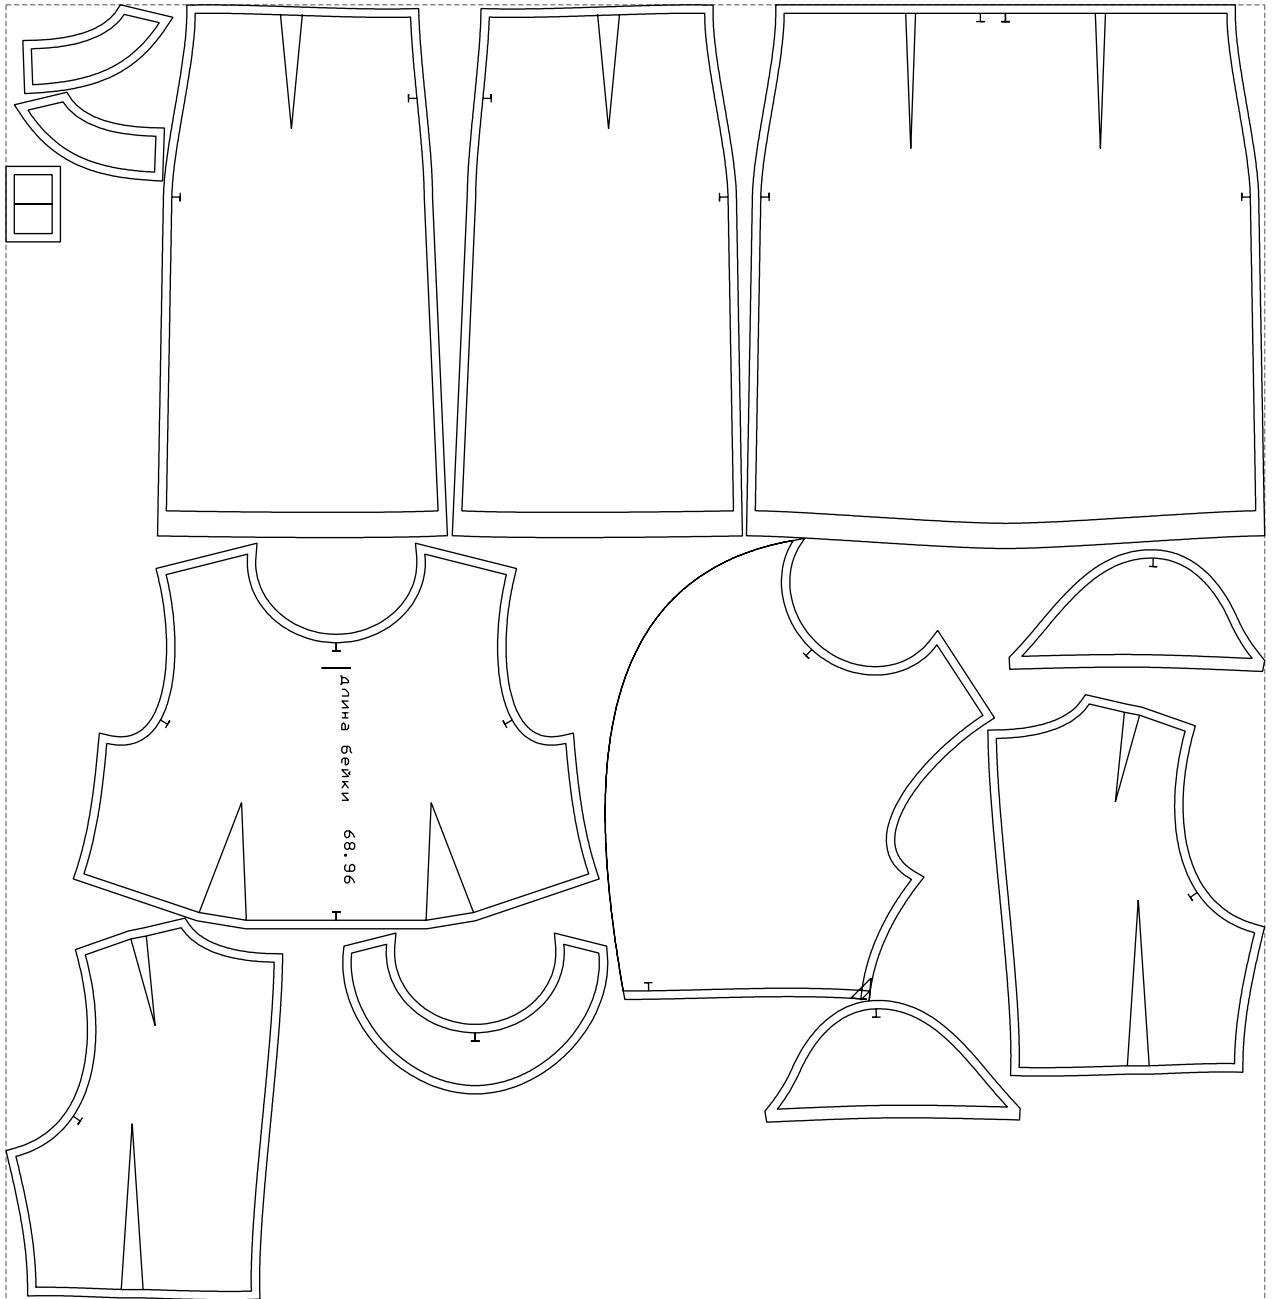

Not for print

Paper size: A4, size:1399.00 x1104.73 mm

# Example

size:1499.00 x1542.50 mm

Maneken =1 ver.0

rz\_1=170

rz\_16=108

rz\_17=92.5

rz\_18=89.2

rz\_19=116