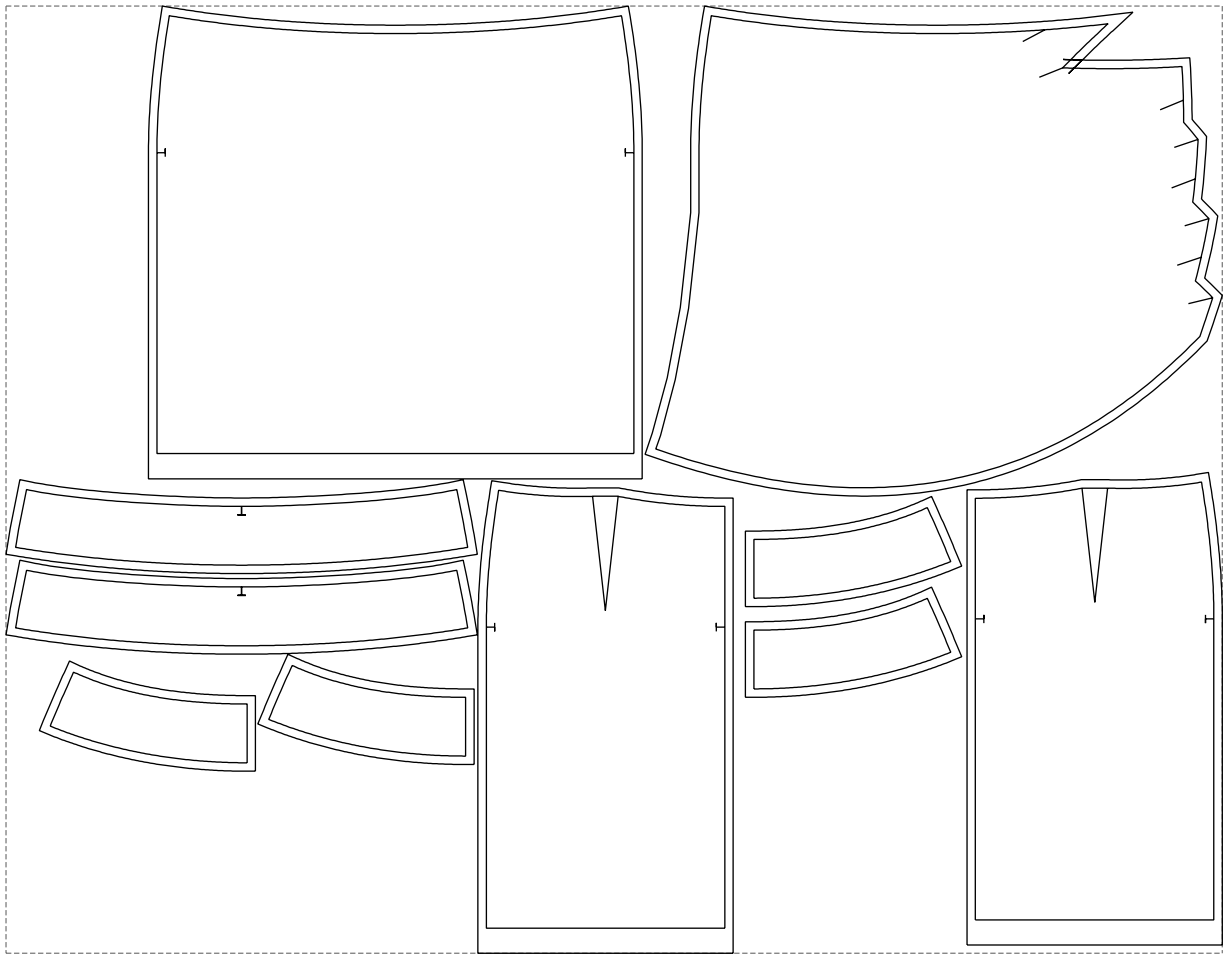

Not for print

Paper size: A4, size:1278.85 x1110.49 mm

# Example

size:1448.60 x1128.29 mm

Maneken =1 ver.0

rz\_1=170

rz\_16=104

rz\_17=88.9

rz\_18=84.4

rz\_19=112