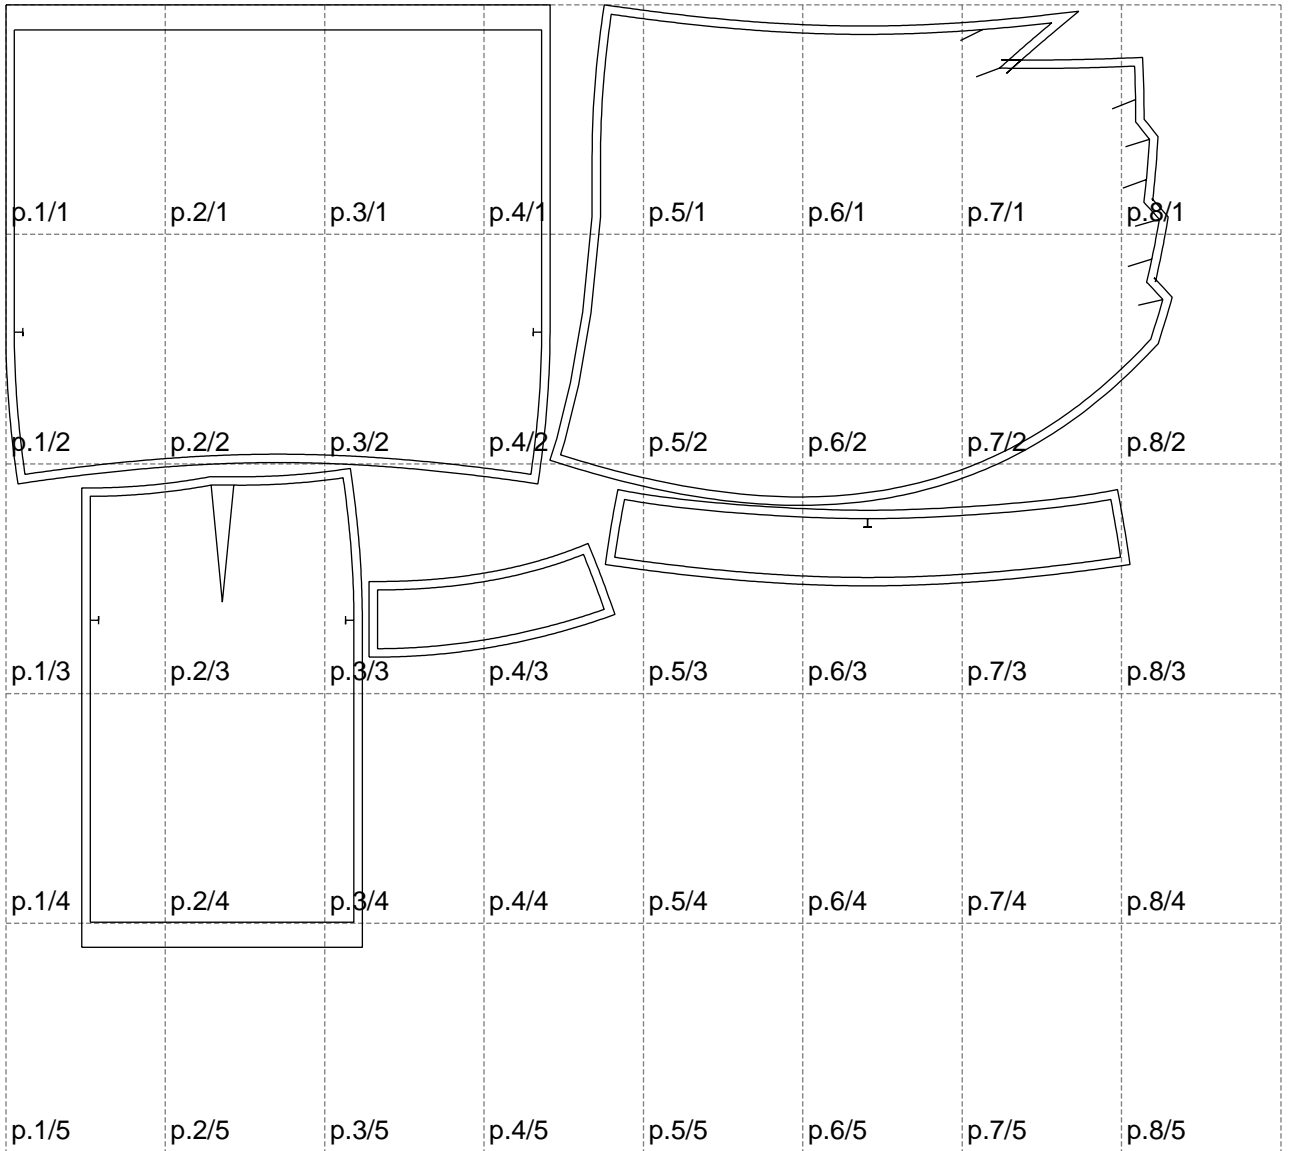

Not for print

Paper size: A4, size:1388.99 x1122.51 mm

# Example

size:1499.00 x1344.96 mm

Maneken =1 ver.0

rz\_1=170

rz\_16=116

rz\_17=100

rz\_18=98.8

rz\_19=124

rz\_20=121

---

. . . . .  
. . . . .  
. . . . .