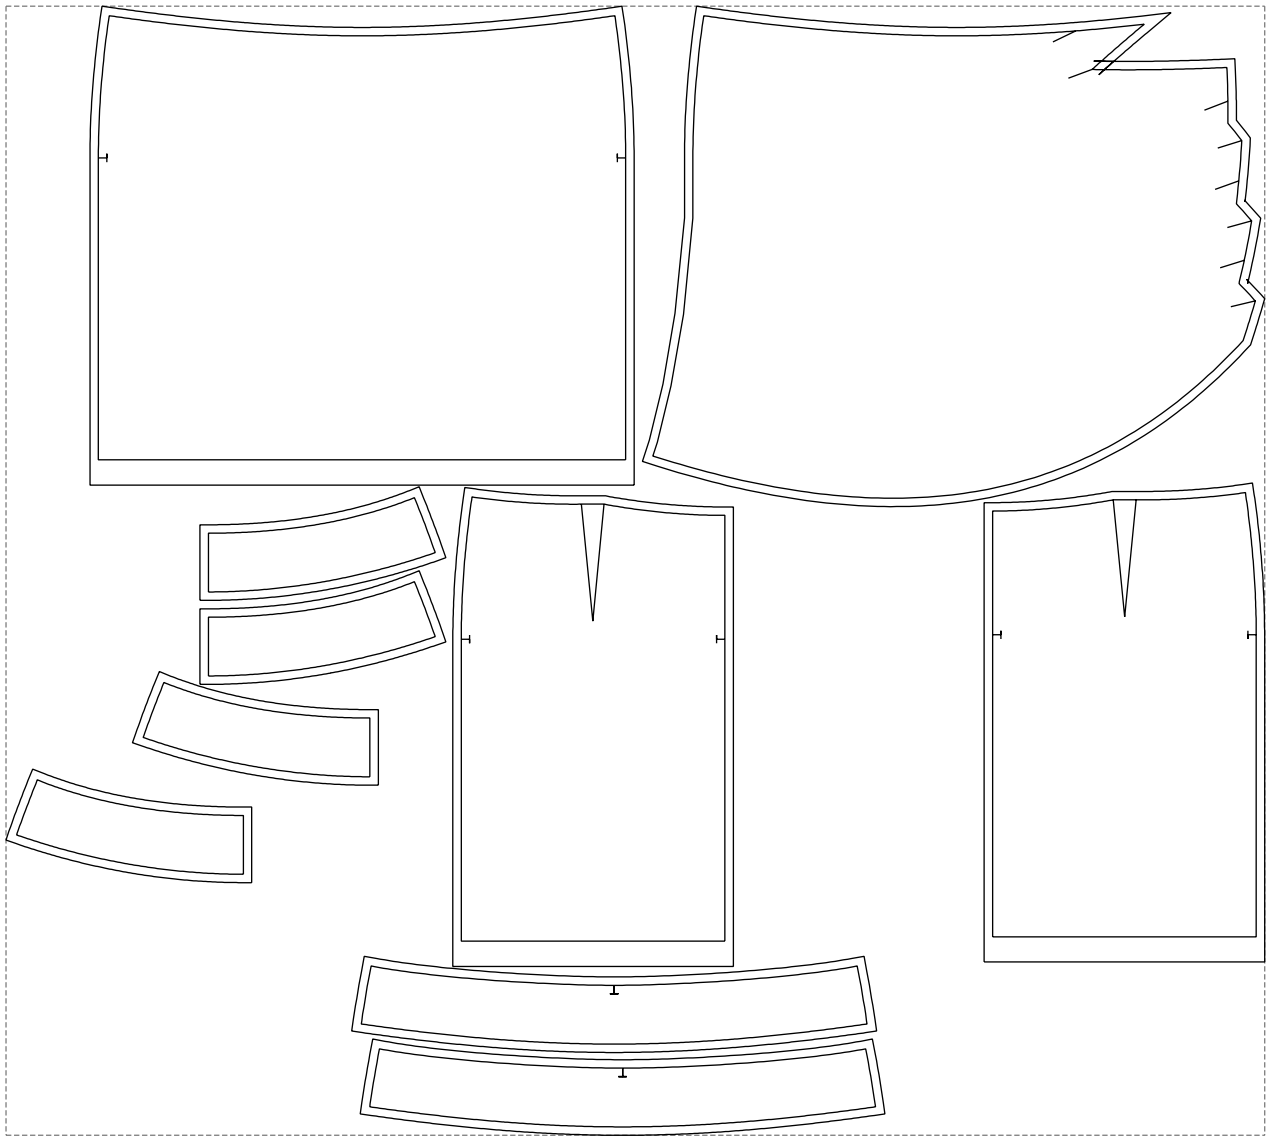

Not for print

Paper size: A4, size:1388.99 x1122.51 mm

# Example

size:1499.00 x1344.96 mm

Maneken =1 ver.0

rz\_1=170

rz\_16=116

rz\_17=100

rz\_18=98.8

rz\_19=124