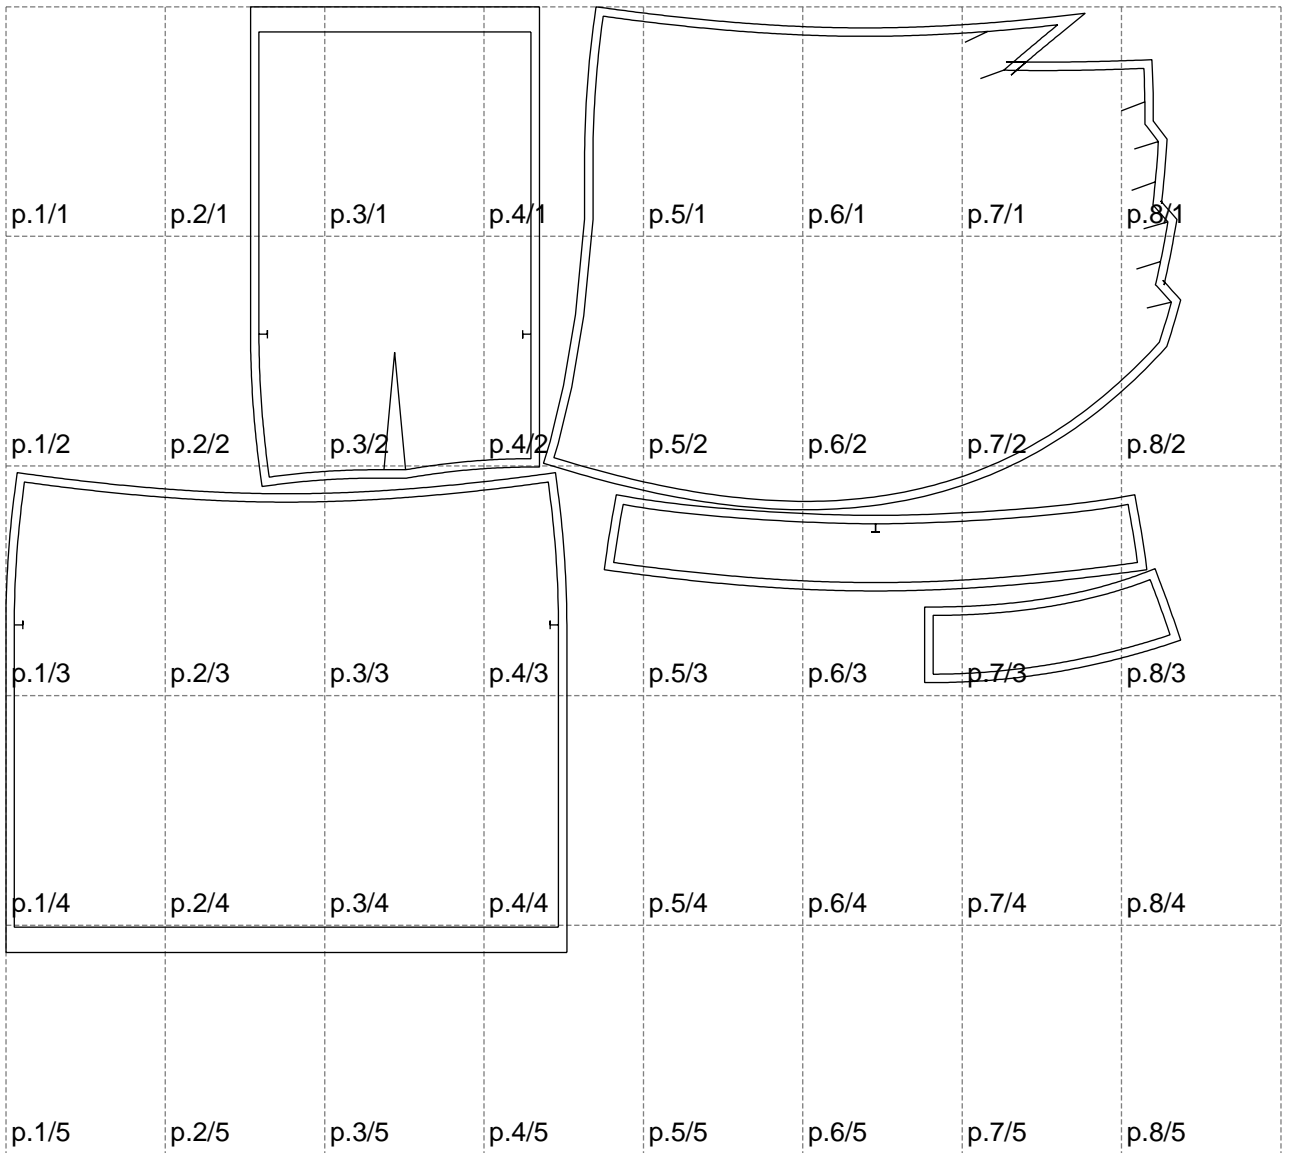

Not for print

Paper size: A4, size:1399.00 x1126.01 mm

# Example

size:1428.92 x1349.54 mm

Maneken =1 ver.0

rz\_1=170

rz\_16=120

rz\_17=104

rz\_18=103.6

rz\_19=128

rz\_20=125.1

---

. . . . .  
. . . . .  
. . . . .