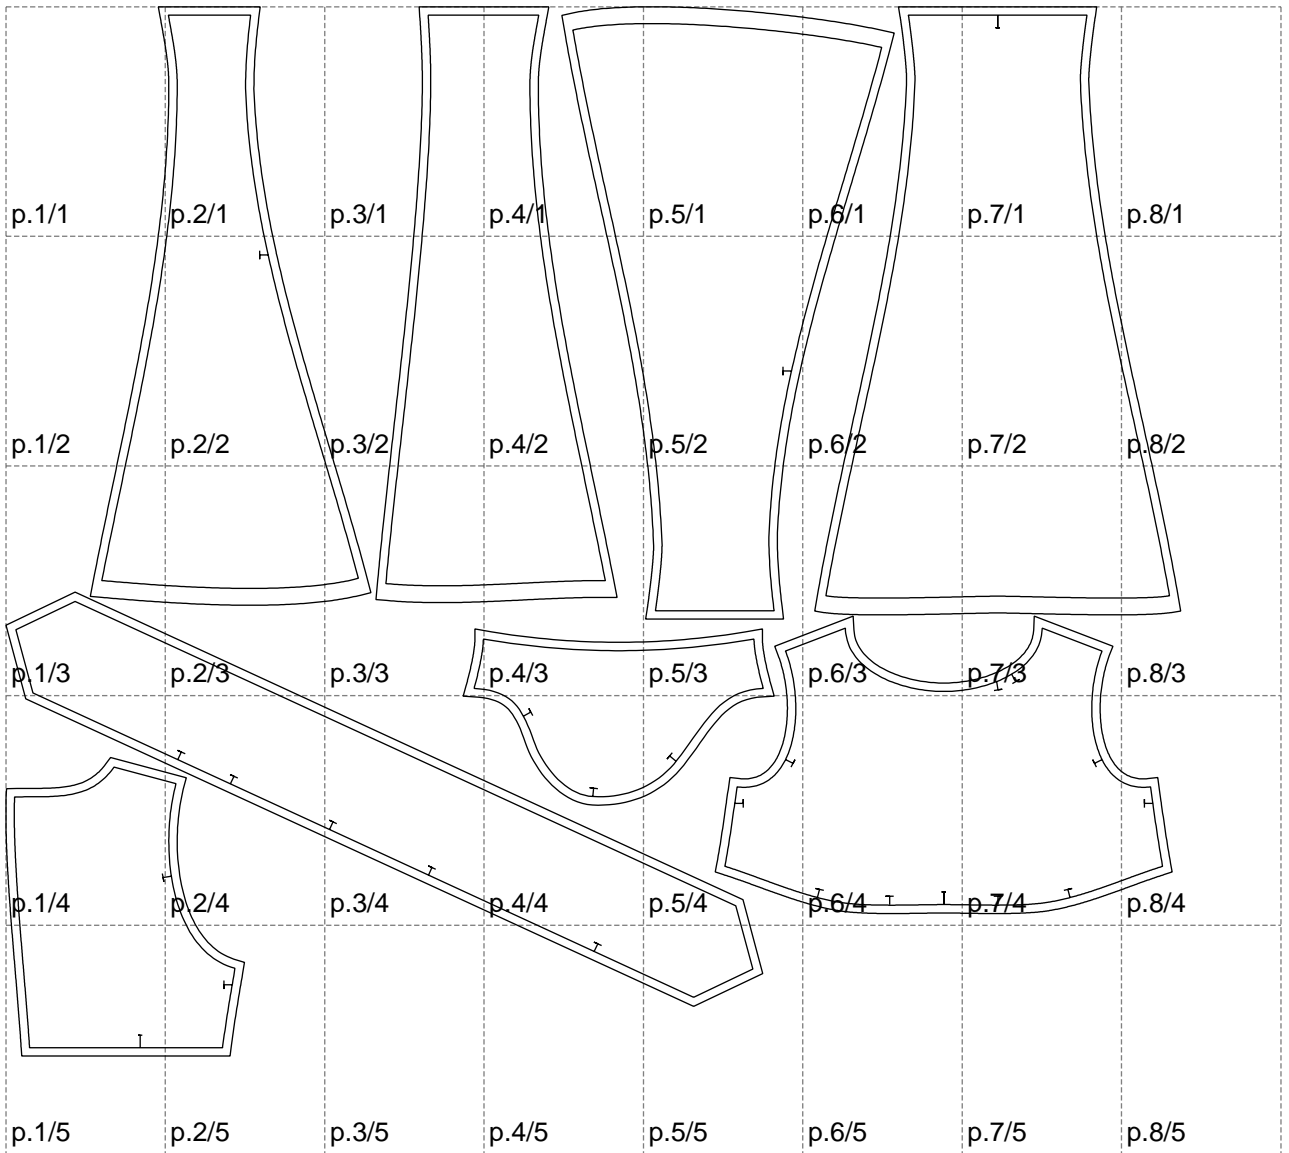

Not for print

Paper size: A4, size:1399.00 x1249.57 mm

# Example

size:1499.00 x1844.79 mm

Maneken =1 ver.0

rz\_1=170

rz\_16=96

rz\_17=82

rz\_18=76

rz\_19=104

rz\_20=101.8

---

. . . . .  
. . . . .  
. . . . .