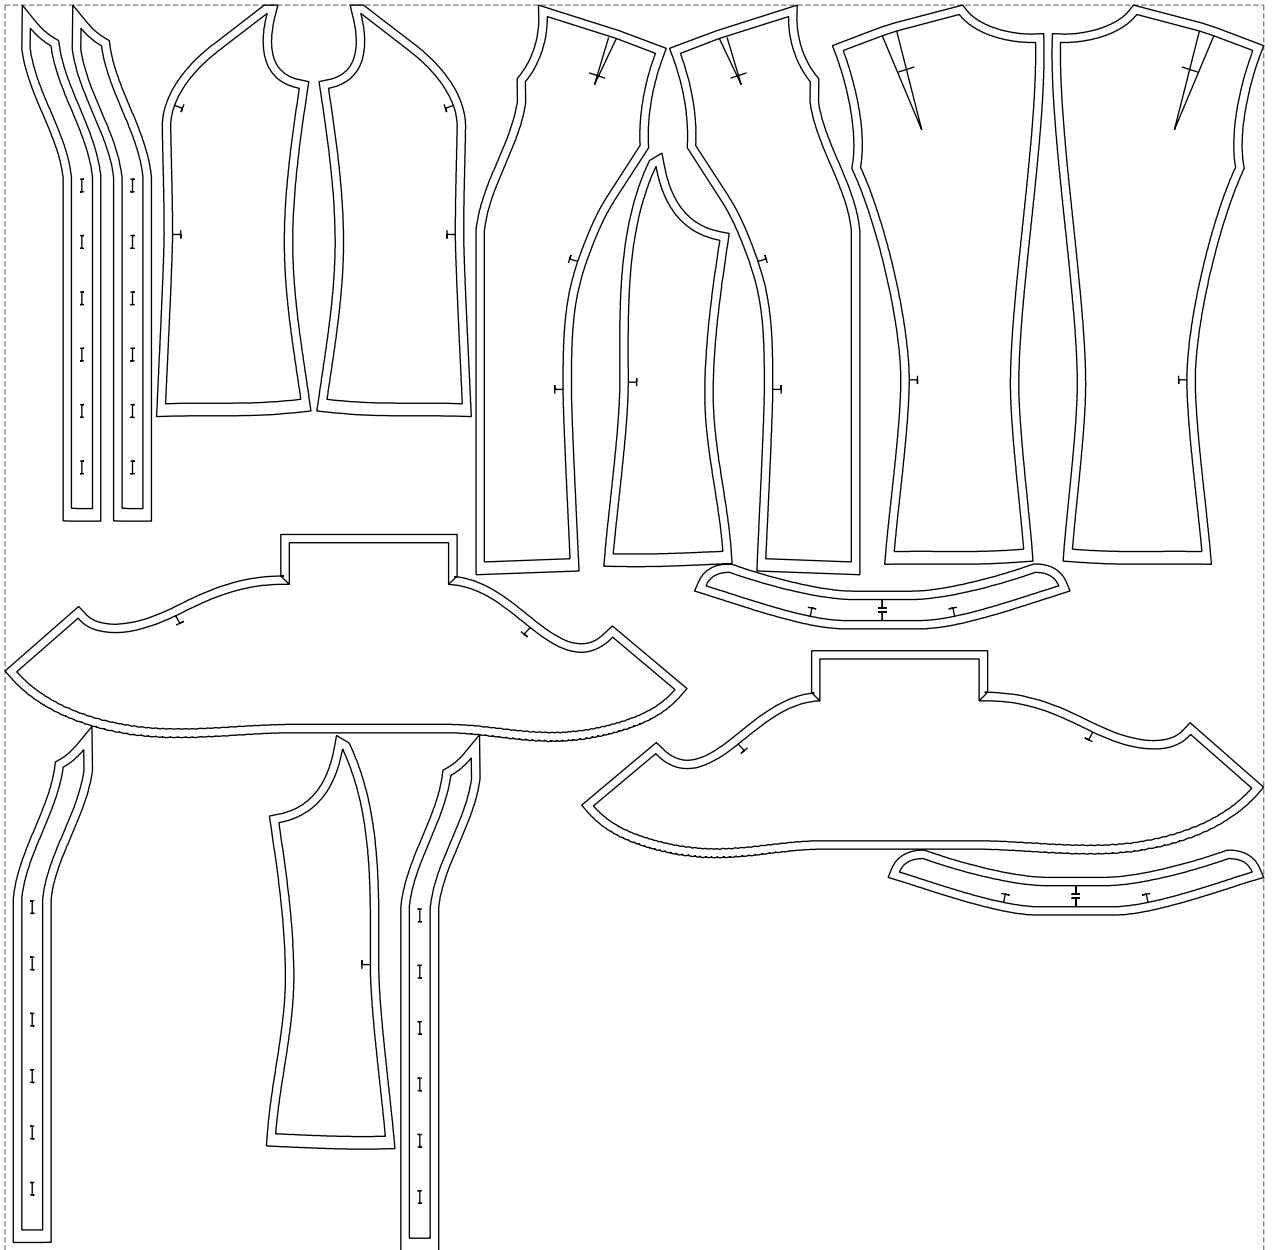

# Example

size:1499.00 x1483.95 mm

Maneken =1 ver.0

rz\_1=170

rz\_16=100

rz\_17=85.4

rz\_18=80.2

rz\_19=108