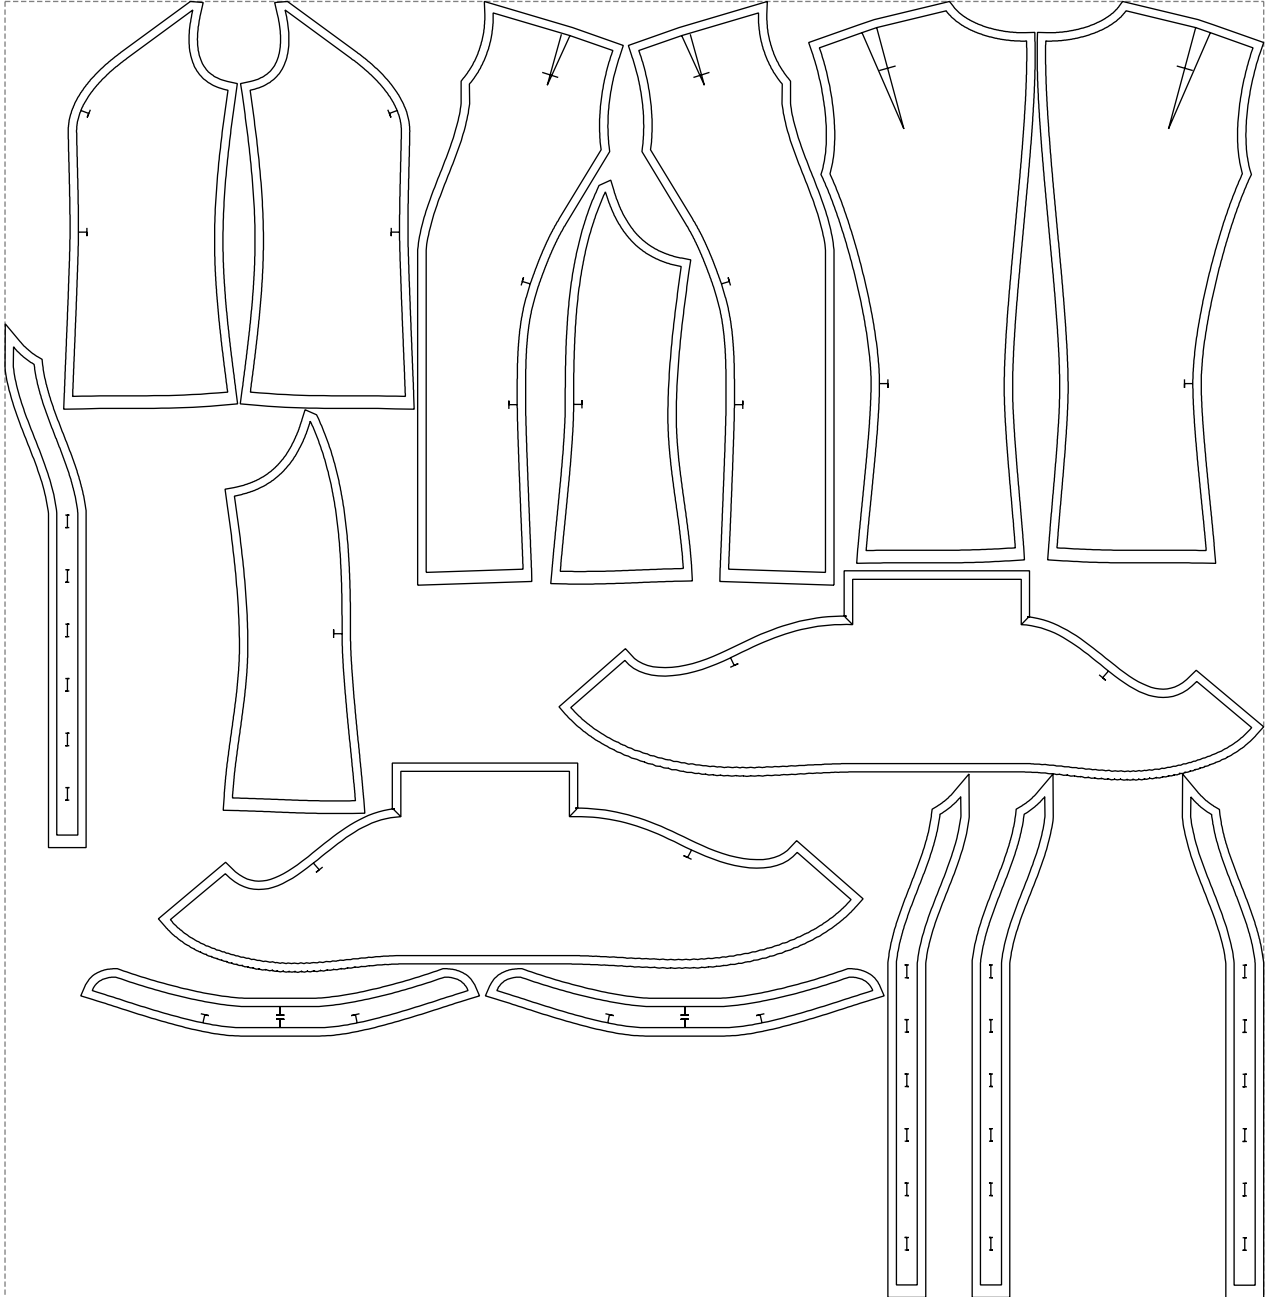

# Example

size:1499.00 x1544.19 mm

Maneken =1 ver.0

rz\_1=170

rz\_16=116

rz\_17=100

rz\_18=98.8

rz\_19=124