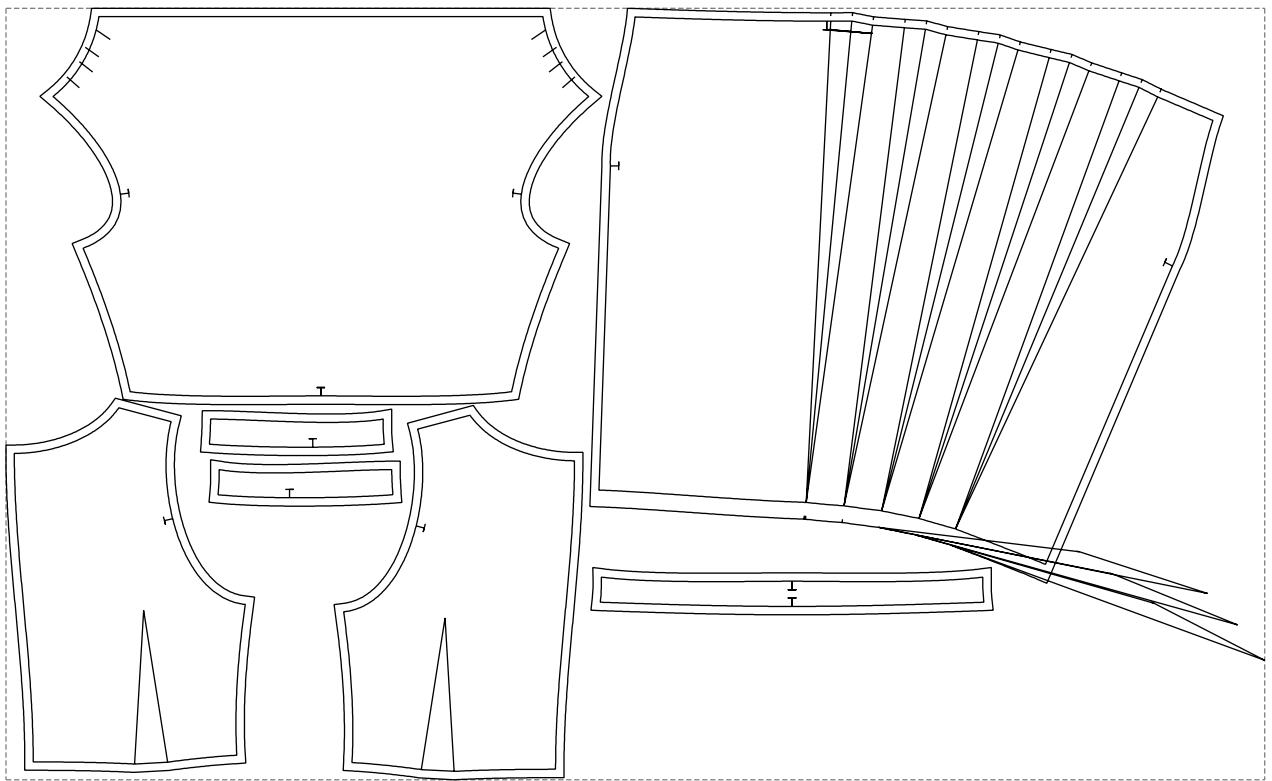

Not for print

Paper size: A4, size:1399.00 x1219.85 mm

# Example

size:1499.00 x918.98 mm

Maneken =1 ver.0

rz\_1=170

rz\_16=96

rz\_17=82

rz\_18=76

rz\_19=104

rz\_20=101.8

---

. . . . .  
. . . . .  
. . . . .