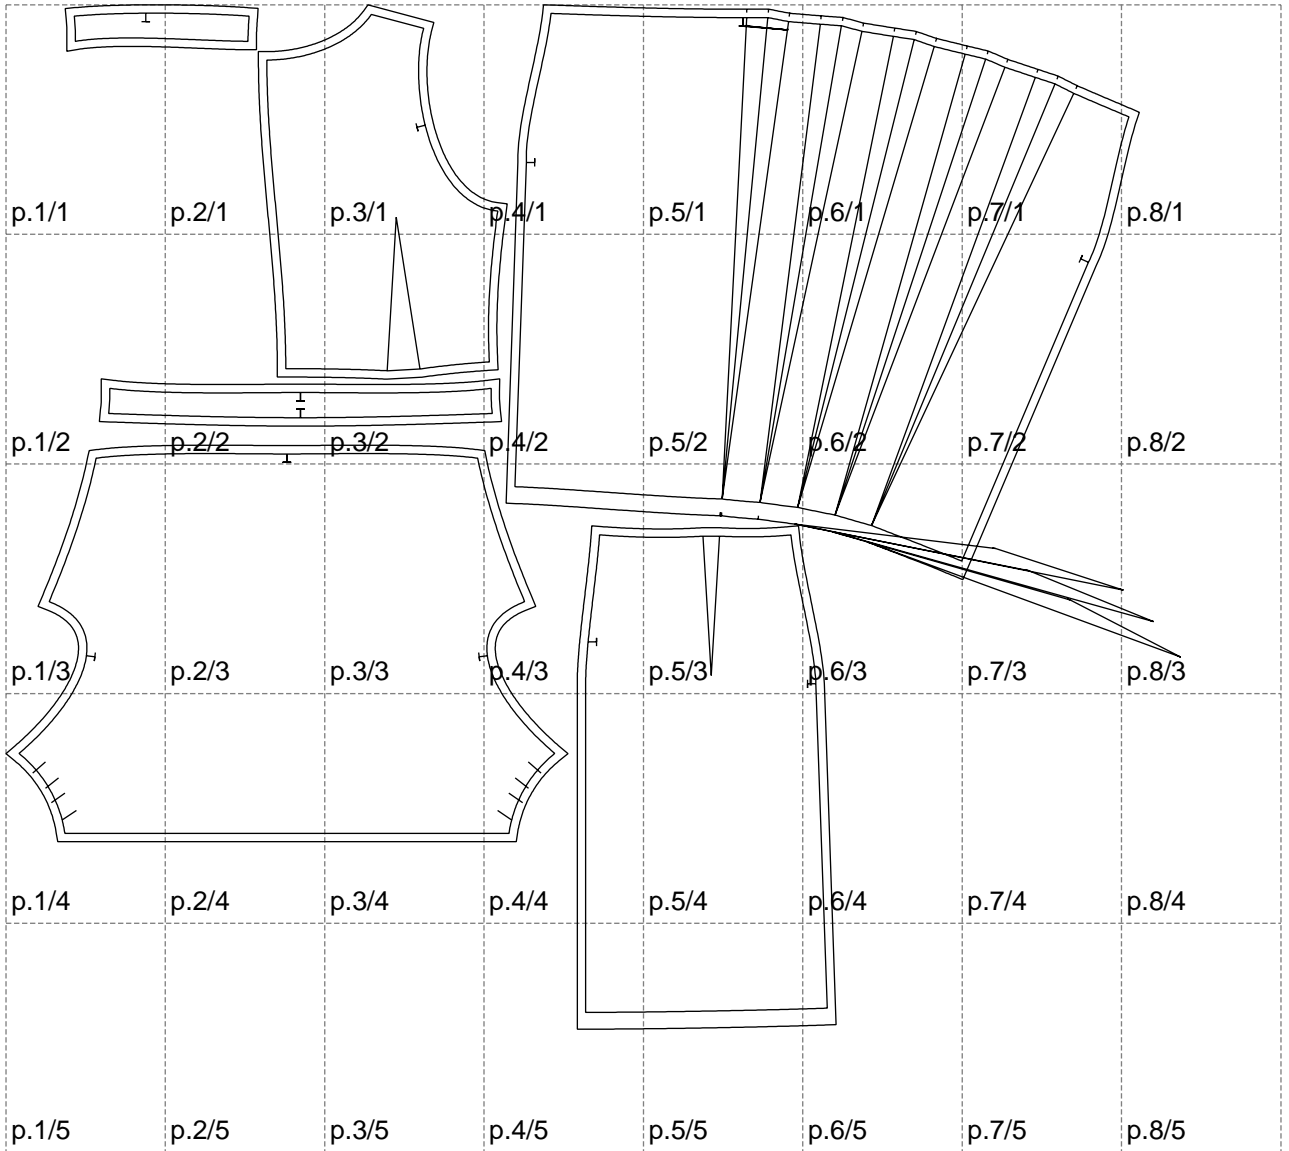

Not for print

Paper size: A4, size:1399.00 x1219.85 mm

# Example

size:1499.00 x918.98 mm

Maneken =1 ver.0

rz\_1=170

rz\_16=96

rz\_17=82

rz\_18=76

rz\_19=104

rz\_20=101.8

---

. . . . .  
. . . . .  
. . . . .