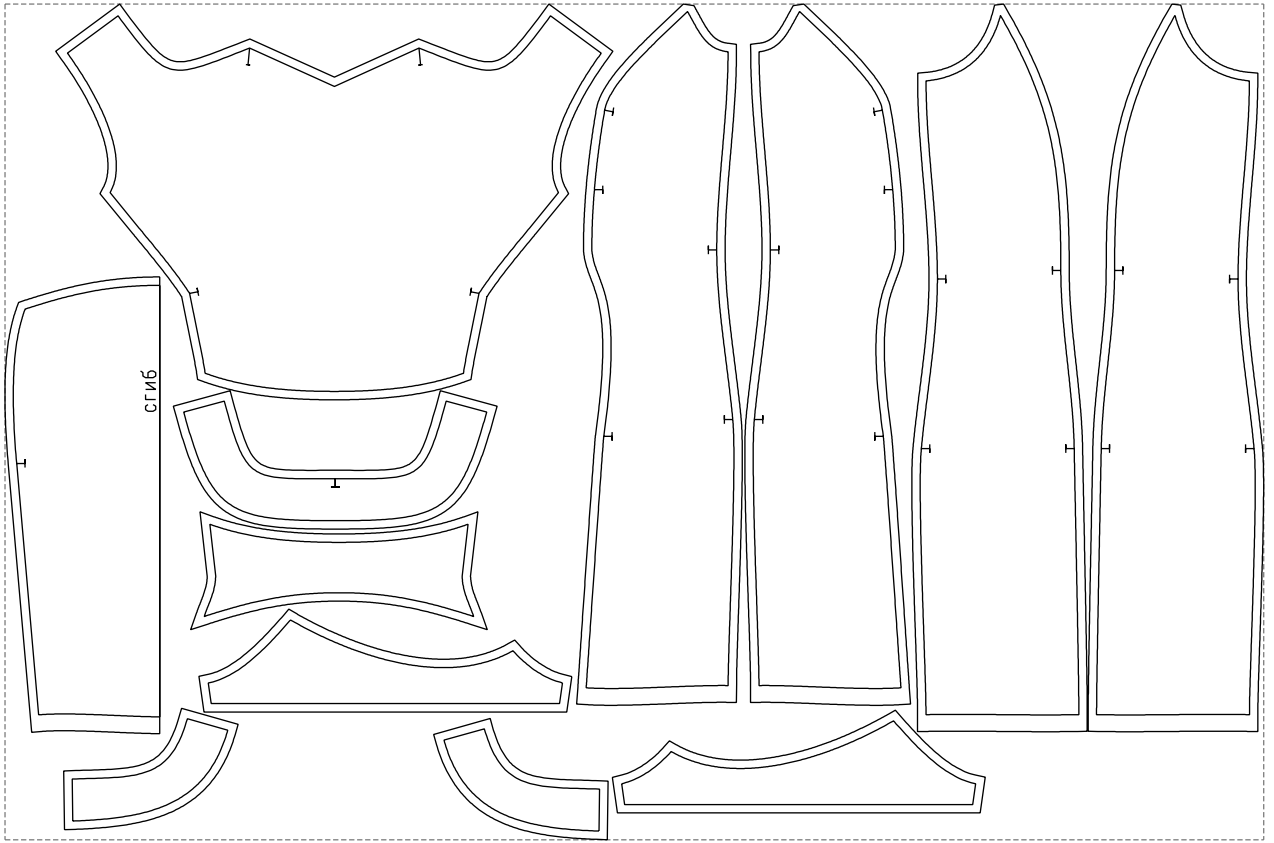

Not for print

Paper size: A4, size:1358.96 x1095.62 mm

# Example

size:1499.00 x995.46 mm

Maneken =1 ver.0

rz\_1=170

rz\_16=120

rz\_17=104

rz\_18=103.6

rz\_19=128

rz\_20=125.1

---

. . . . .  
. . . . .  
. . . . .