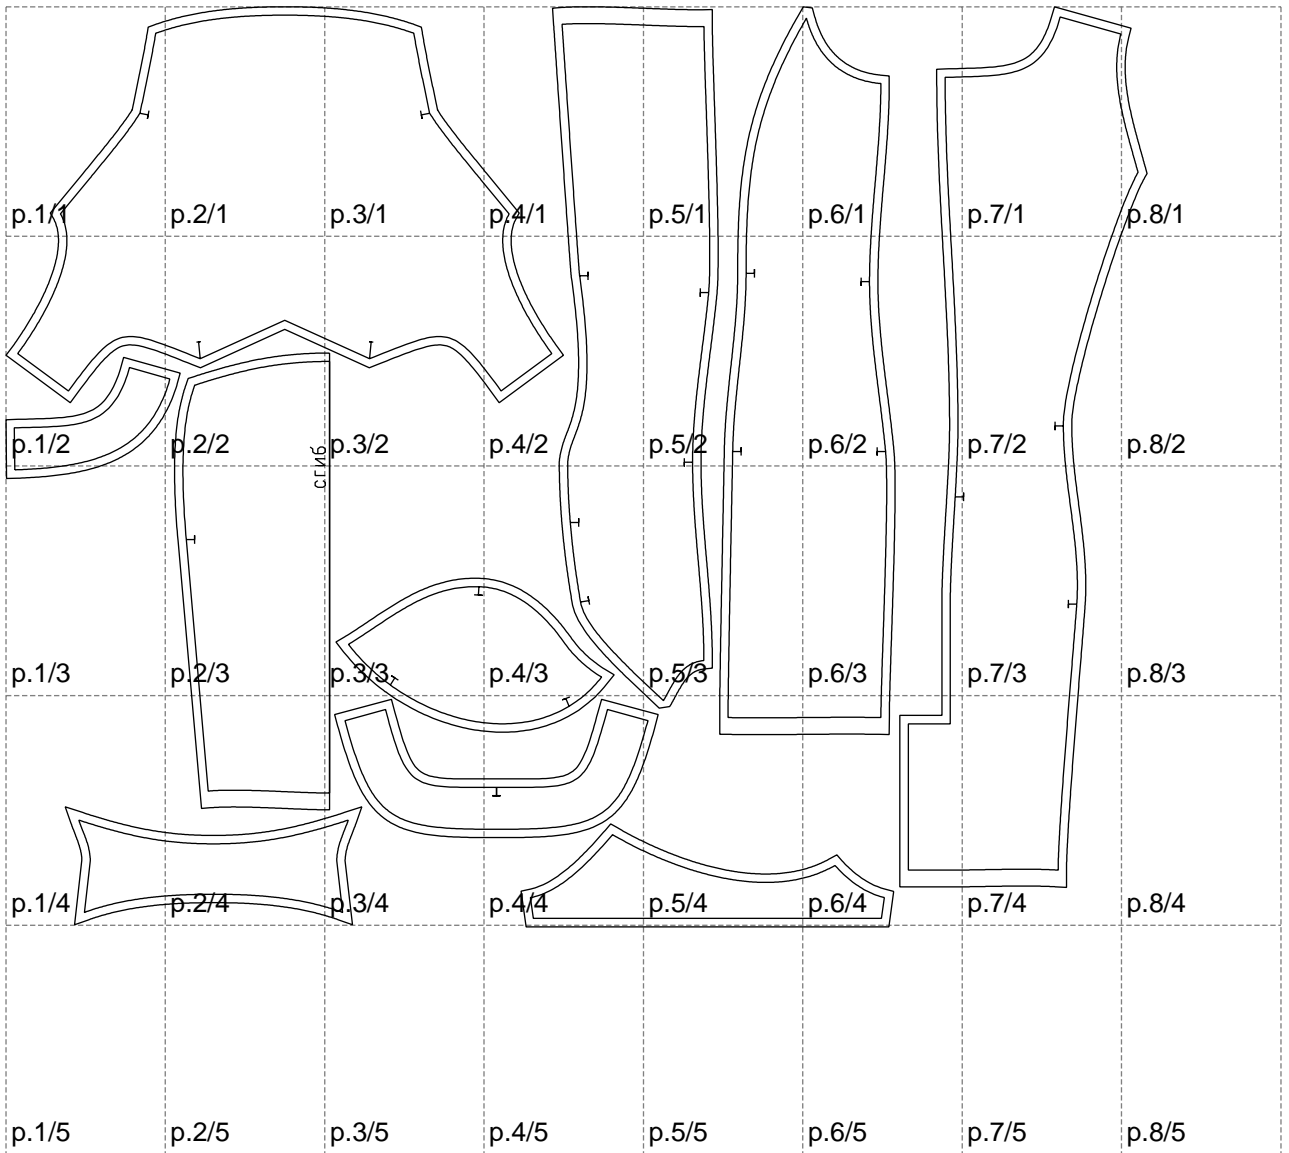

Not for print

Paper size: A4, size:1358.96 x1095.62 mm

# Example

size:1499.00 x995.46 mm

Maneken =1 ver.0

rz\_1=170

rz\_16=120

rz\_17=104

rz\_18=103.6

rz\_19=128

rz\_20=125.1

---

. . . . .  
. . . . .  
. . . . .