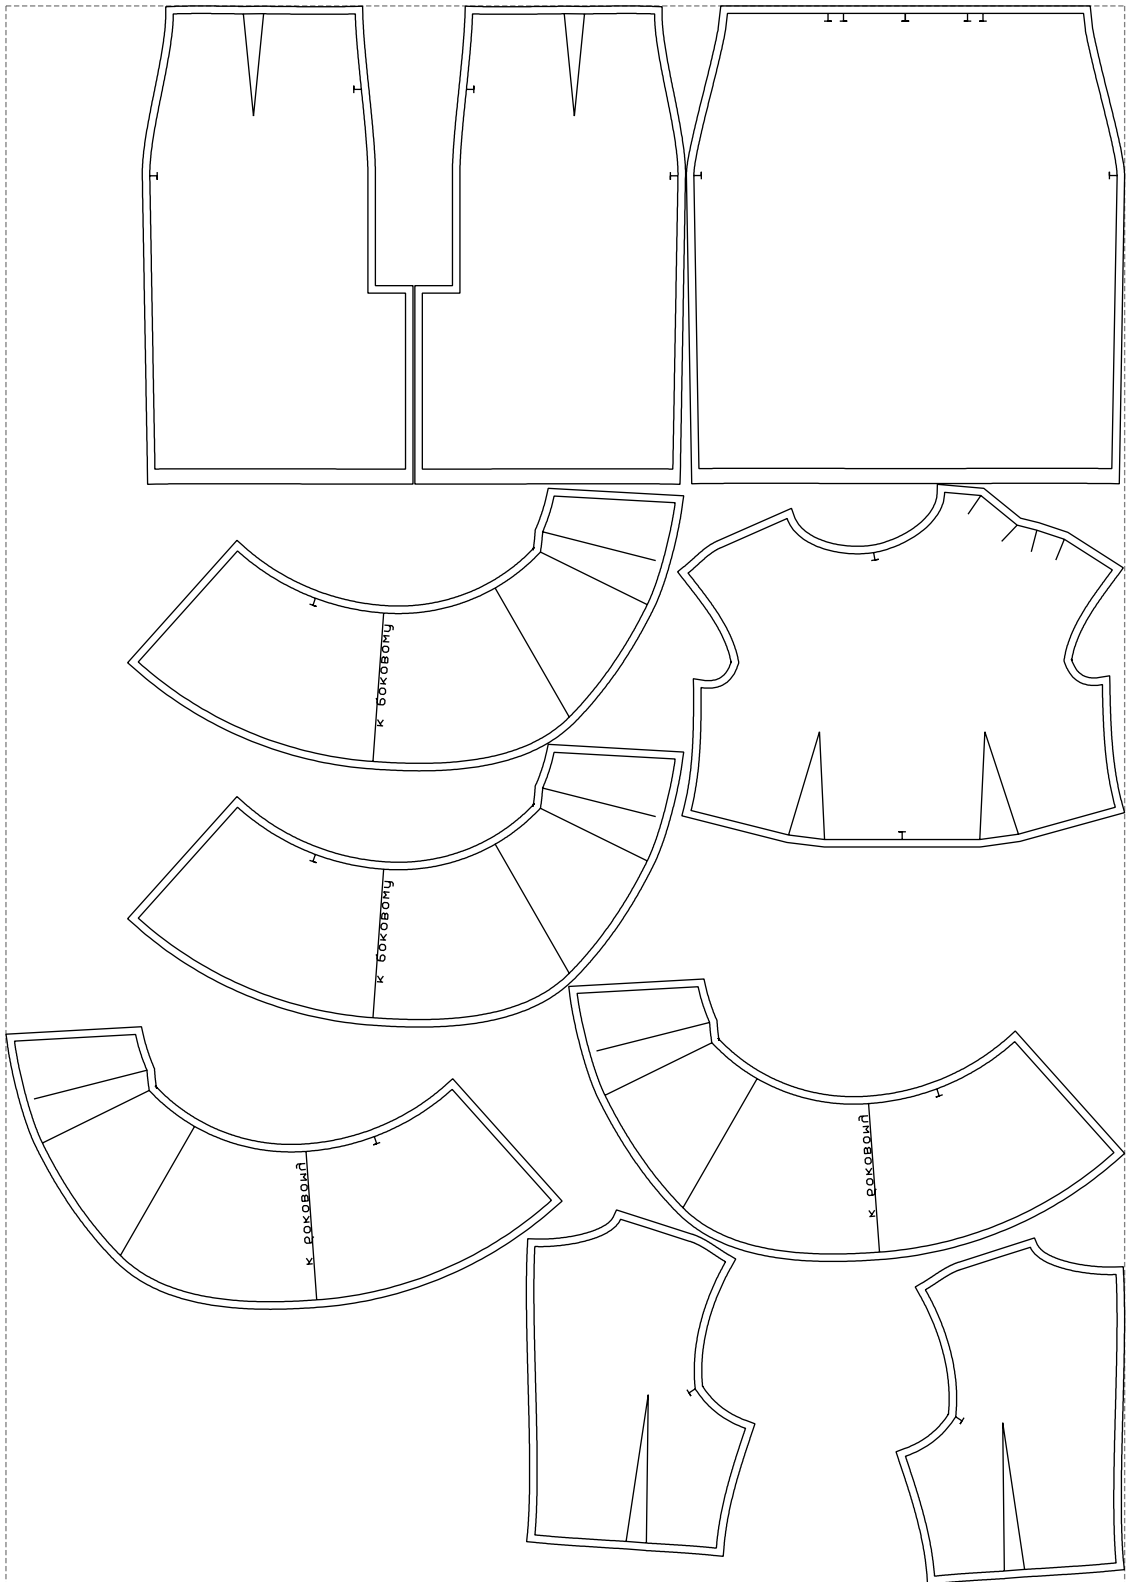

Not for print

Paper size: A4, size:1399.00 x1415.24 mm

# Example

size:1488.88 x2101.66 mm

Maneken =1 ver.0

rz\_1=170

rz\_16=104

rz\_17=88.9

rz\_18=84.4

rz\_19=112

rz\_20=109.3

---

. . . . .  
. . . . .  
. . . . .