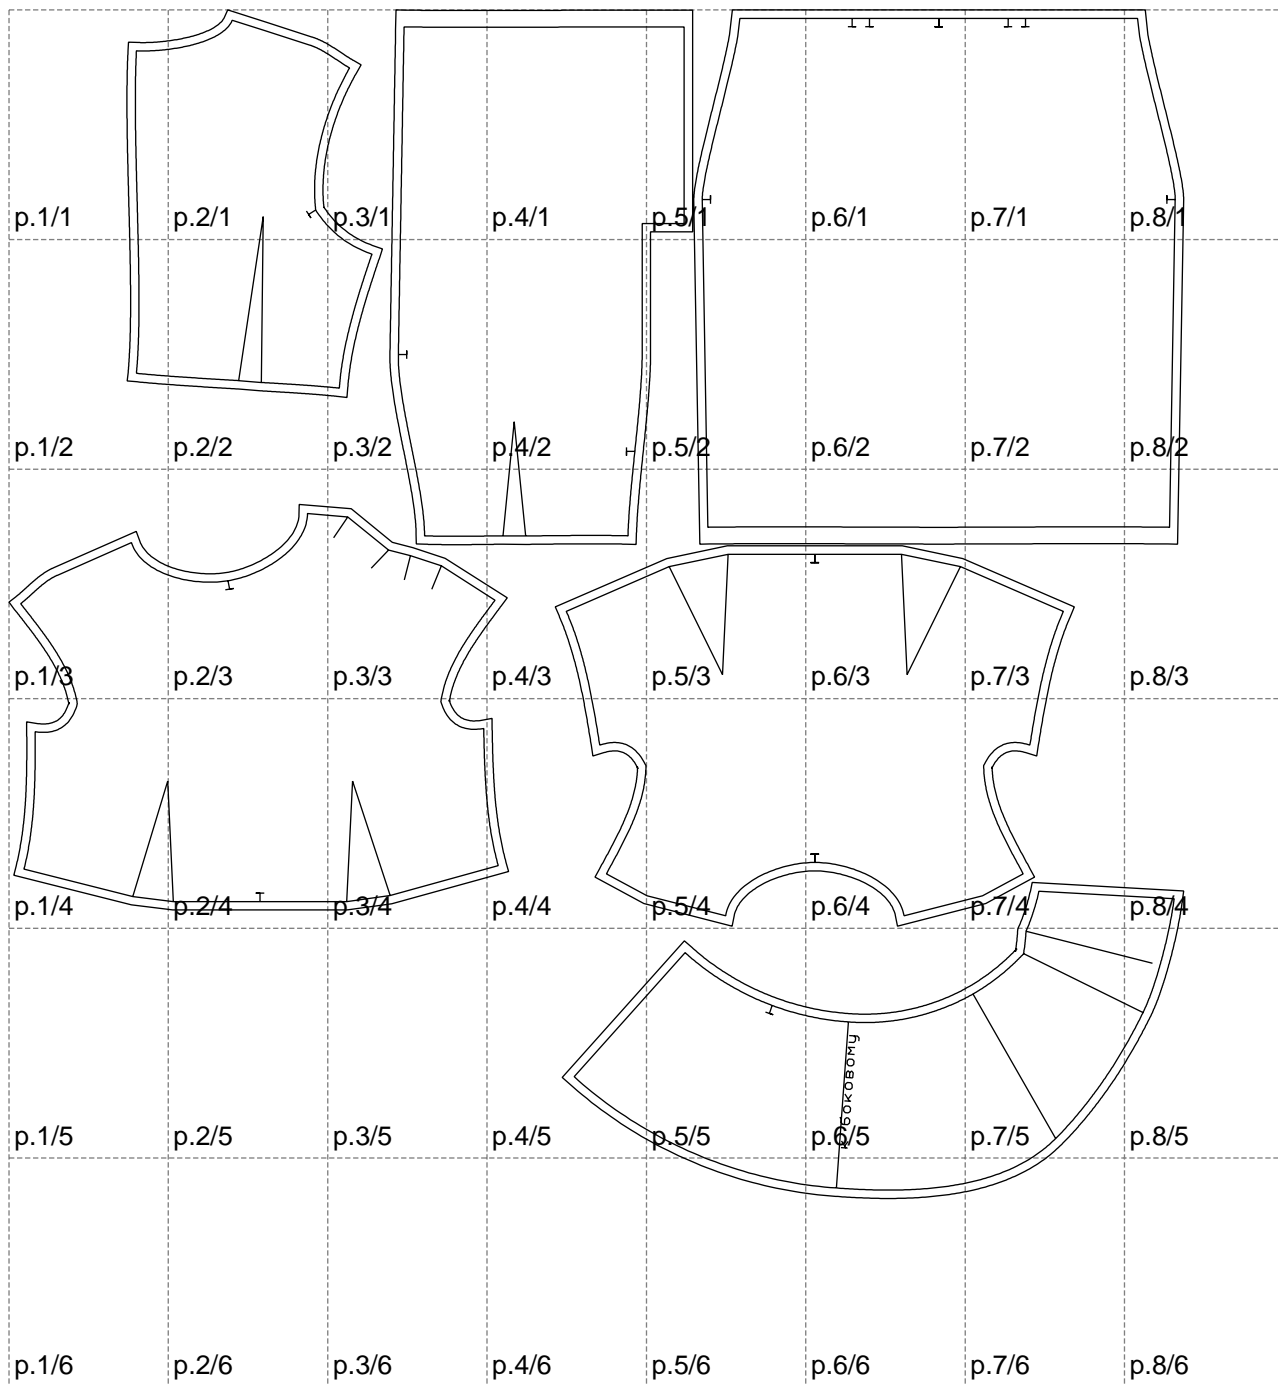

Not for print

Paper size: A4, size:1399.00 x1415.24 mm

# Example

size:1488.88 x2101.66 mm

Maneken =1 ver.0

rz\_1=170

rz\_16=104

rz\_17=88.9

rz\_18=84.4

rz\_19=112

rz\_20=109.3

---

. . . . .  
. . . . .  
. . . . .