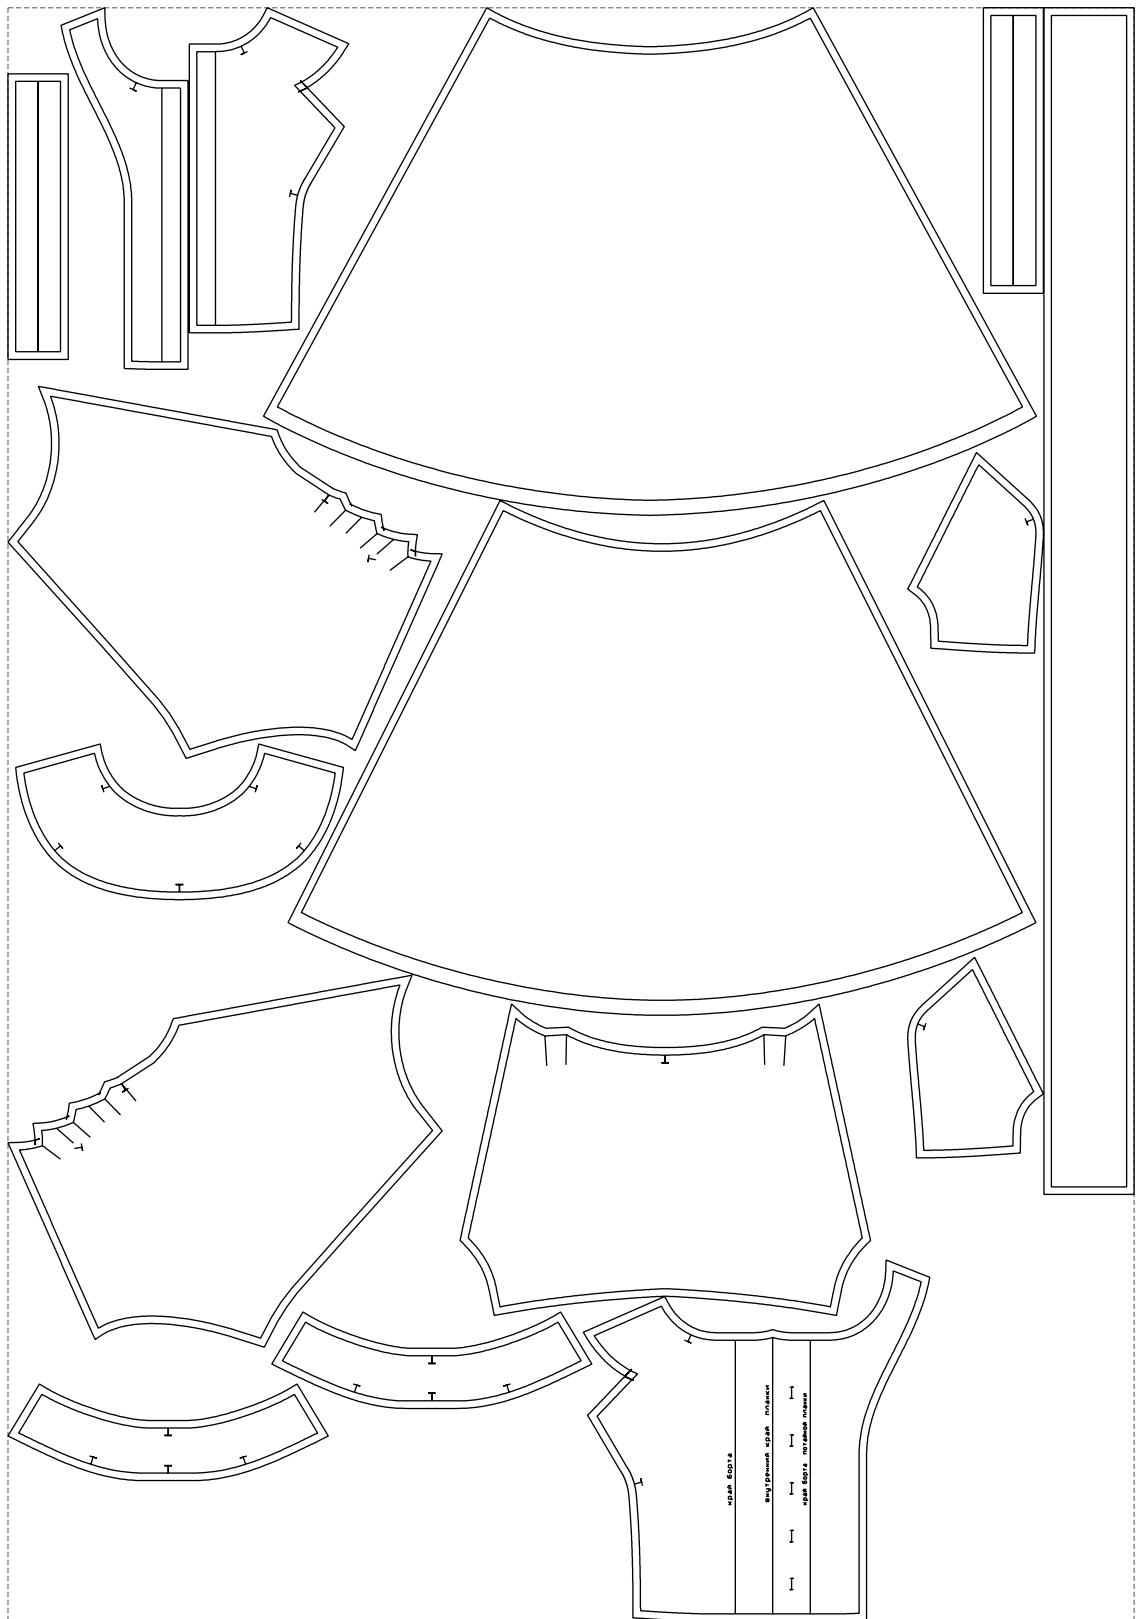

Not for print

Paper size: A4, size:1399.00 x2114.62 mm

# Example

size:1499.00 x2148.45 mm

Maneken =1 ver.0

rz\_1=170

rz\_16=96

rz\_17=82

rz\_18=76

rz\_19=104

rz\_20=101.8

---

. . . . .  
. . . . .  
. . . . .