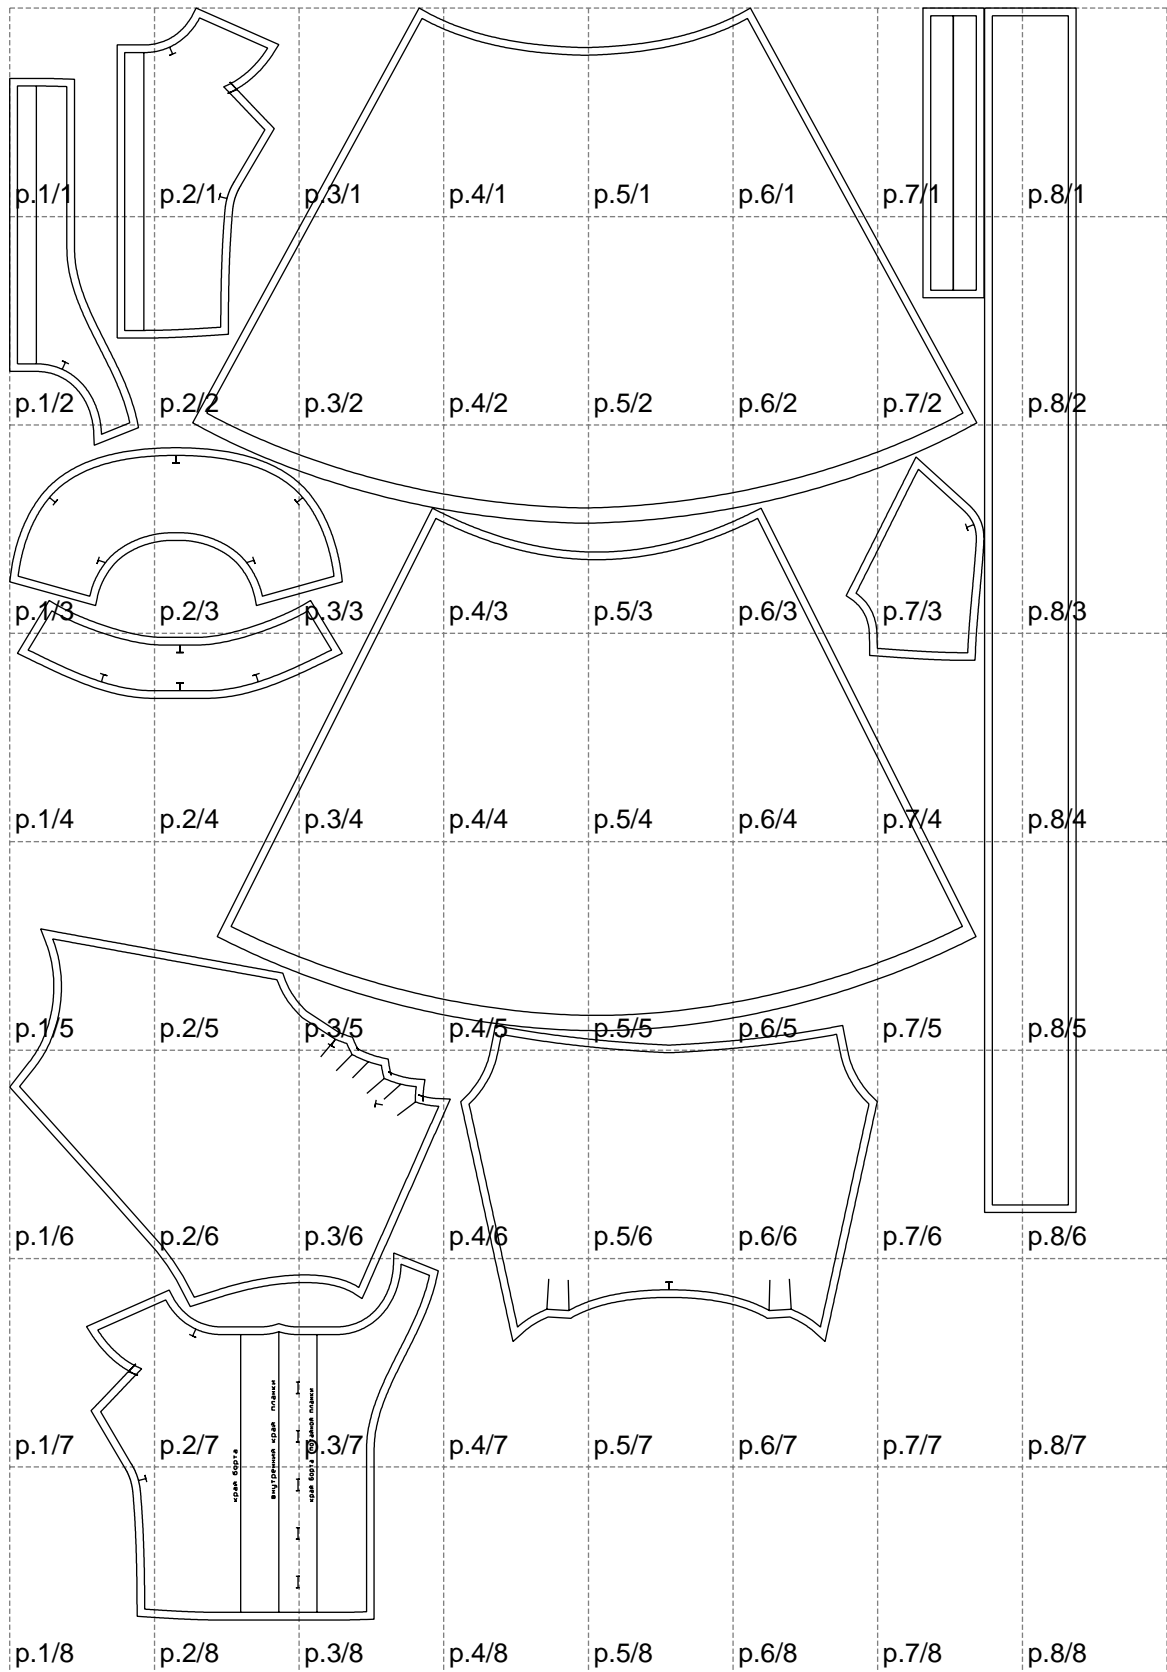

Not for print

Paper size: A4, size:1399.00 x2114.62 mm

# Example

size:1499.00 x2148.45 mm

Maneken =1 ver.0

rz\_1=170

rz\_16=96

rz\_17=82

rz\_18=76

rz\_19=104

rz\_20=101.8

---

. . . . .  
. . . . .  
. . . . .