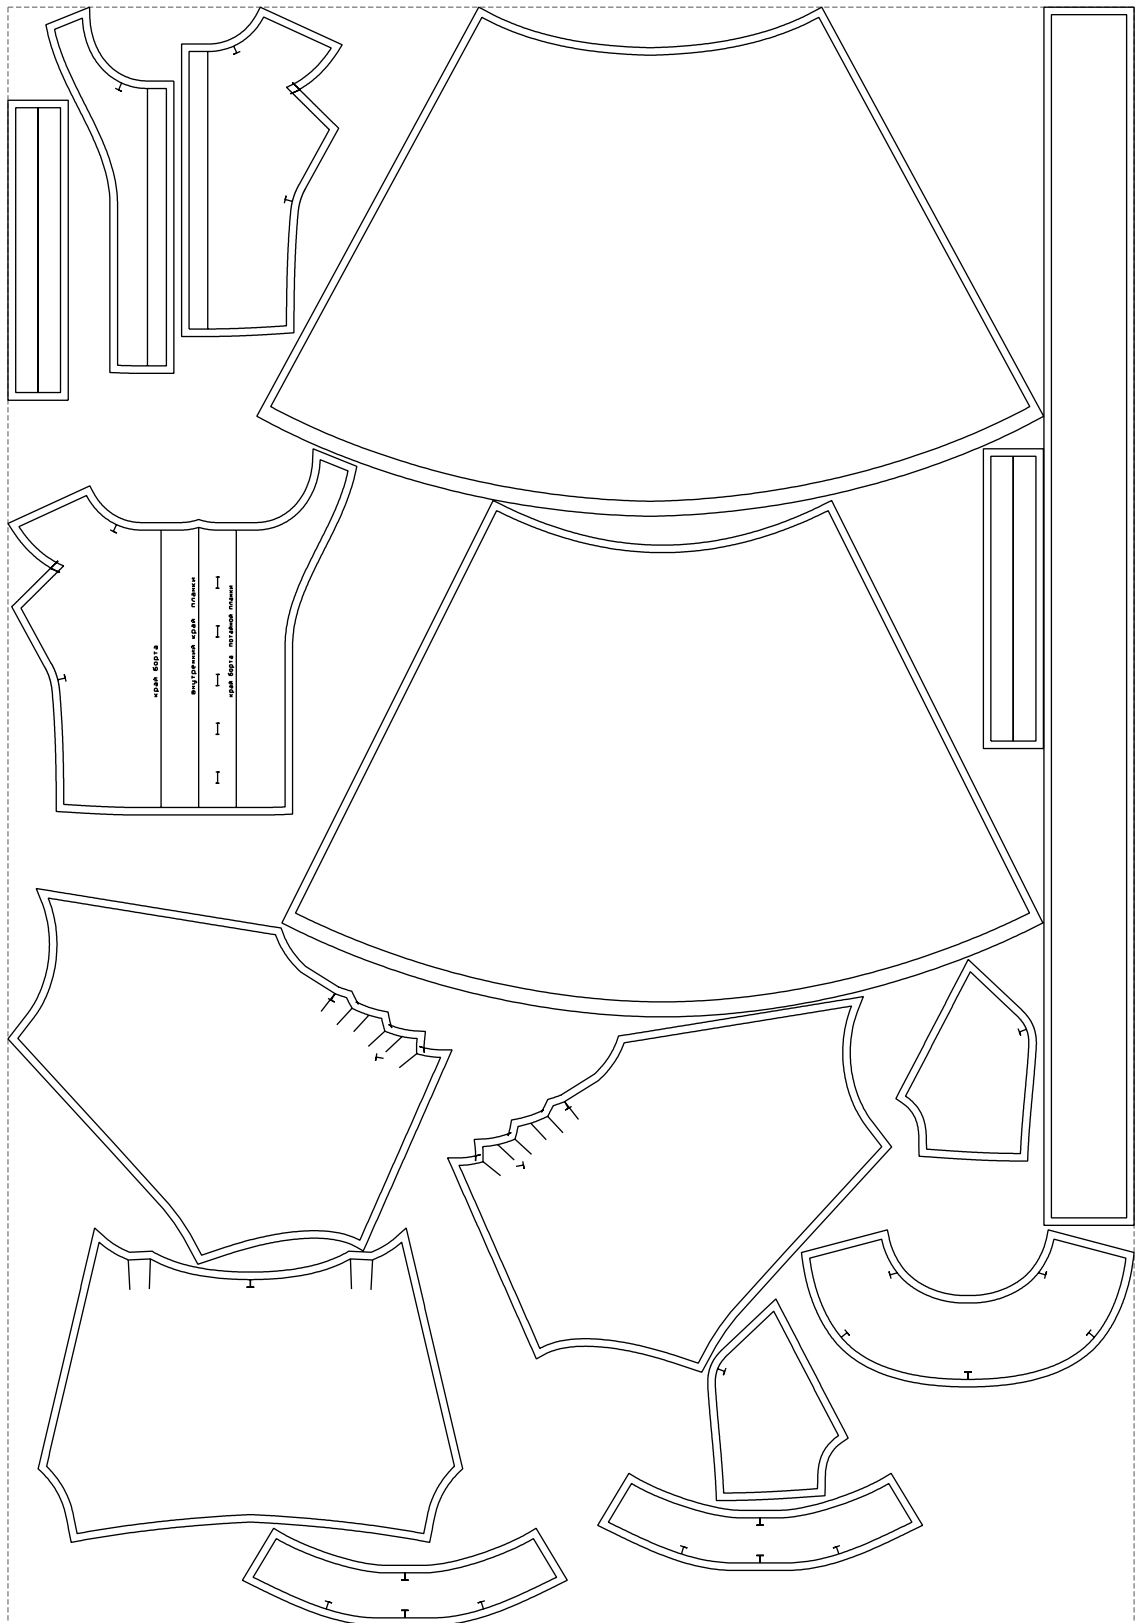

Not for print

Paper size: A4, size:1399.00 x2135.62 mm

# Example

size:1499.00 x2154.62 mm

Maneken =1 ver.0

rz\_1=170

rz\_16=100

rz\_17=85.4

rz\_18=80.2

rz\_19=108

rz\_20=105.4

---

. . . . .  
. . . . .  
. . . . .