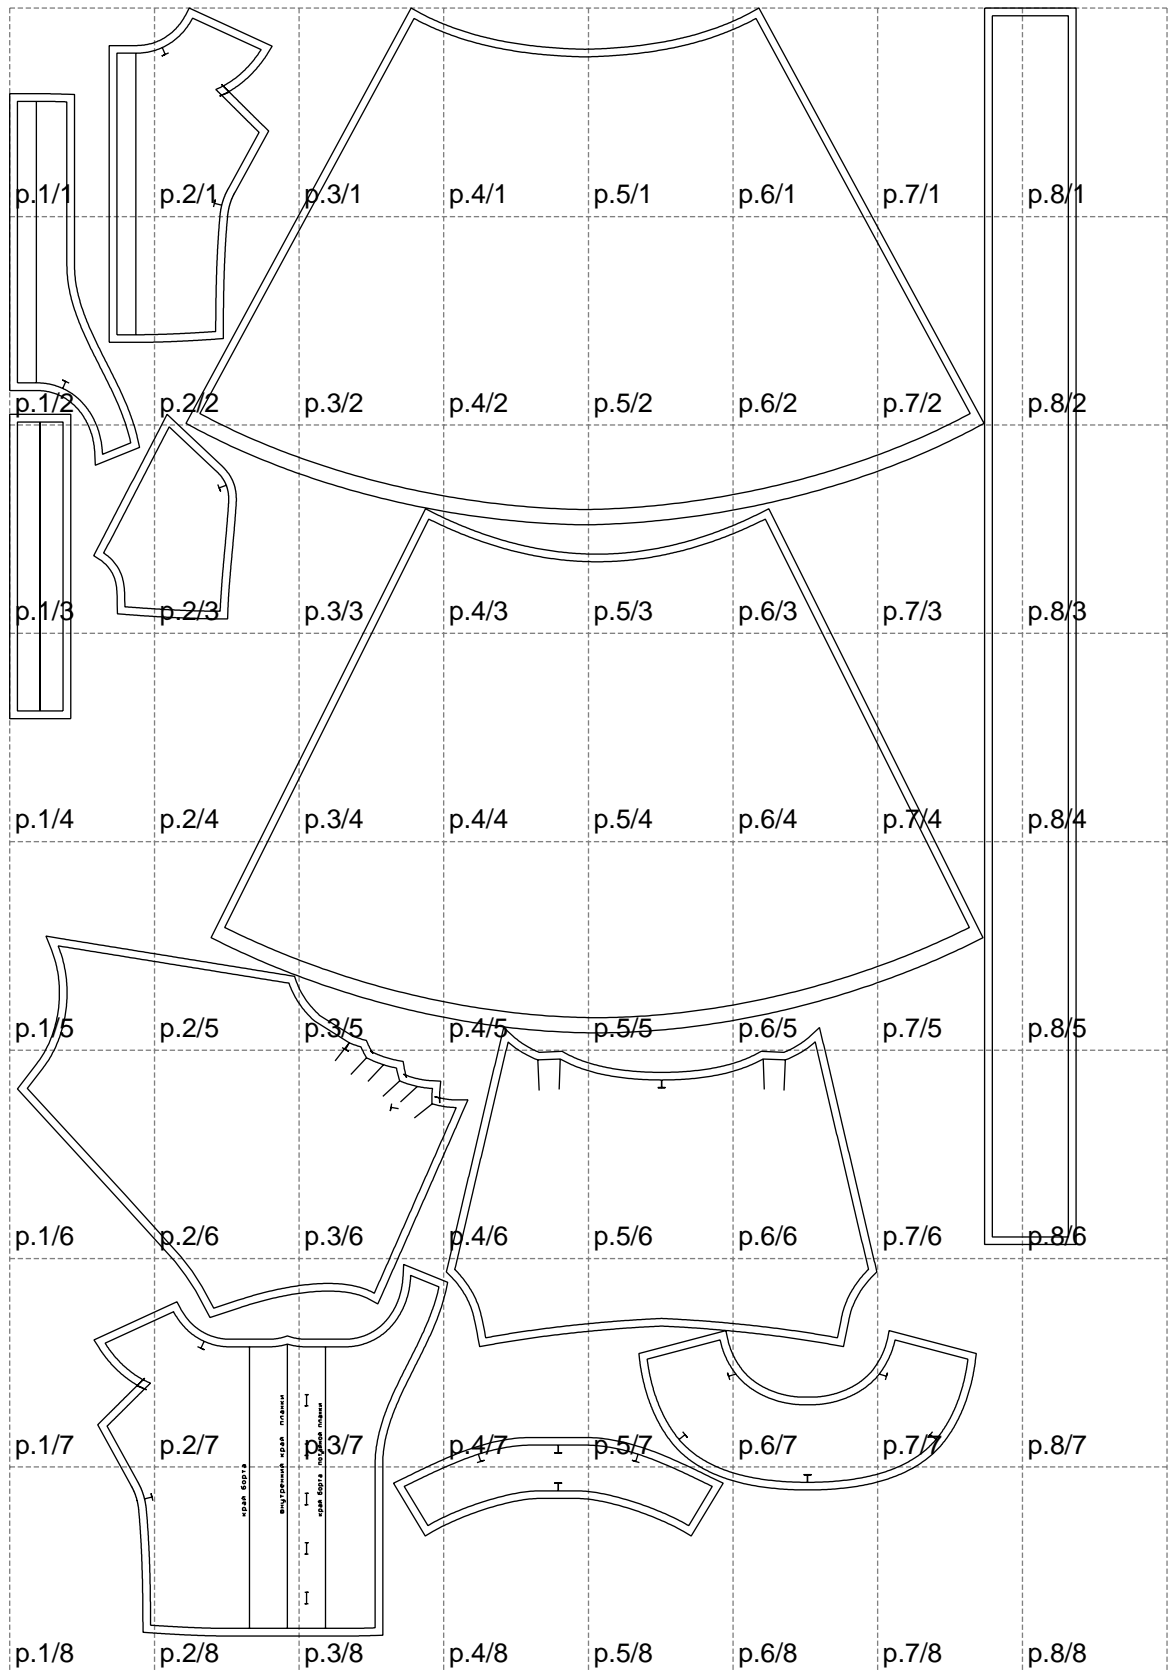

Not for print

Paper size: A4, size:1399.00 x2135.62 mm

# Example

size:1499.00 x2154.62 mm

Maneken =1 ver.0

rz\_1=170

rz\_16=100

rz\_17=85.4

rz\_18=80.2

rz\_19=108

rz\_20=105.4

---

. . . . .  
. . . . .  
. . . . .