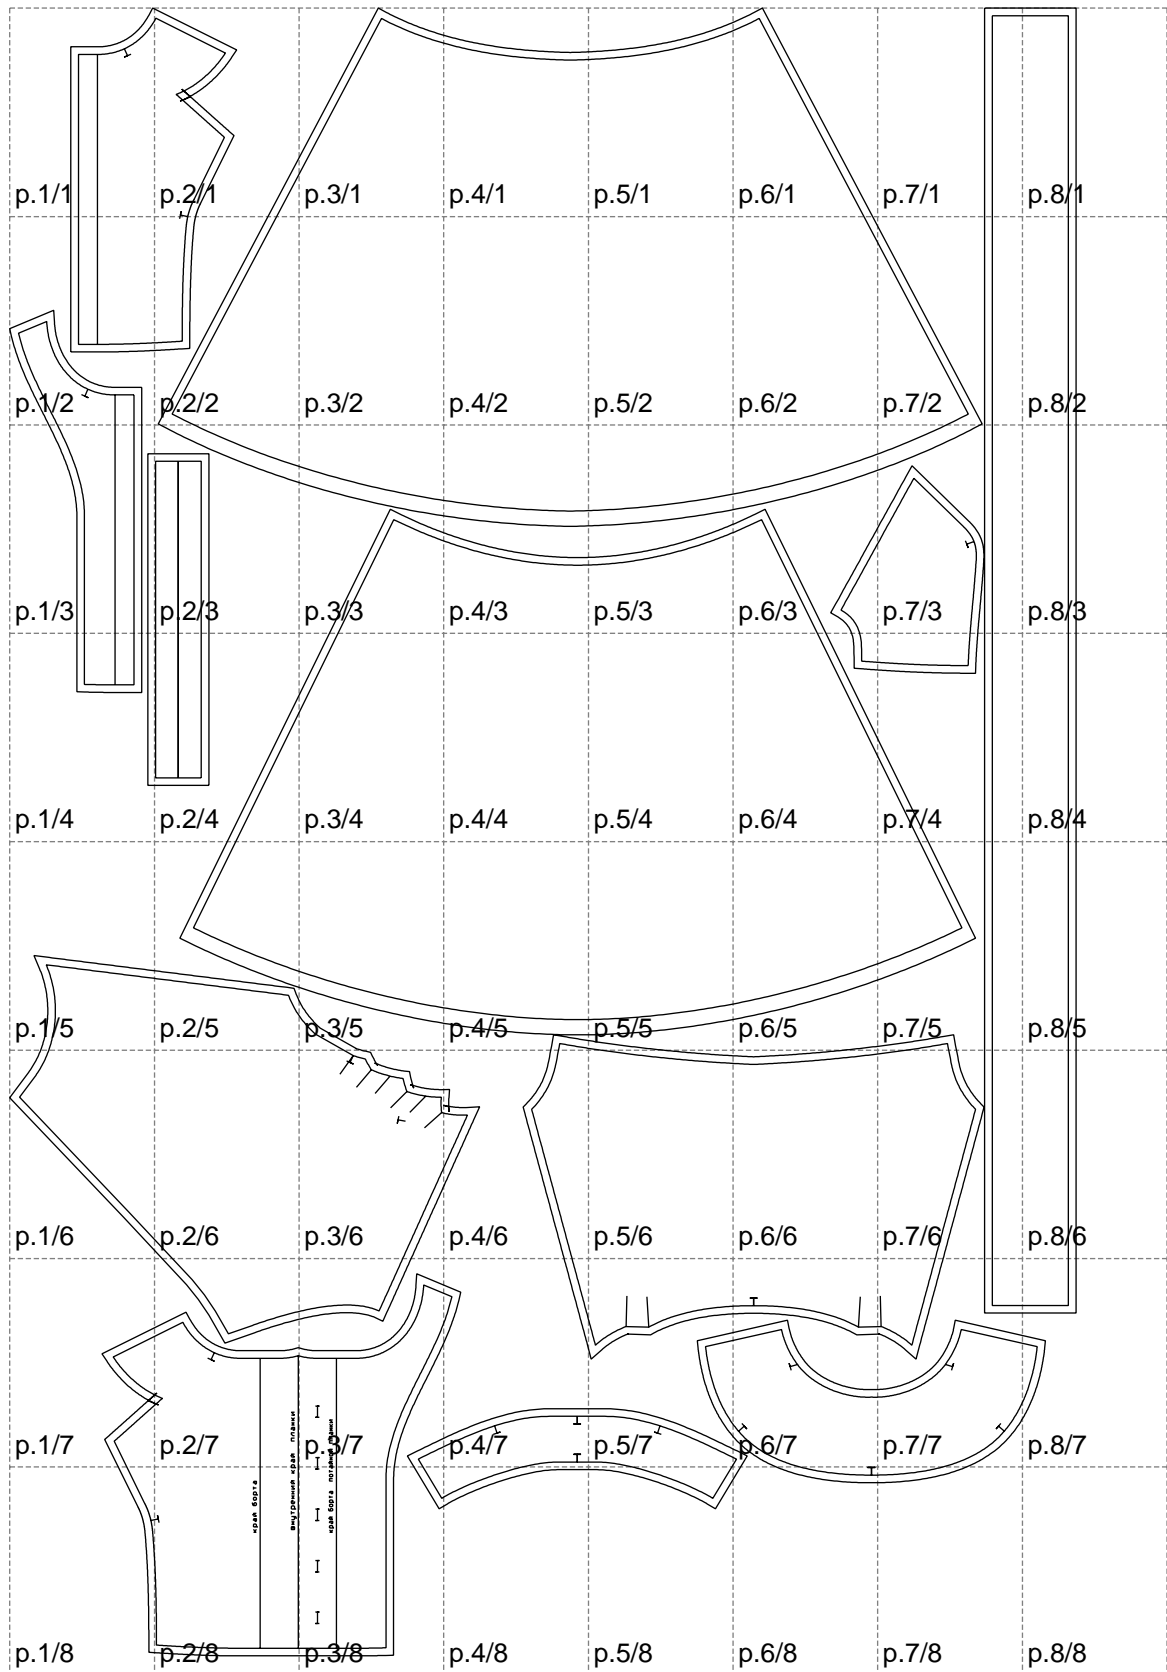

Not for print

Paper size: A4, size:1399.00 x2161.66 mm

# Example

size:1499.00 x2313.98 mm

Maneken =1 ver.0

rz\_1=170

rz\_16=108

rz\_17=92.5

rz\_18=89.2

rz\_19=116

rz\_20=113

---

. . . . .  
. . . . .  
. . . . .