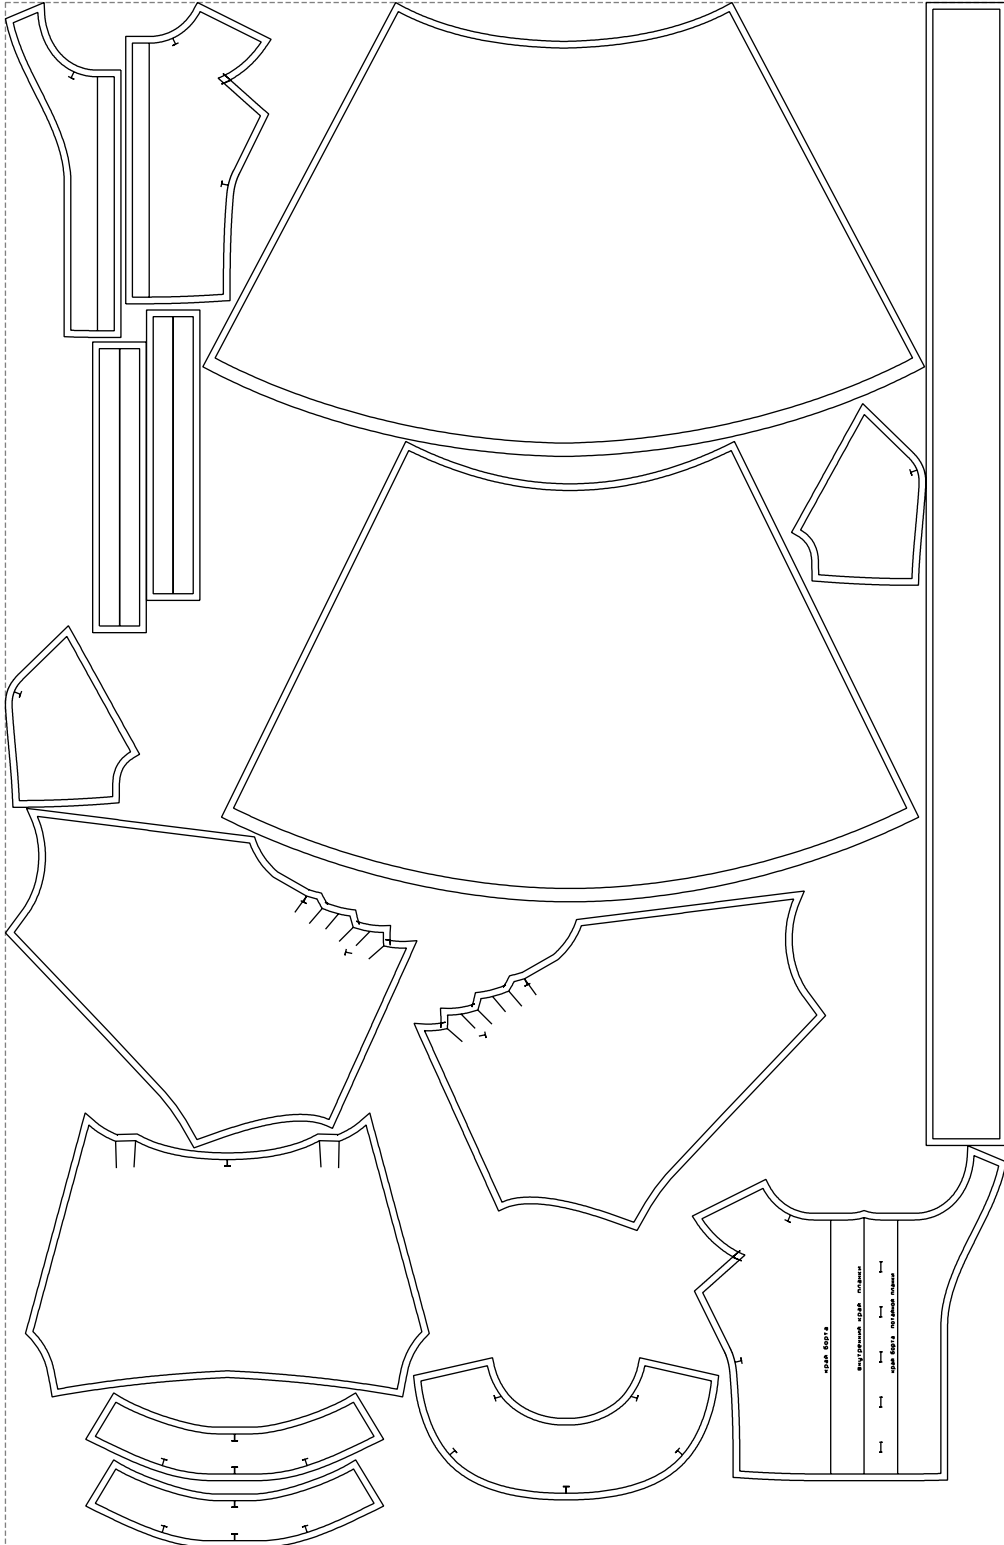

Not for print

Paper size: A4, size:1399.00 x2161.66 mm

# Example

size:1499.00 x2313.98 mm

Maneken =1 ver.0

rz\_1=170

rz\_16=108

rz\_17=92.5

rz\_18=89.2

rz\_19=116