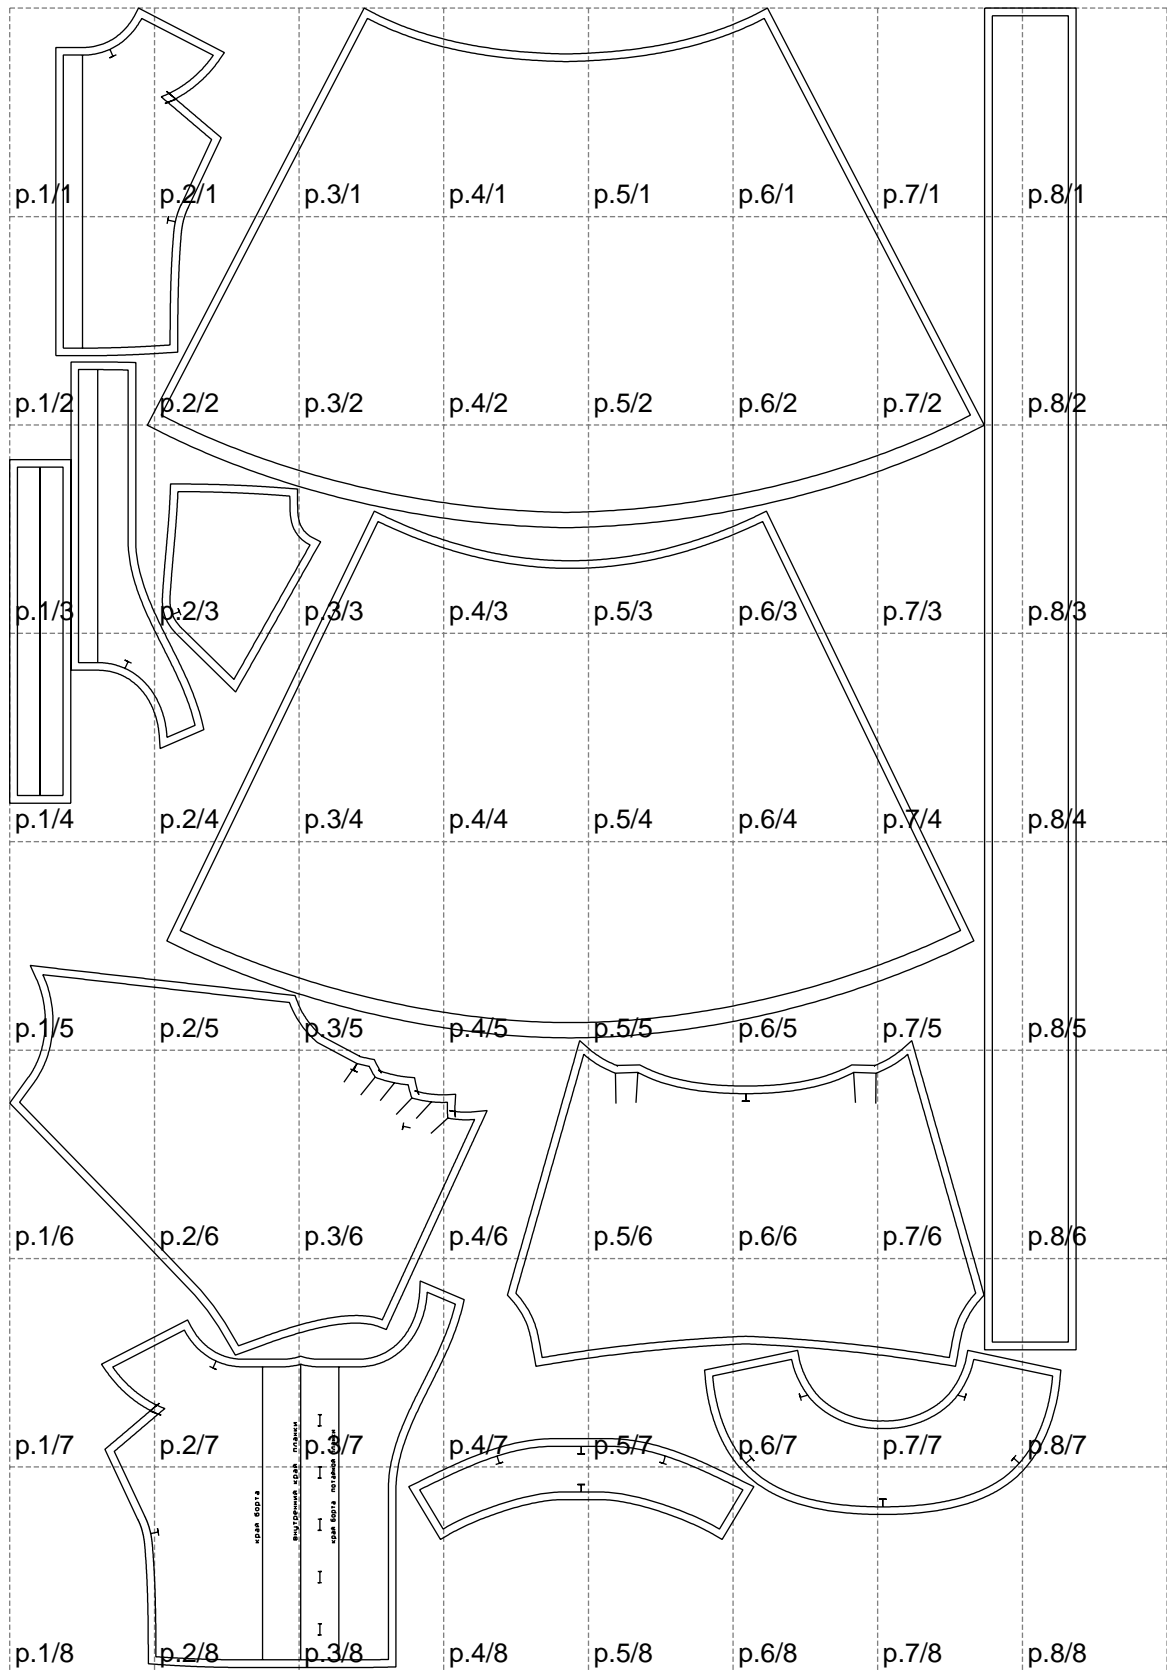

Not for print

Paper size: A4, size:1399.00 x2176.88 mm

# Example

size:1499.00 x2396.68 mm

Maneken =1 ver.0

rz\_1=170

rz\_16=112

rz\_17=96.2

rz\_18=94

rz\_19=120

rz\_20=117

---

. . . . .  
. . . . .  
. . . . .