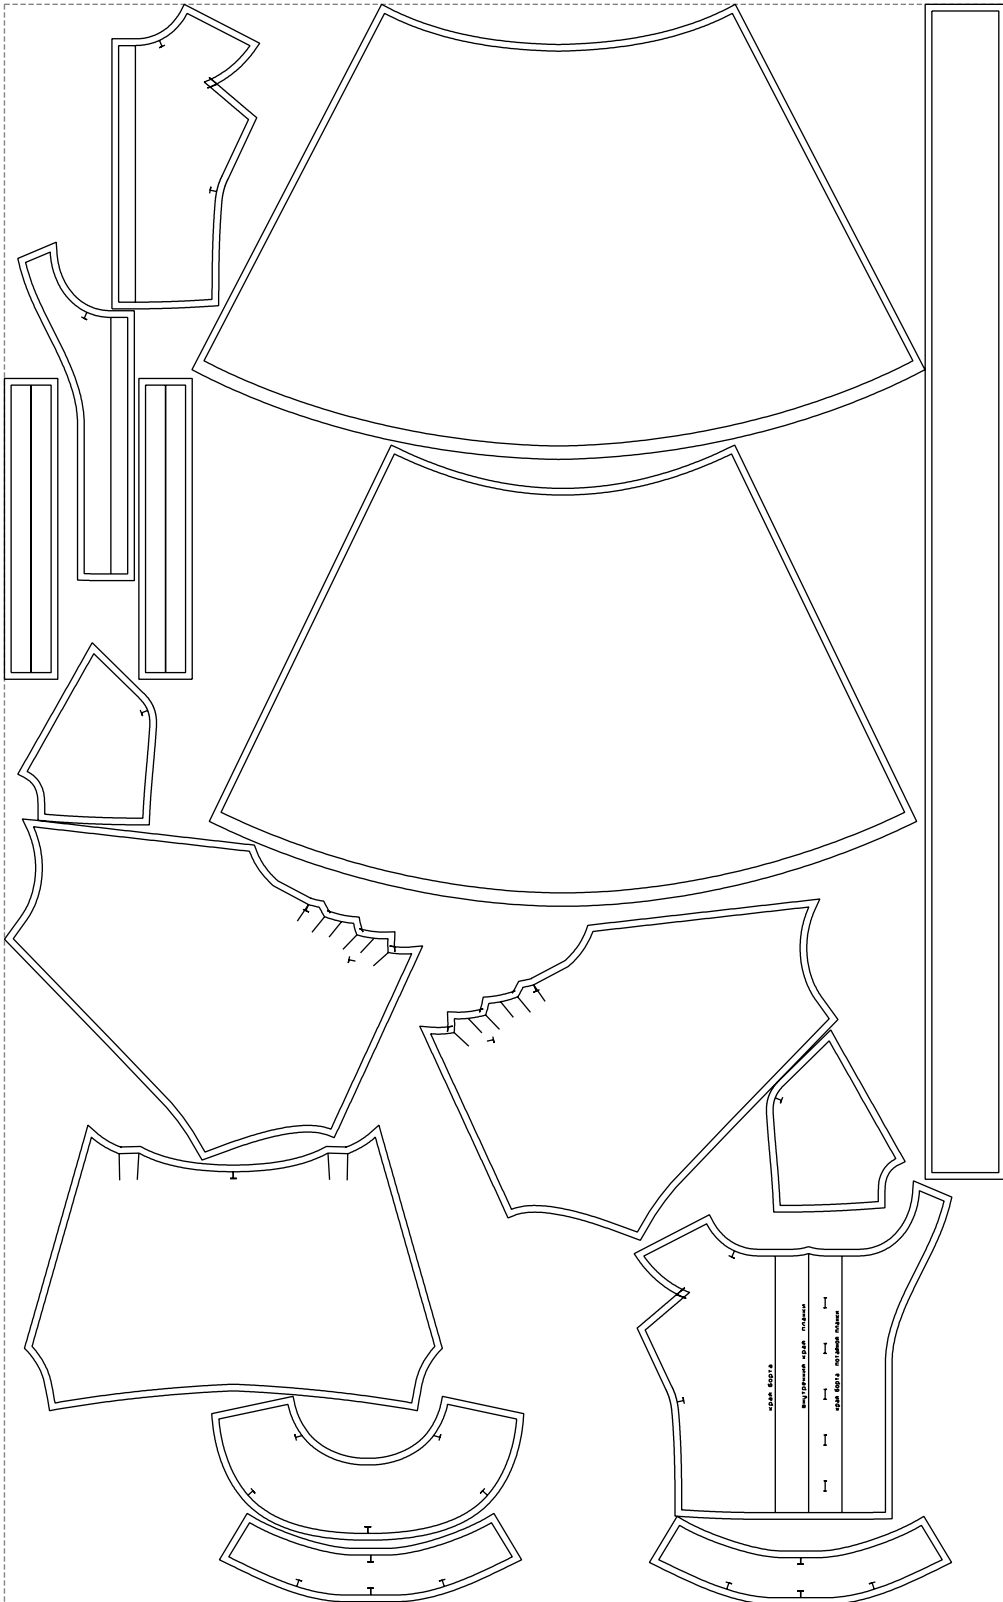

Not for print

Paper size: A4, size:1399.00 x2176.88 mm

# Example

size:1499.00 x2396.68 mm

Maneken =1 ver.0

rz\_1=170

rz\_16=112

rz\_17=96.2

rz\_18=94

rz\_19=120