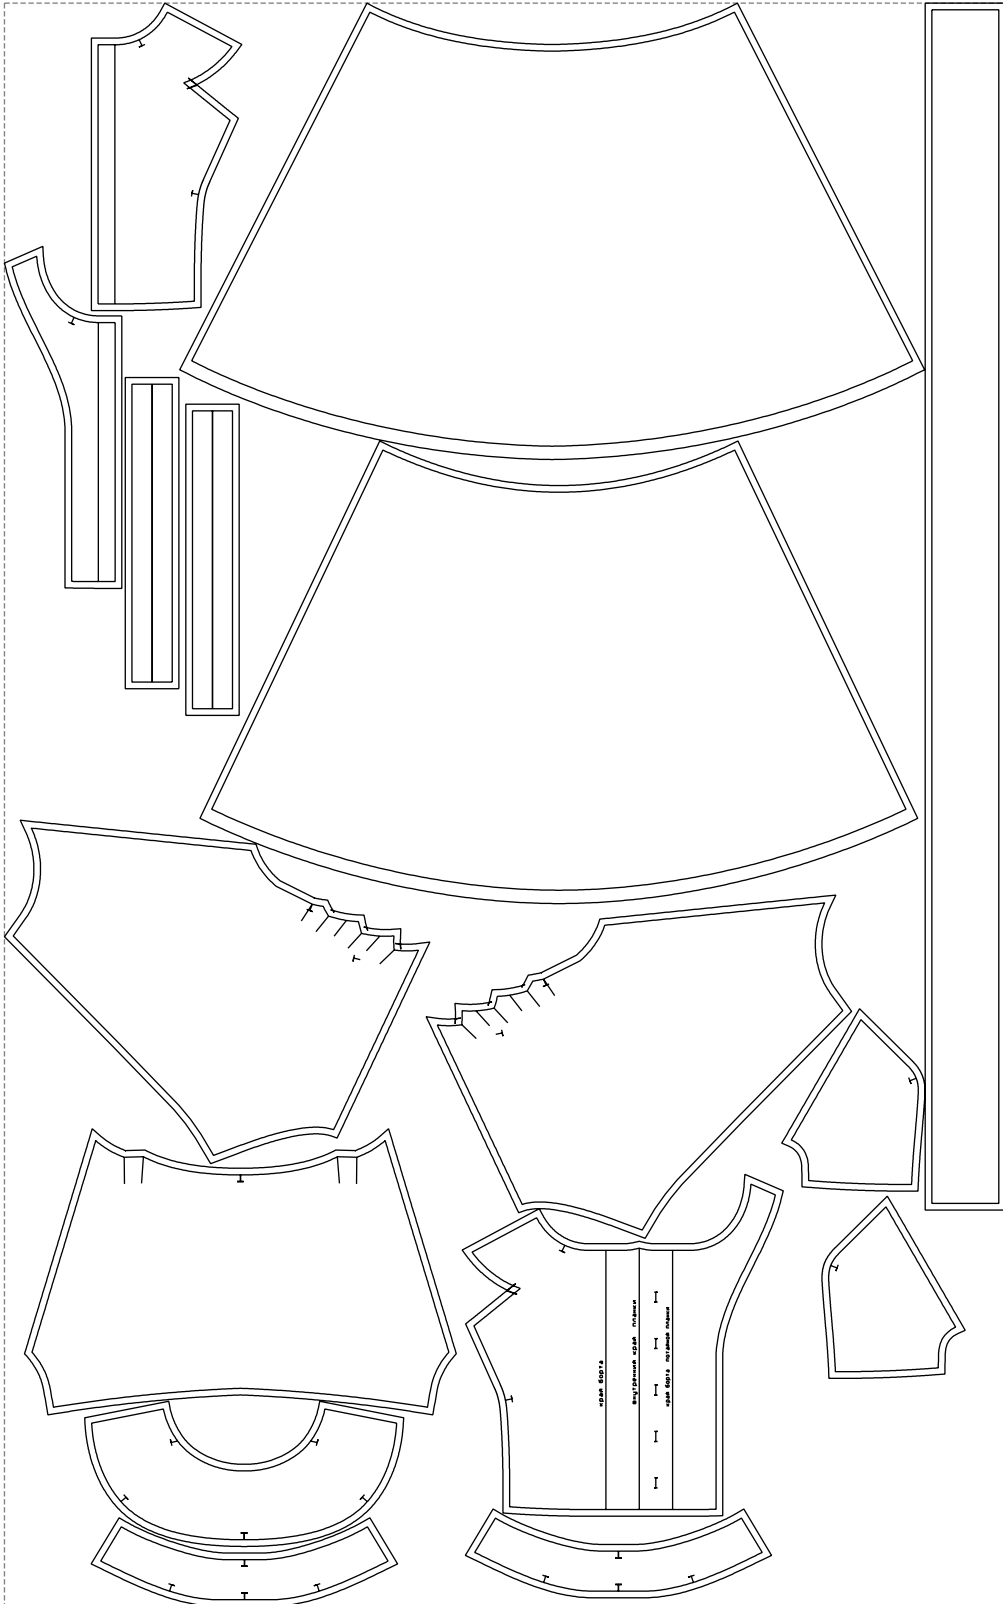

Not for print

Paper size: A4, size:1399.00 x2188.17 mm

# Example

size:1499.00 x2401.57 mm

Maneken =1 ver.0

rz\_1=170

rz\_16=116

rz\_17=100

rz\_18=98.8

rz\_19=124