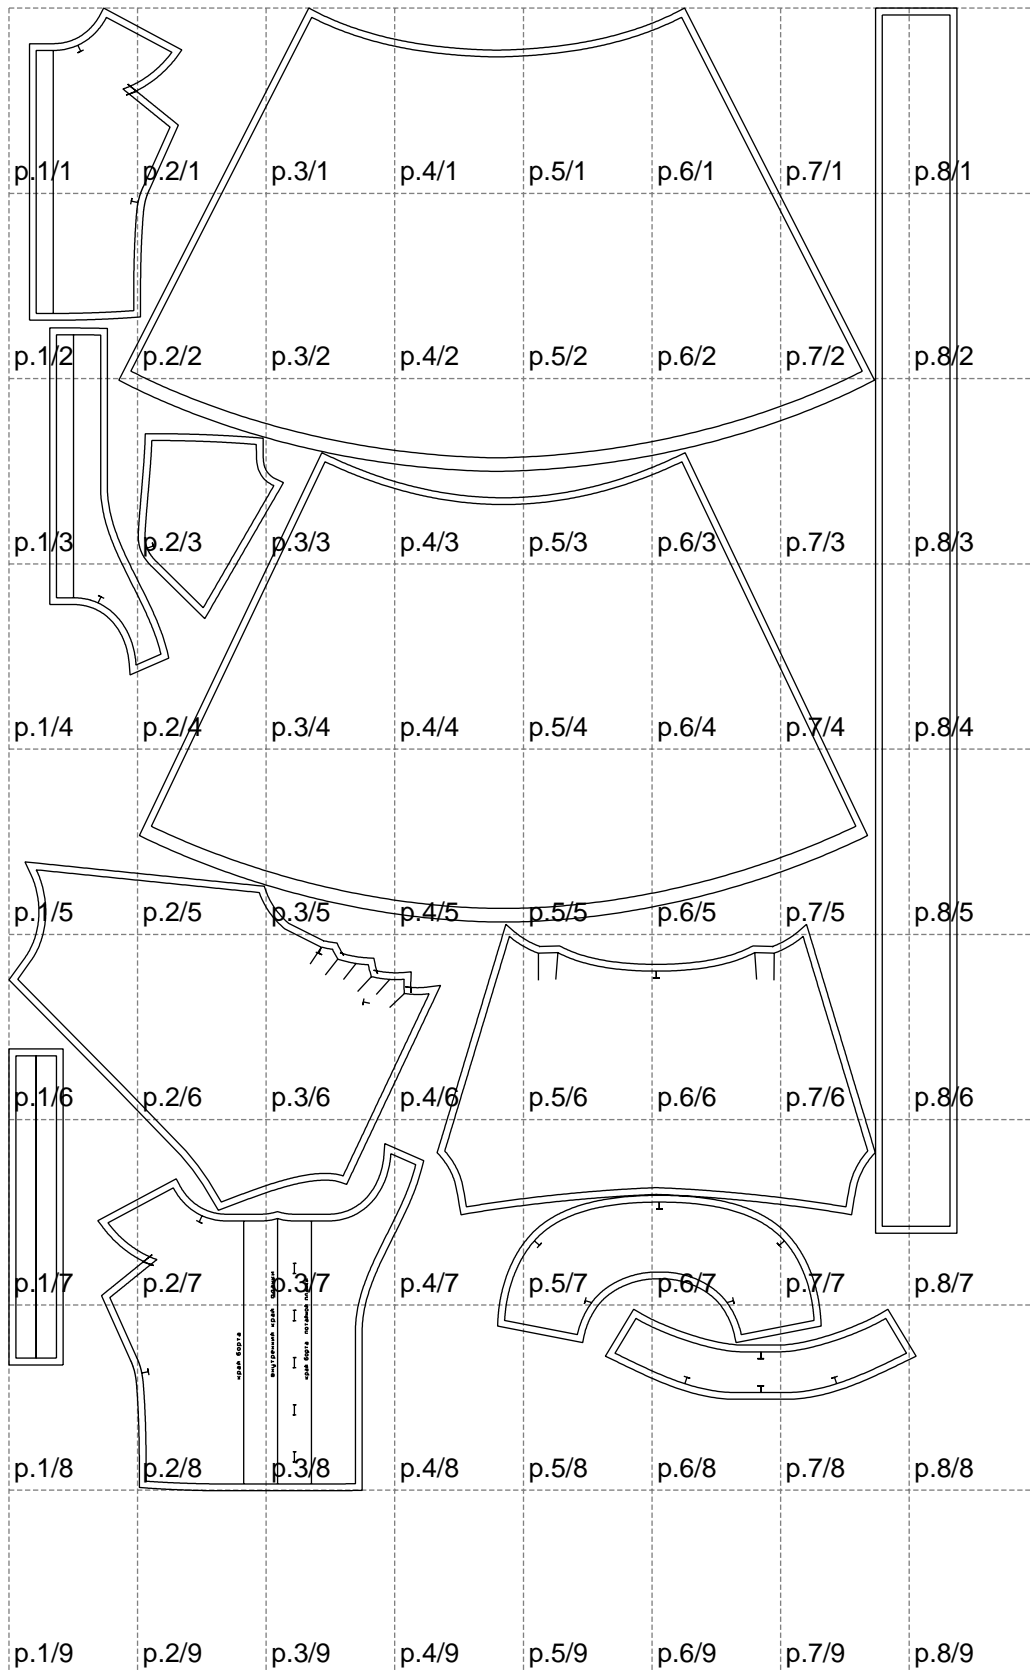

Not for print

Paper size: A4, size:1399.00 x2188.17 mm

# Example

size:1499.00 x2401.57 mm

Maneken =1 ver.0

rz\_1=170

rz\_16=116

rz\_17=100

rz\_18=98.8

rz\_19=124

rz\_20=121

---

. . . . .  
. . . . .  
. . . . .