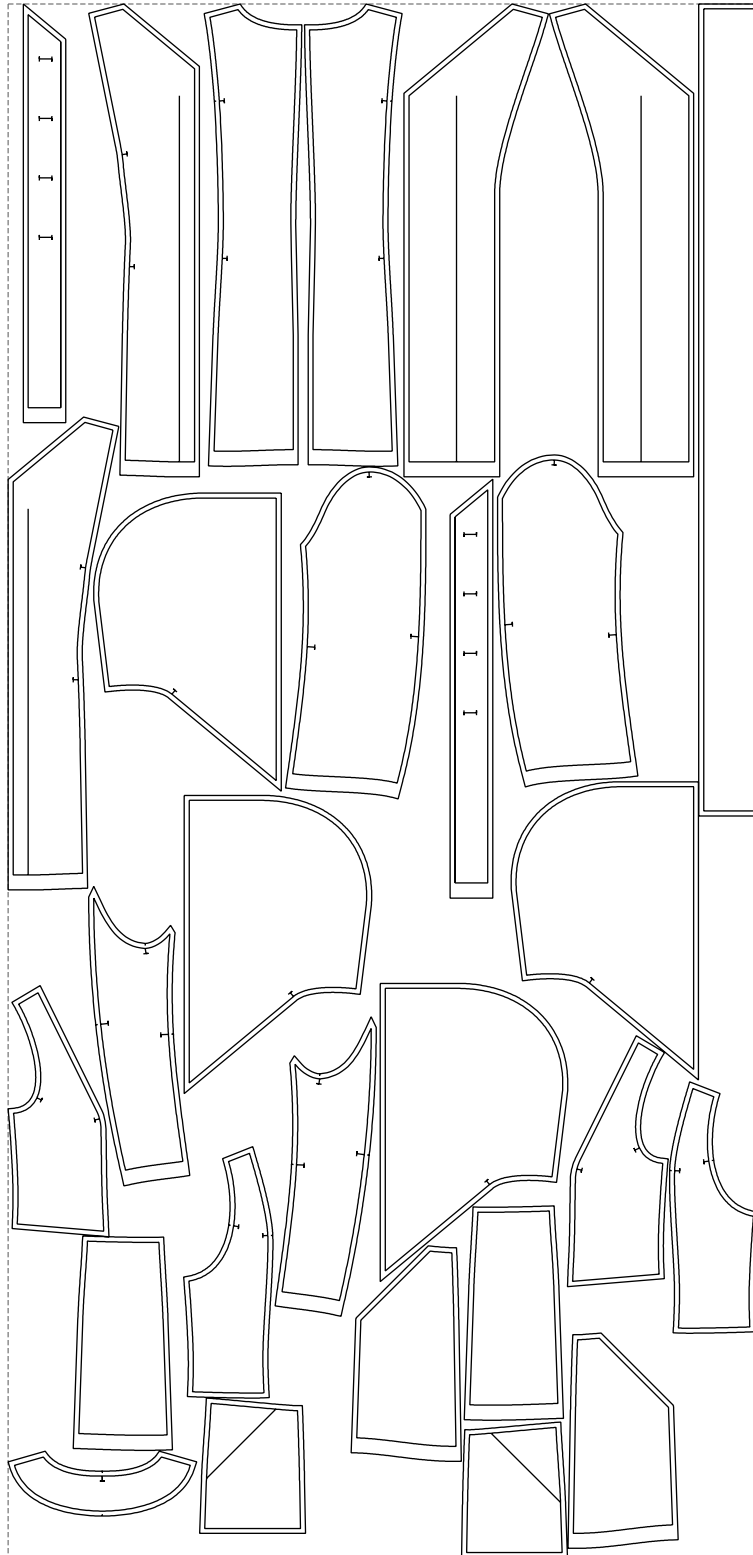

Not for print

Paper size: A4, size:1399.00 x1750.98 mm

# Example

size:1499.00 x3102.72 mm

Maneken =1 ver.0

rz\_1=170

rz\_16=100

rz\_17=85.4

rz\_18=80.2

rz\_19=108

rz\_20=105.4

---

. . . . .  
. . . . .  
. . . . .