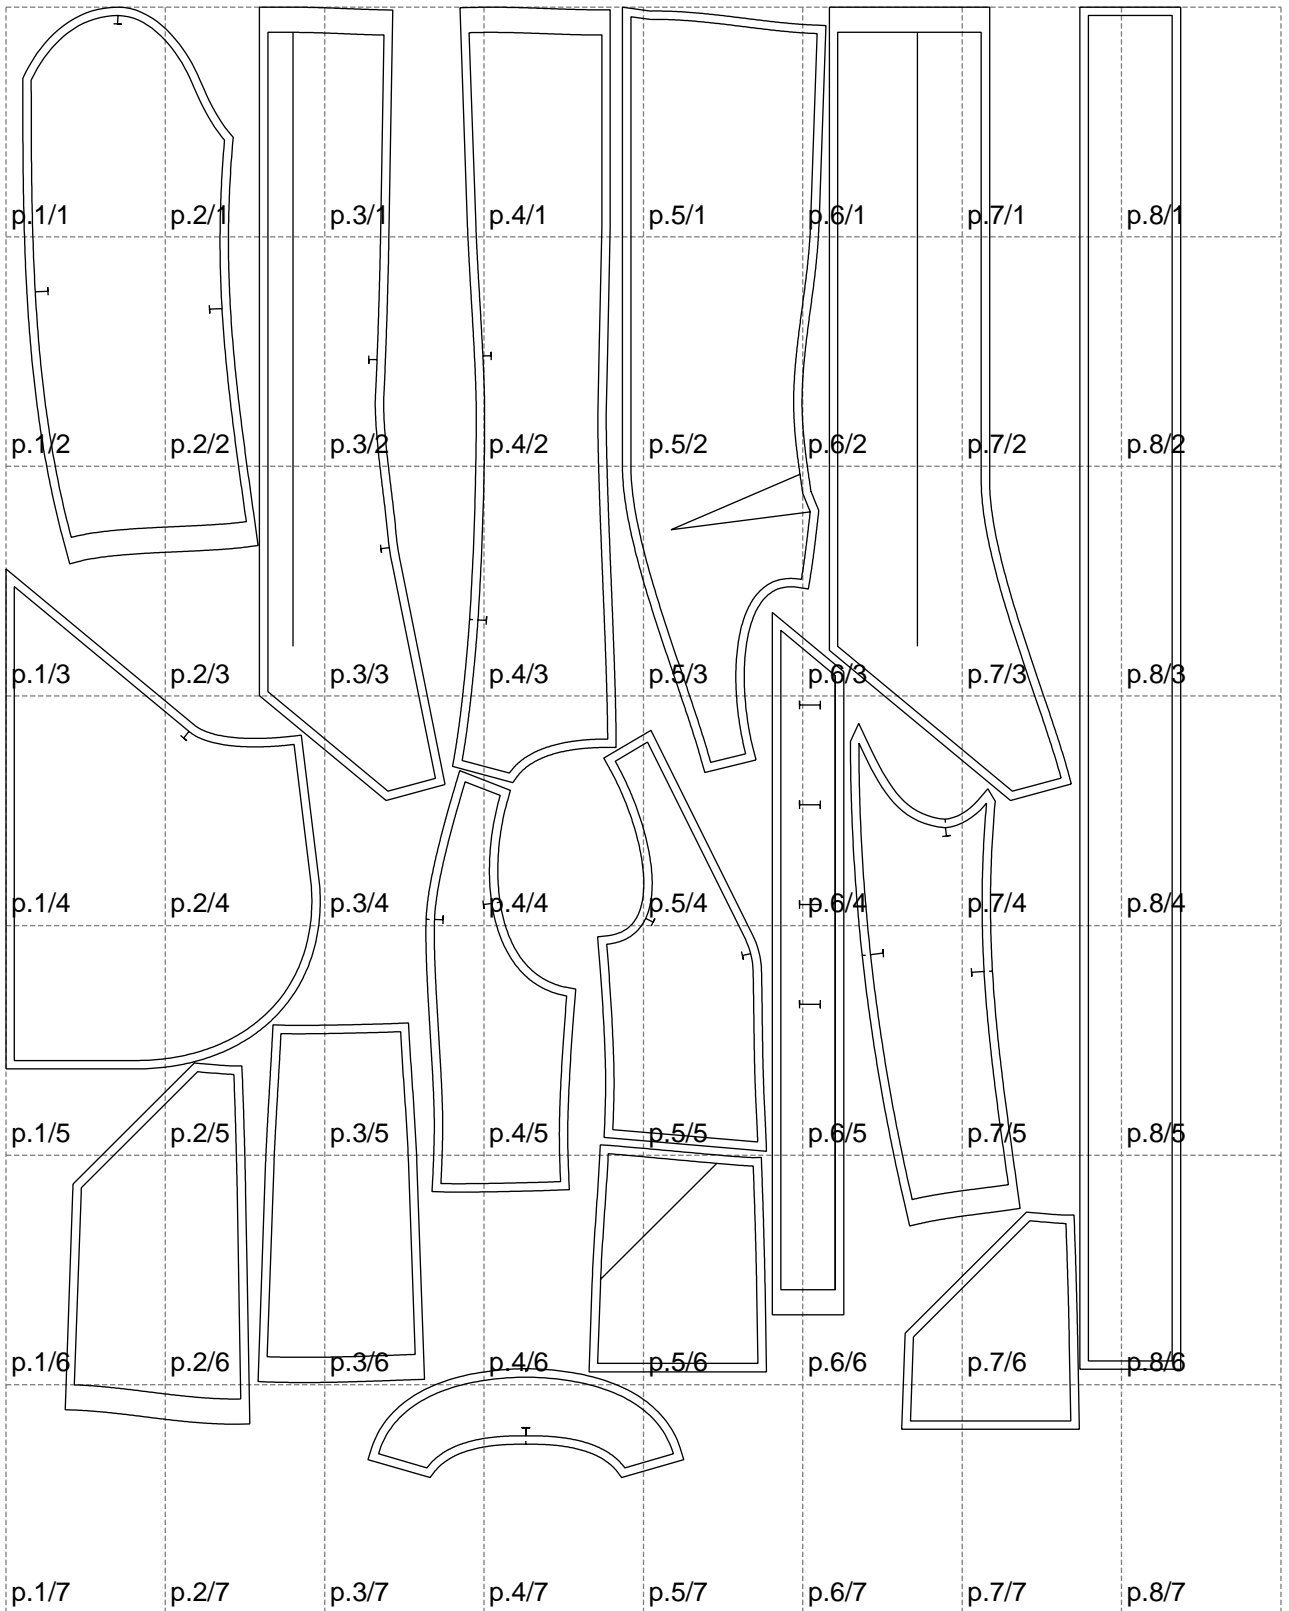

Not for print

Paper size: A4, size:1399.00 x1750.98 mm

# Example

size:1499.00 x3102.72 mm

Maneken =1 ver.0

rz\_1=170

rz\_16=100

rz\_17=85.4

rz\_18=80.2

rz\_19=108

rz\_20=105.4

---

. . . . .  
. . . . .  
. . . . .