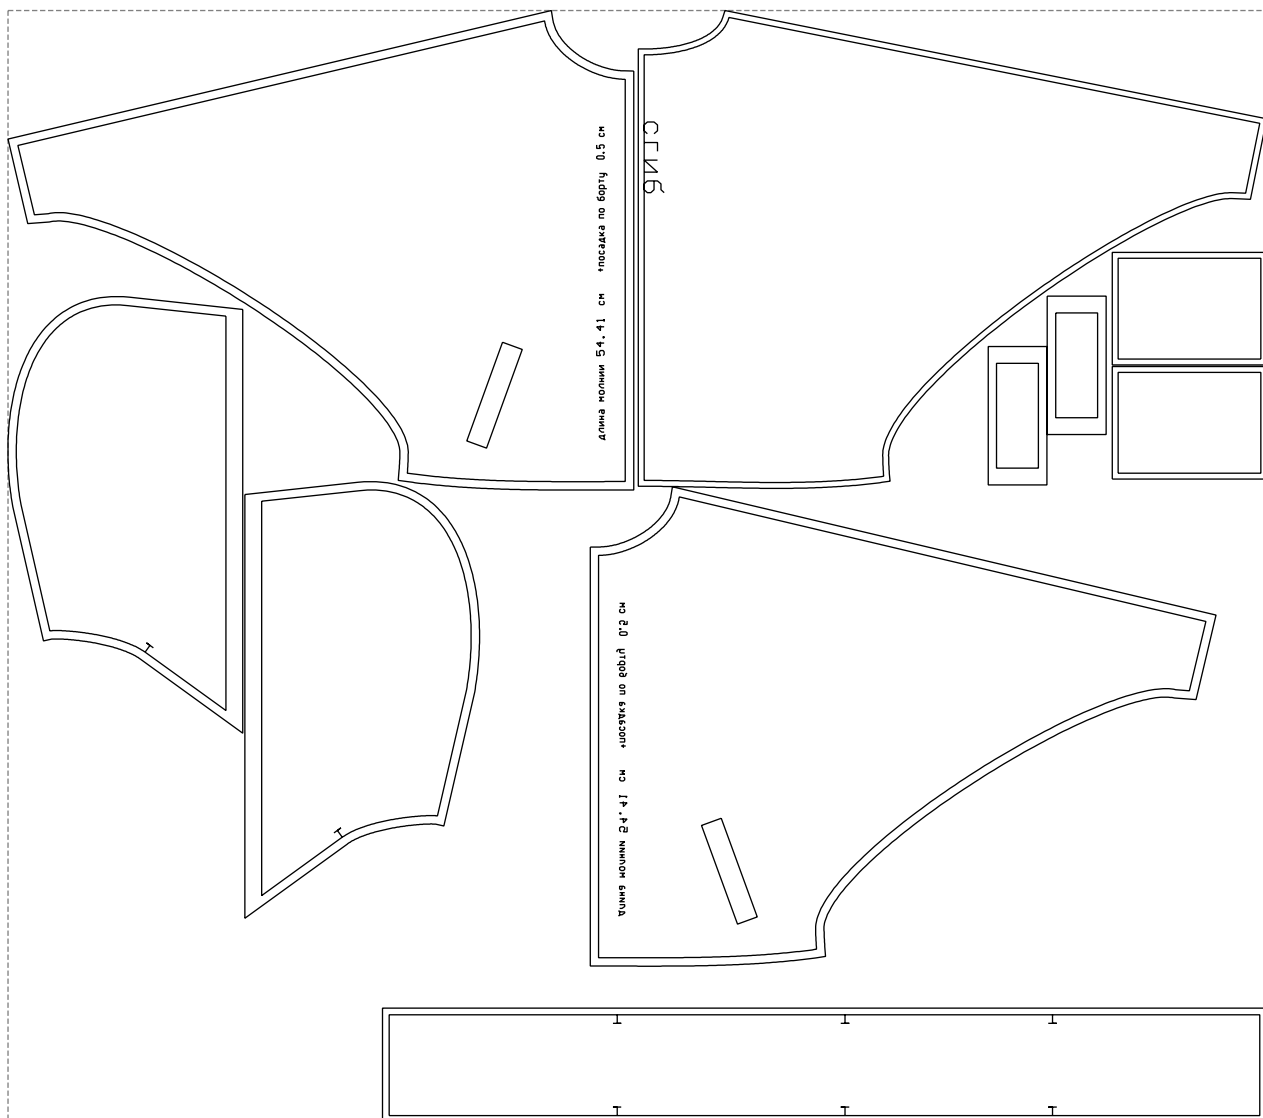

Not for print

Paper size: A4, size:1399.00 x911.42 mm

# Example

size:1499.00 x1324.25 mm

Maneken =1 ver.0

rz\_1=170

rz\_16=92

rz\_17=78.8

rz\_18=71.8

rz\_19=100

rz\_20=98.1

---

. . . . .  
. . . . .  
. . . . .