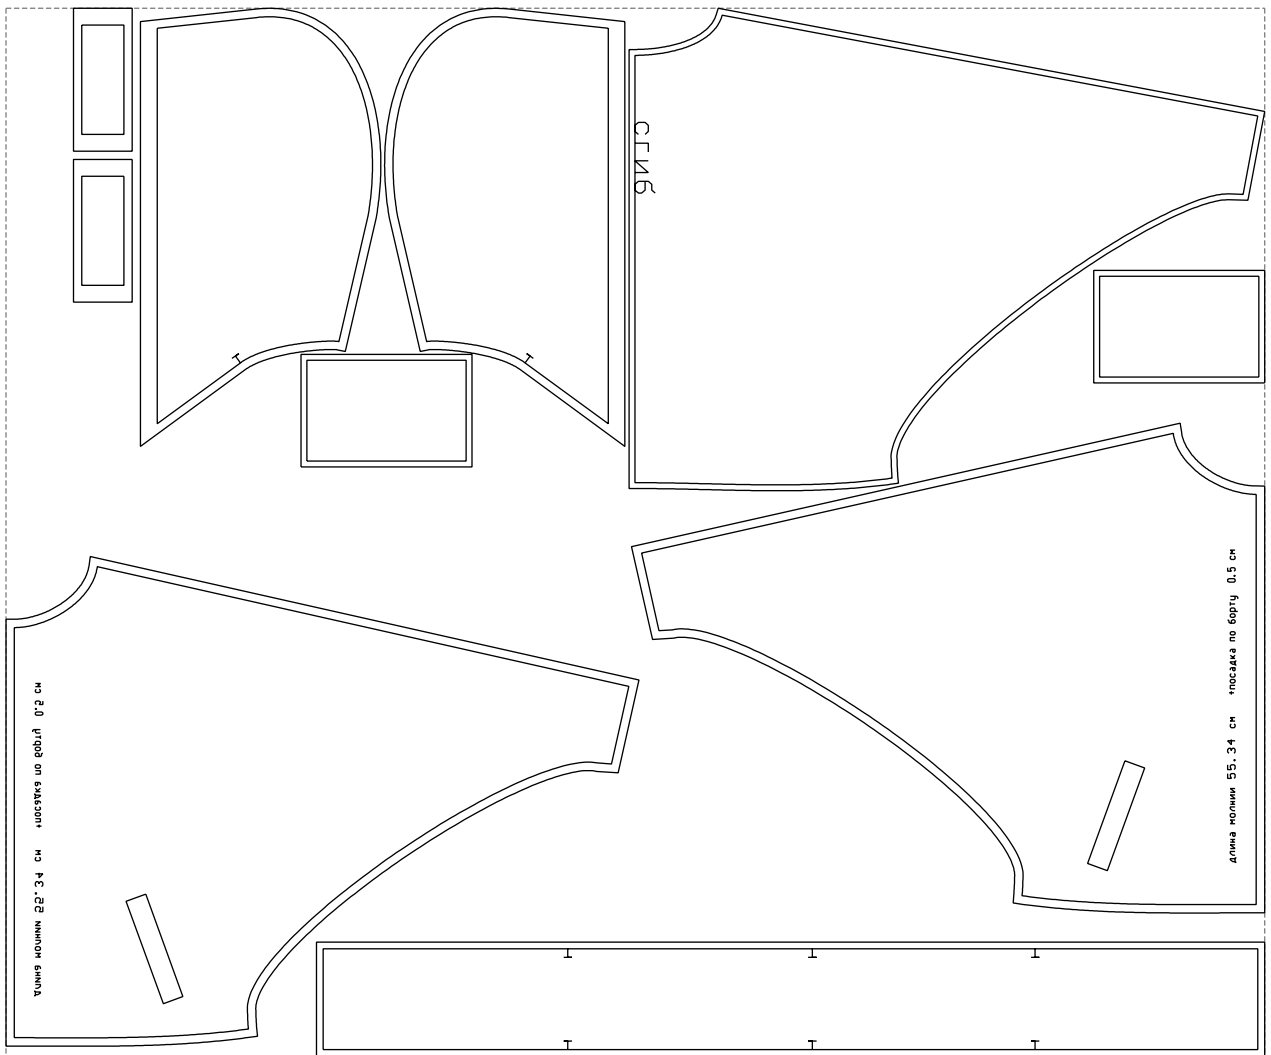

Example

size:1499.00 x1248.26 mm

Maneken =1 ver.0

rz_1=170

rz_16=100

rz_17=85.4

rz_18=80.2

rz_19=108

rz_20=105.4

.
.
.