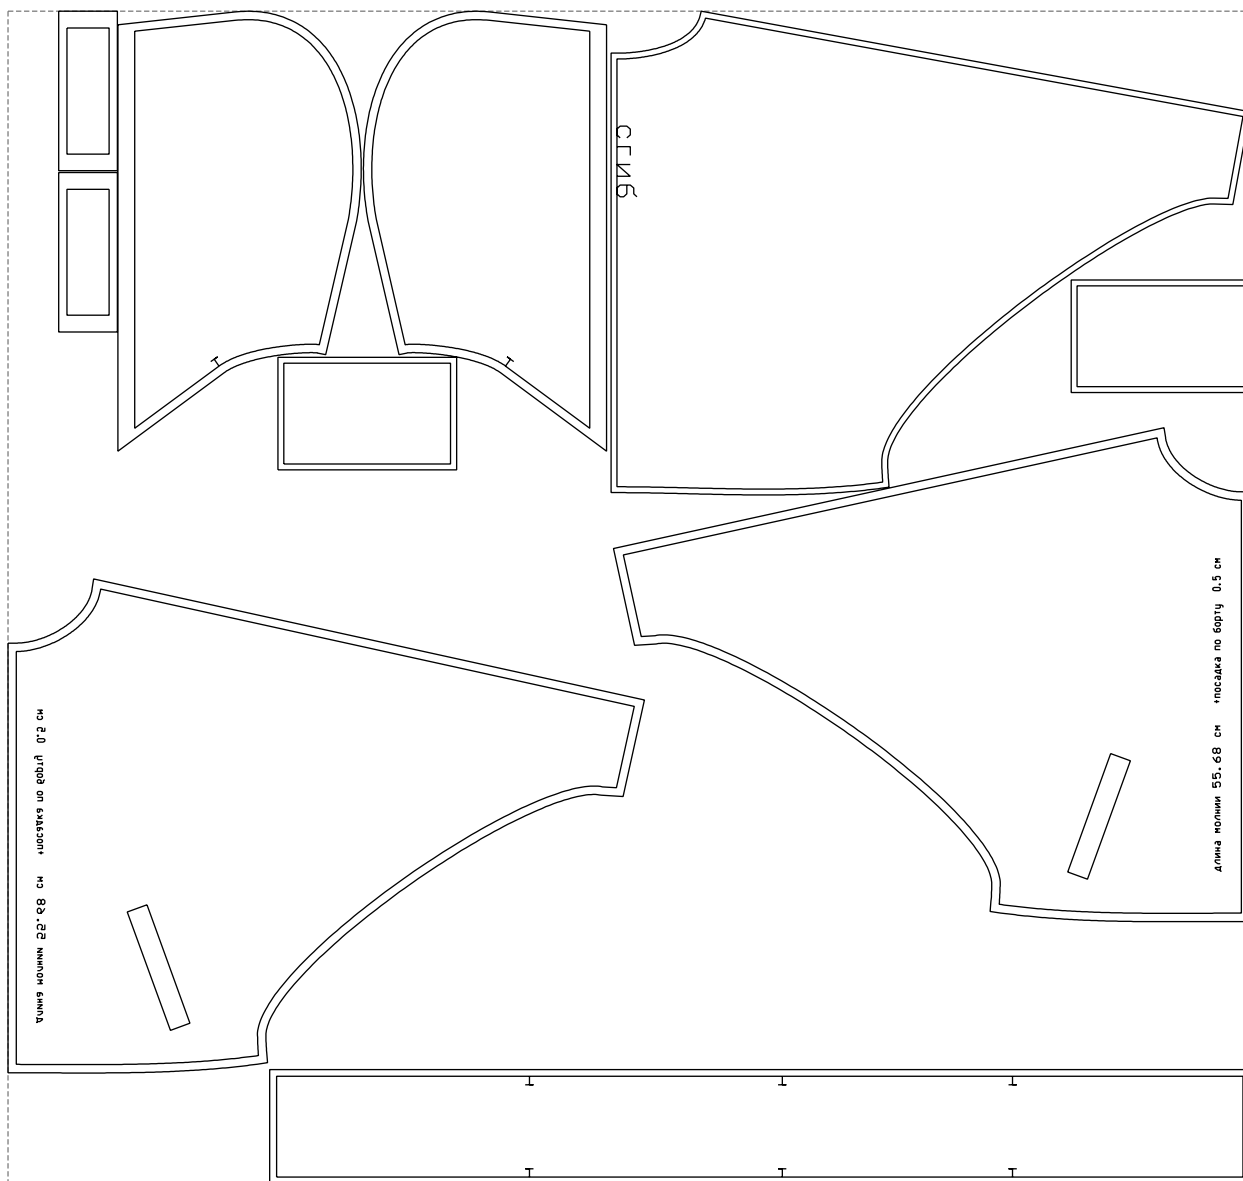

Not for print

Paper size: A4, size:1399.00 x968.42 mm

# Example

size:1478.97 x1396.67 mm

Maneken =1 ver.0

rz\_1=170

rz\_16=104

rz\_17=88.9

rz\_18=84.4

rz\_19=112

rz\_20=109.3

---

. . . . .  
. . . . .  
. . . . .