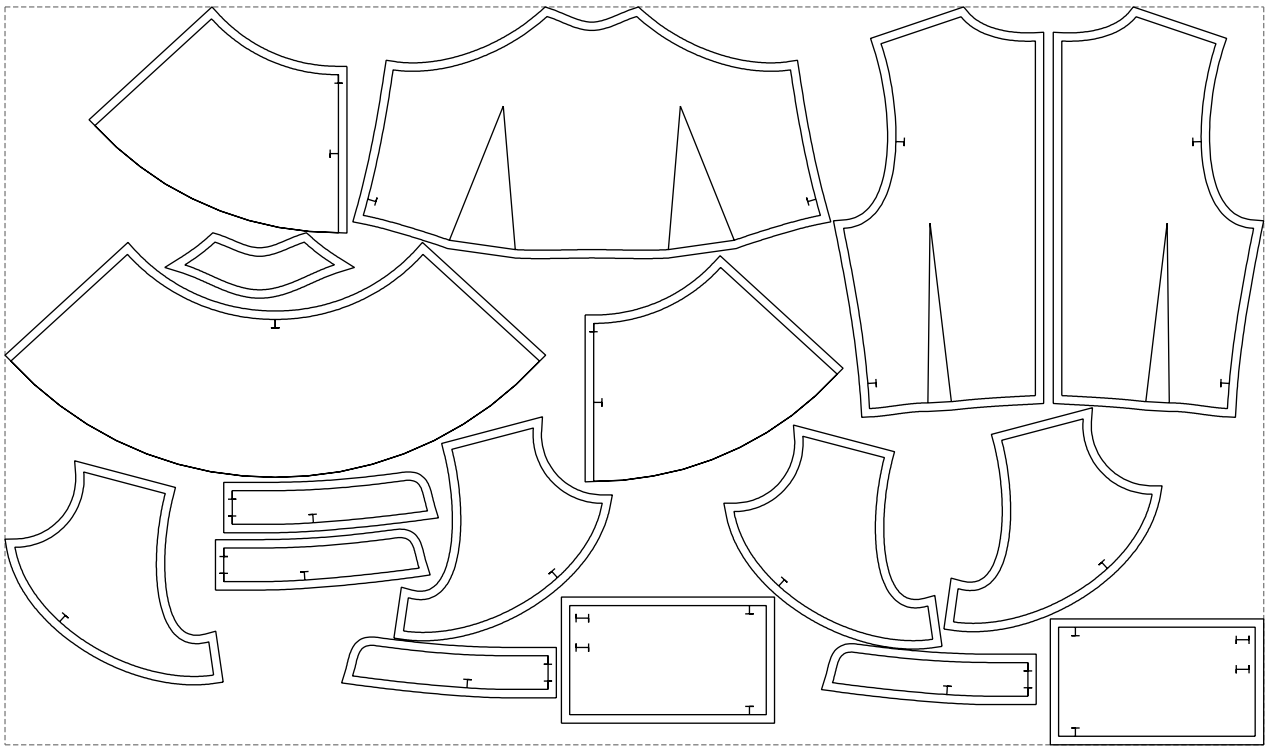

Not for print

Paper size: A4, size:1388.97 x944.63 mm

# Example

size:1499.00 x878.90 mm

Maneken =1 ver.0

rz\_1=170

rz\_16=88

rz\_17=75.6

rz\_18=67.6

rz\_19=96

rz\_20=94.6

---

. . . . .  
. . . . .  
. . . . .