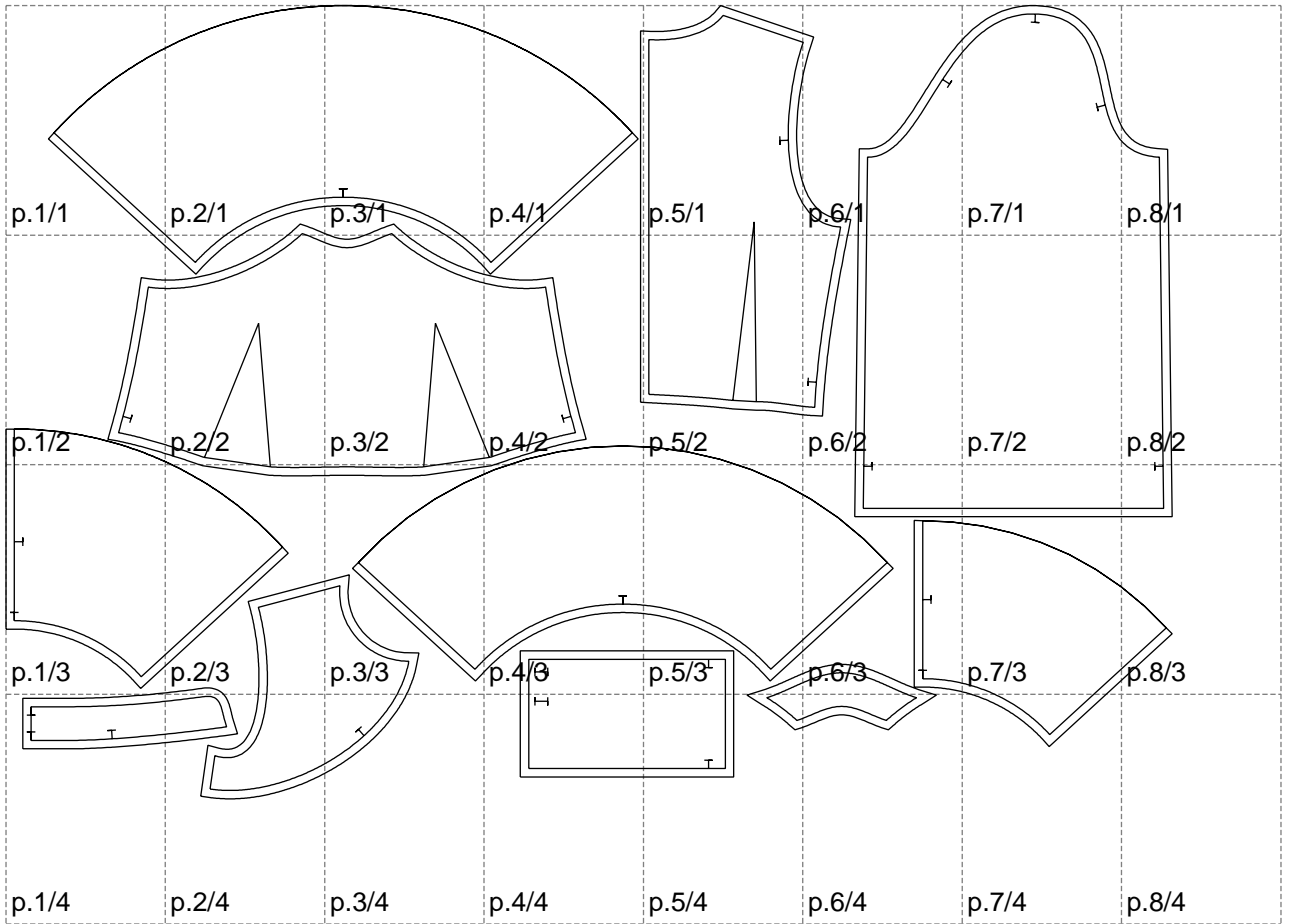

Not for print

Paper size: A4, size:1388.97 x944.63 mm

# Example

size:1499.00 x878.90 mm

Maneken =1 ver.0

rz\_1=170

rz\_16=88

rz\_17=75.6

rz\_18=67.6

rz\_19=96

rz\_20=94.6

---

. . . . .  
. . . . .  
. . . . .