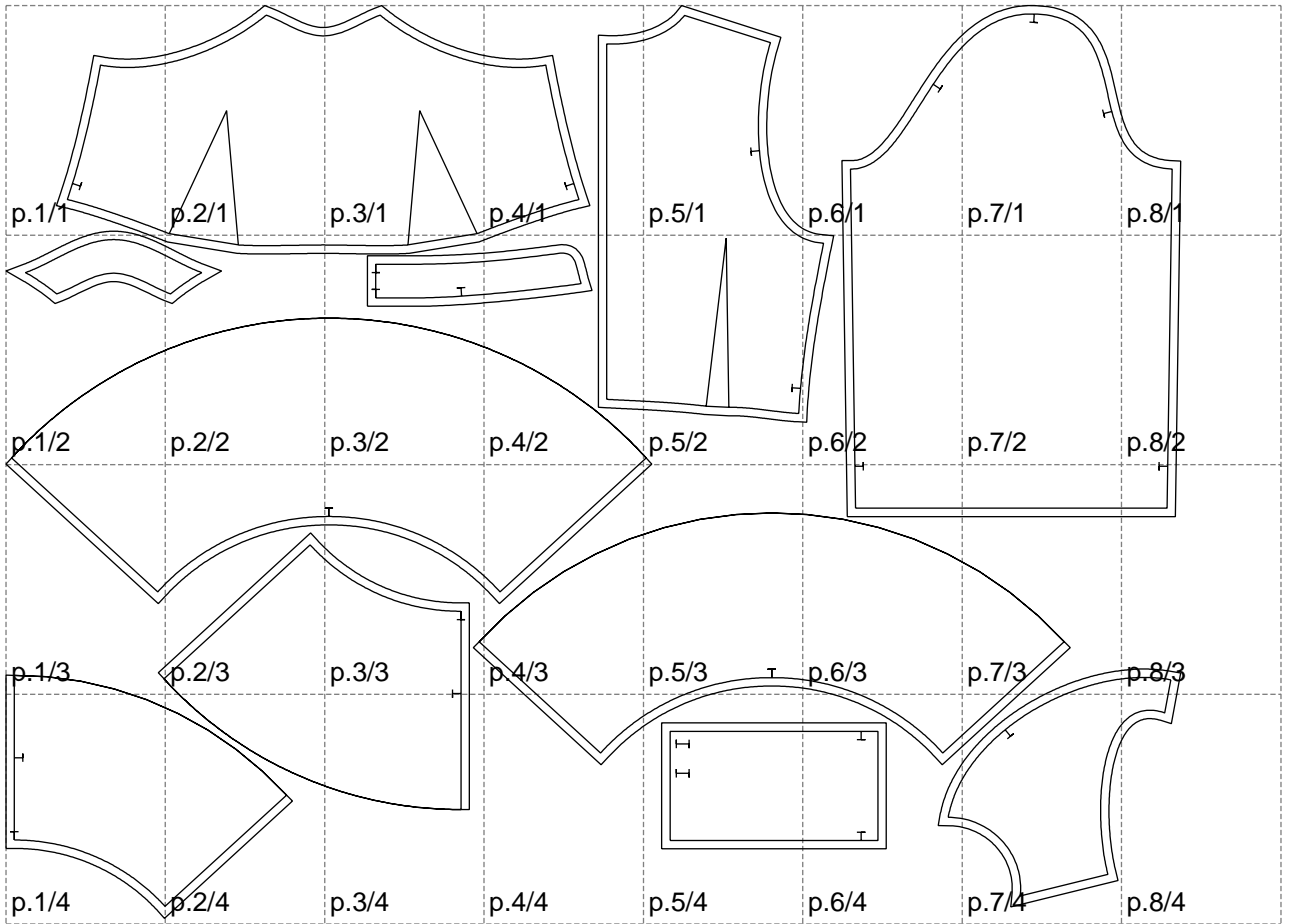

Not for print

Paper size: A4, size:1399.00 x1086.84 mm

# Example

size:1499.00 x928.59 mm

Maneken =1 ver.0

rz\_1=170

rz\_16=100

rz\_17=85.4

rz\_18=80.2

rz\_19=108

rz\_20=105.4

---

. . . . .  
. . . . .  
. . . . .