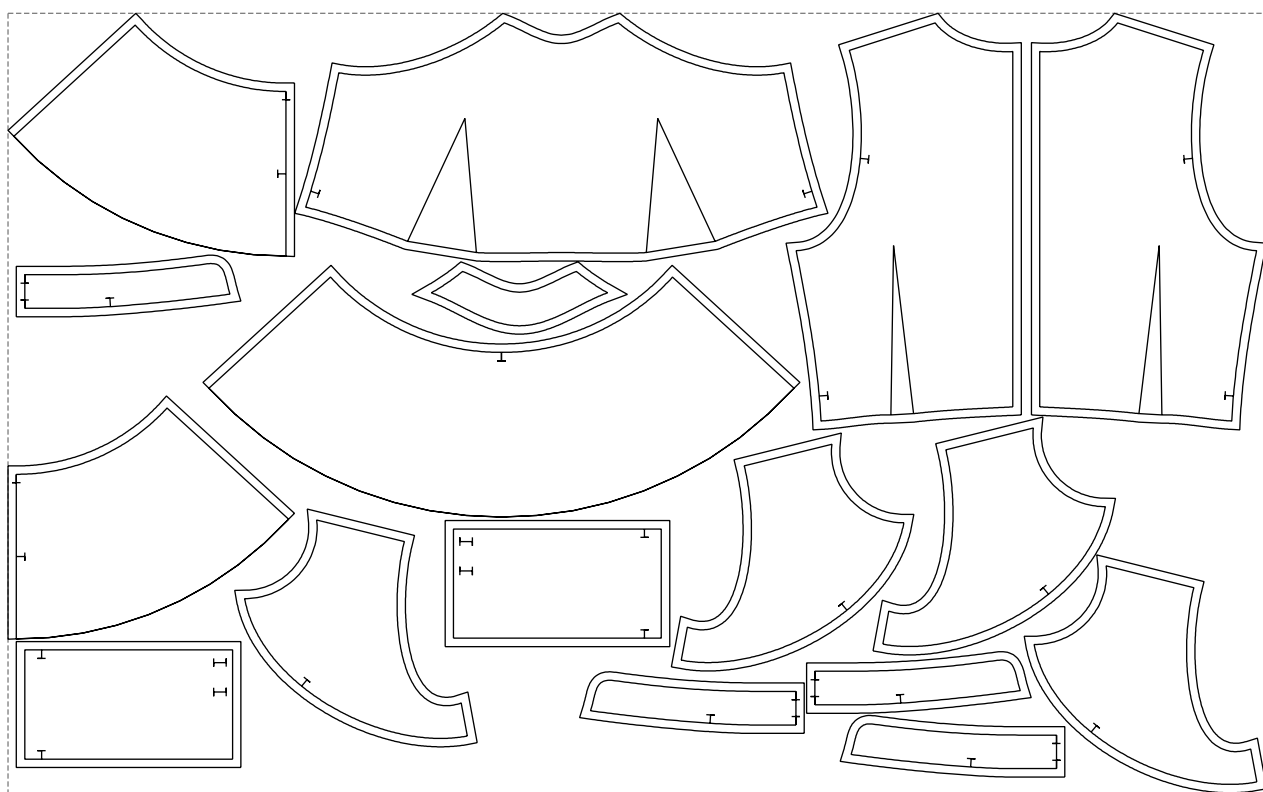

Not for print

Paper size: A4, size:1399.00 x1086.84 mm

# Example

size:1499.00 x928.59 mm

Maneken =1 ver.0

rz\_1=170

rz\_16=100

rz\_17=85.4

rz\_18=80.2

rz\_19=108

rz\_20=105.4

---

. . . . .  
. . . . .  
. . . . .