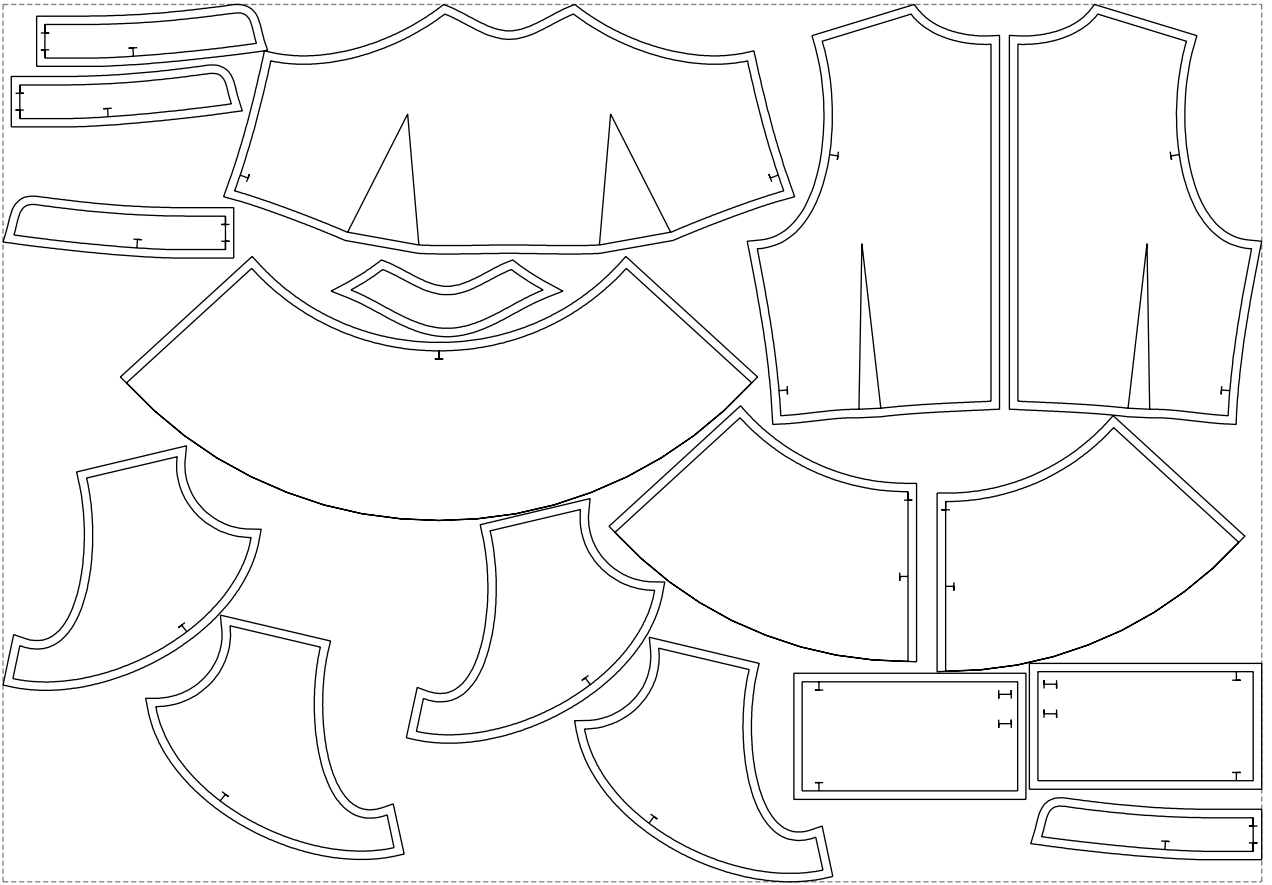

Not for print

Paper size: A4, size:1399.00 x1109.44 mm

# Example

size:1499.00 x1045.04 mm

Maneken =1 ver.0

rz\_1=170

rz\_16=108

rz\_17=92.5

rz\_18=89.2

rz\_19=116