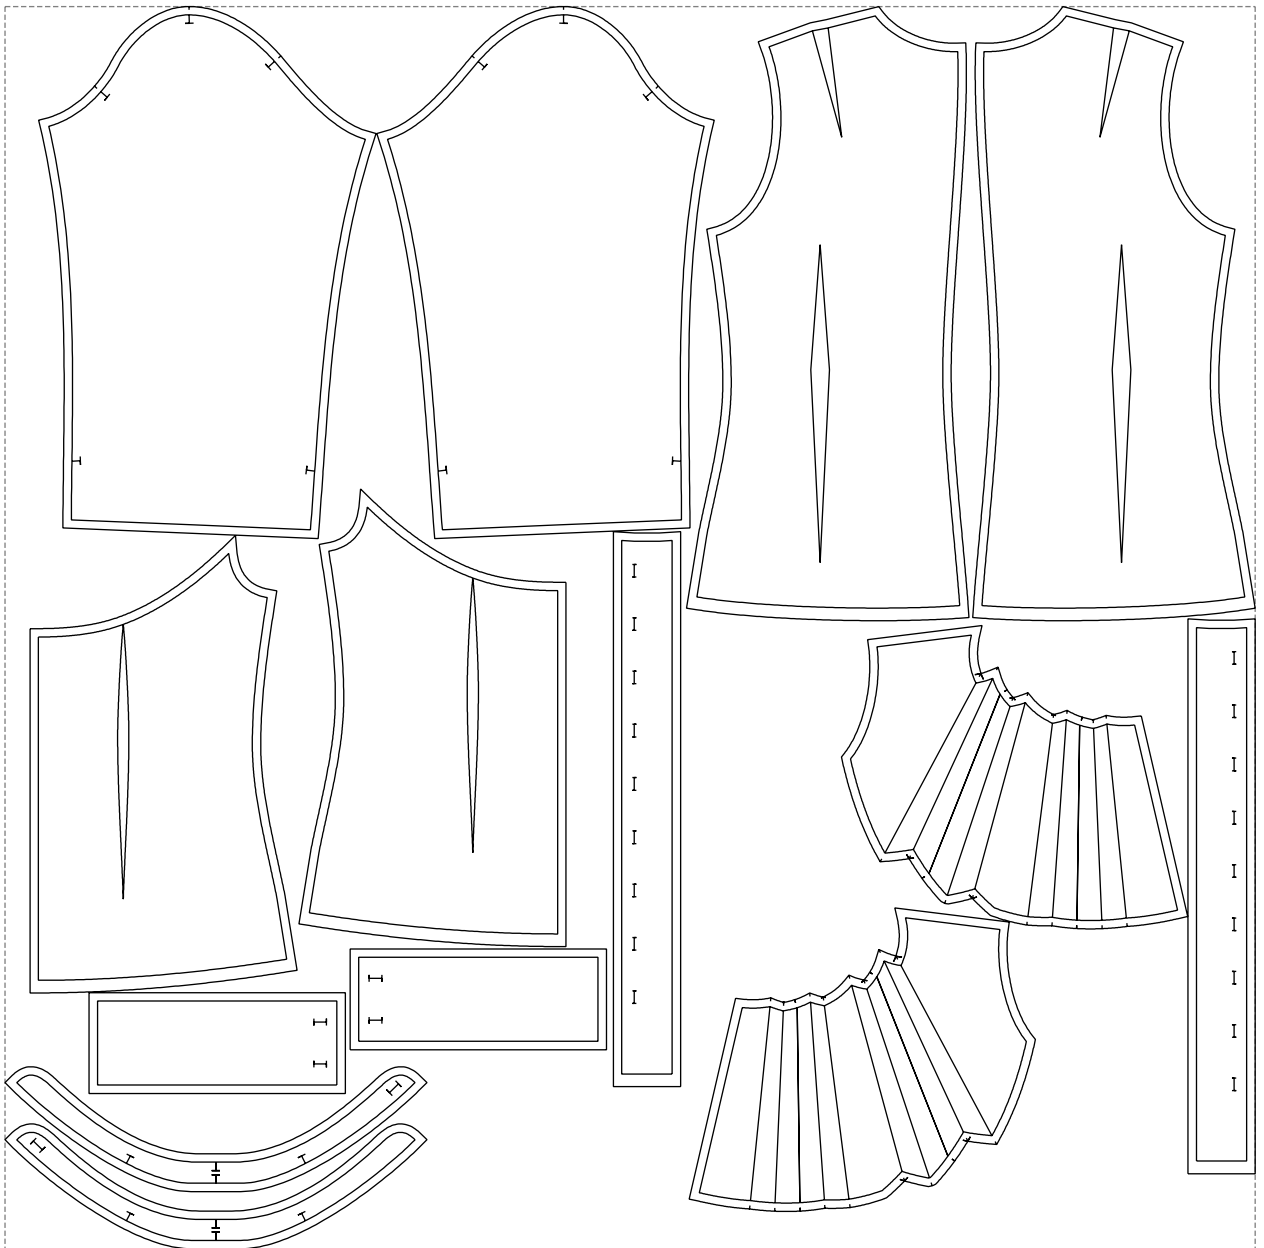

Not for print

Paper size: A4, size:1399.00 x892.17 mm

# Example

size:1488.94 x1479.81 mm

Maneken =1 ver.0

rz\_1=170

rz\_16=108

rz\_17=92.5

rz\_18=89.2

rz\_19=116