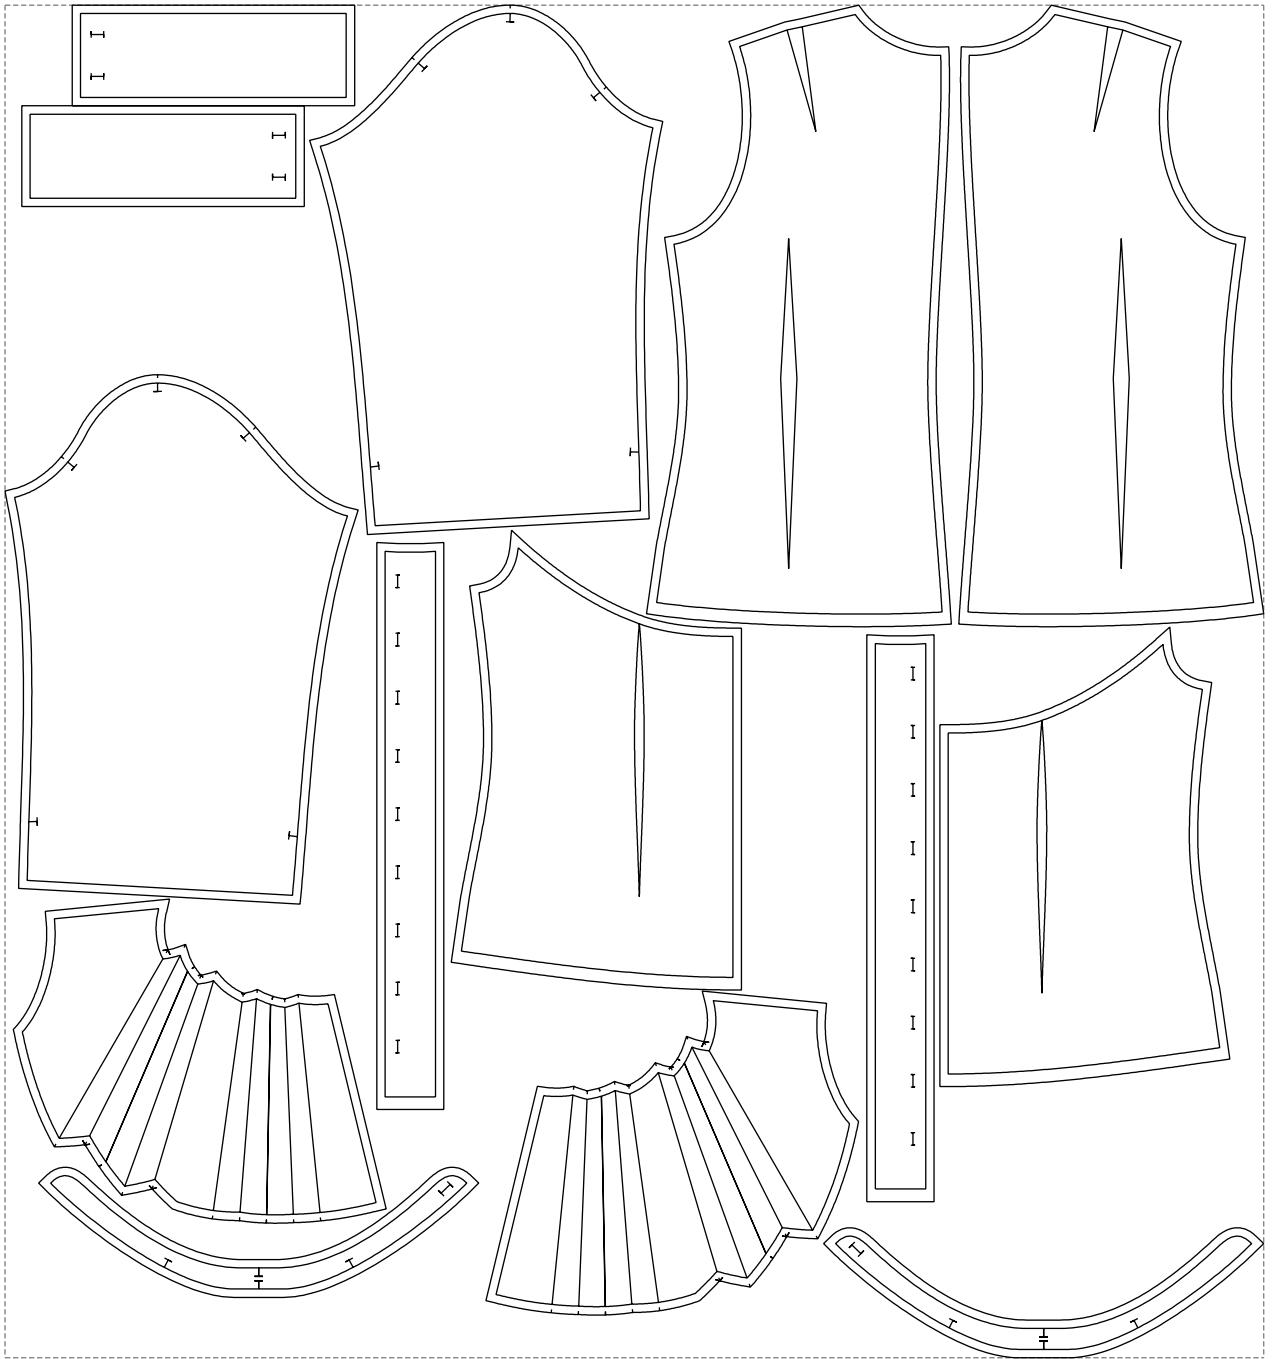

# Example

size:1499.00 x1611.33 mm

Maneken =1 ver.0

rz\_1=170

rz\_16=120

rz\_17=104

rz\_18=103.6

rz\_19=128