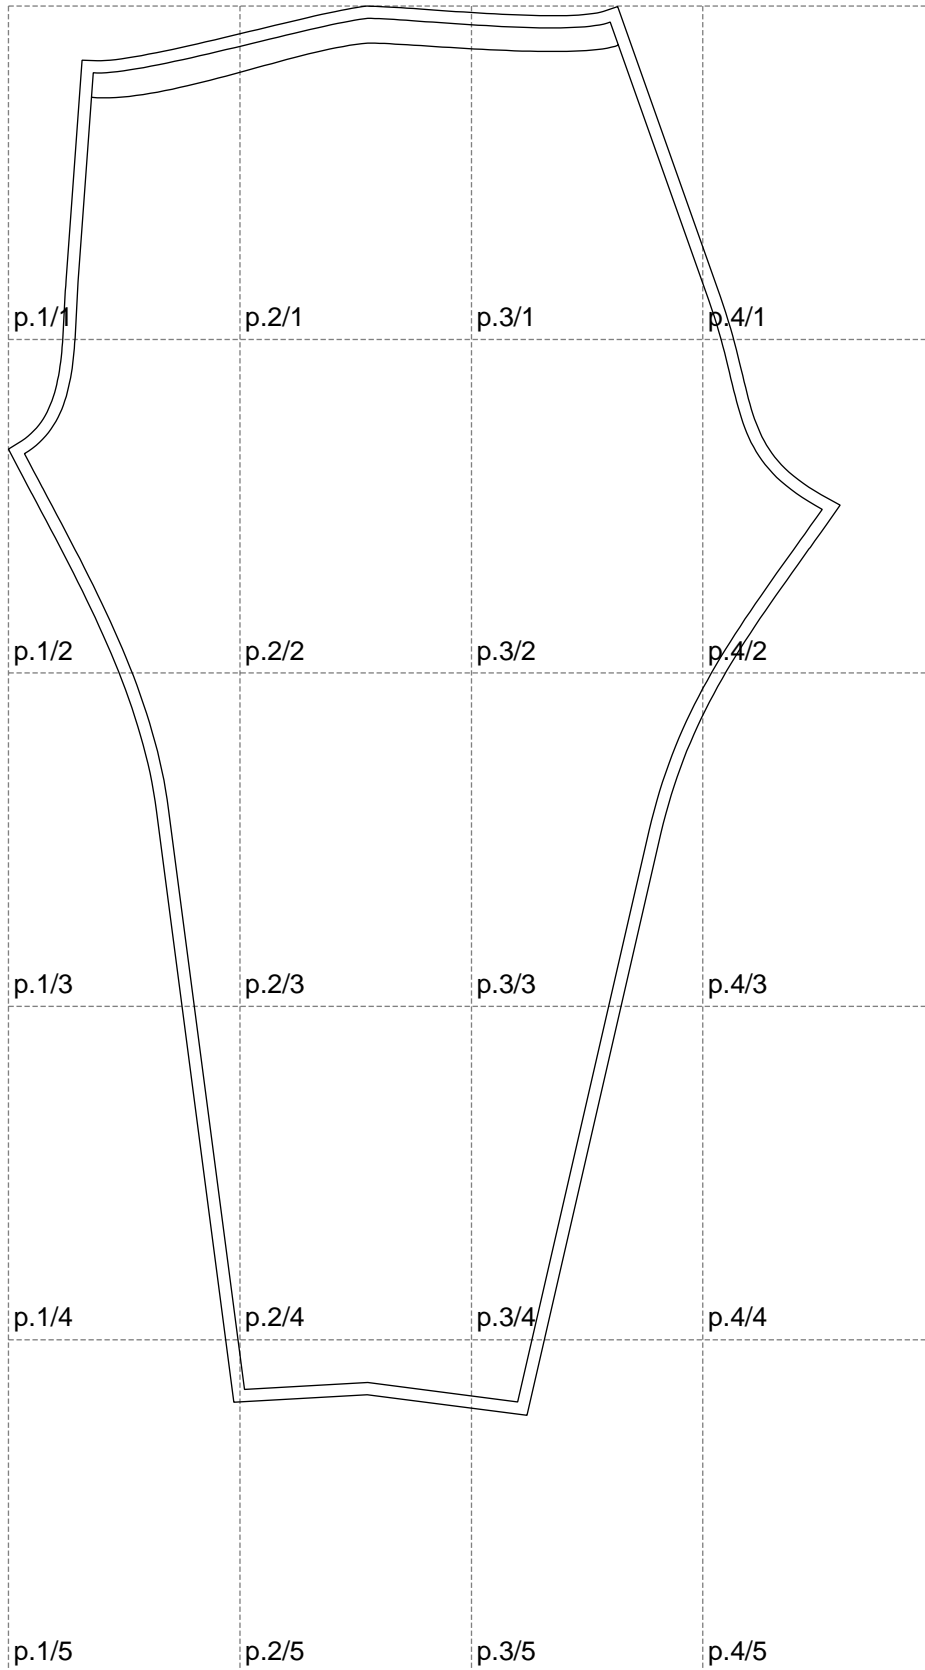

Not for print

Paper size: A4, size:681.96 x1155.44 mm

# Example

size:1367.87 x1155.44 mm

Maneken =1 ver.0

rz\_1=170

rz\_16=104

rz\_17=88.9

rz\_18=84.4

rz\_19=112

rz\_20=109.3

---

. . . . .  
. . . . .  
. . . . .