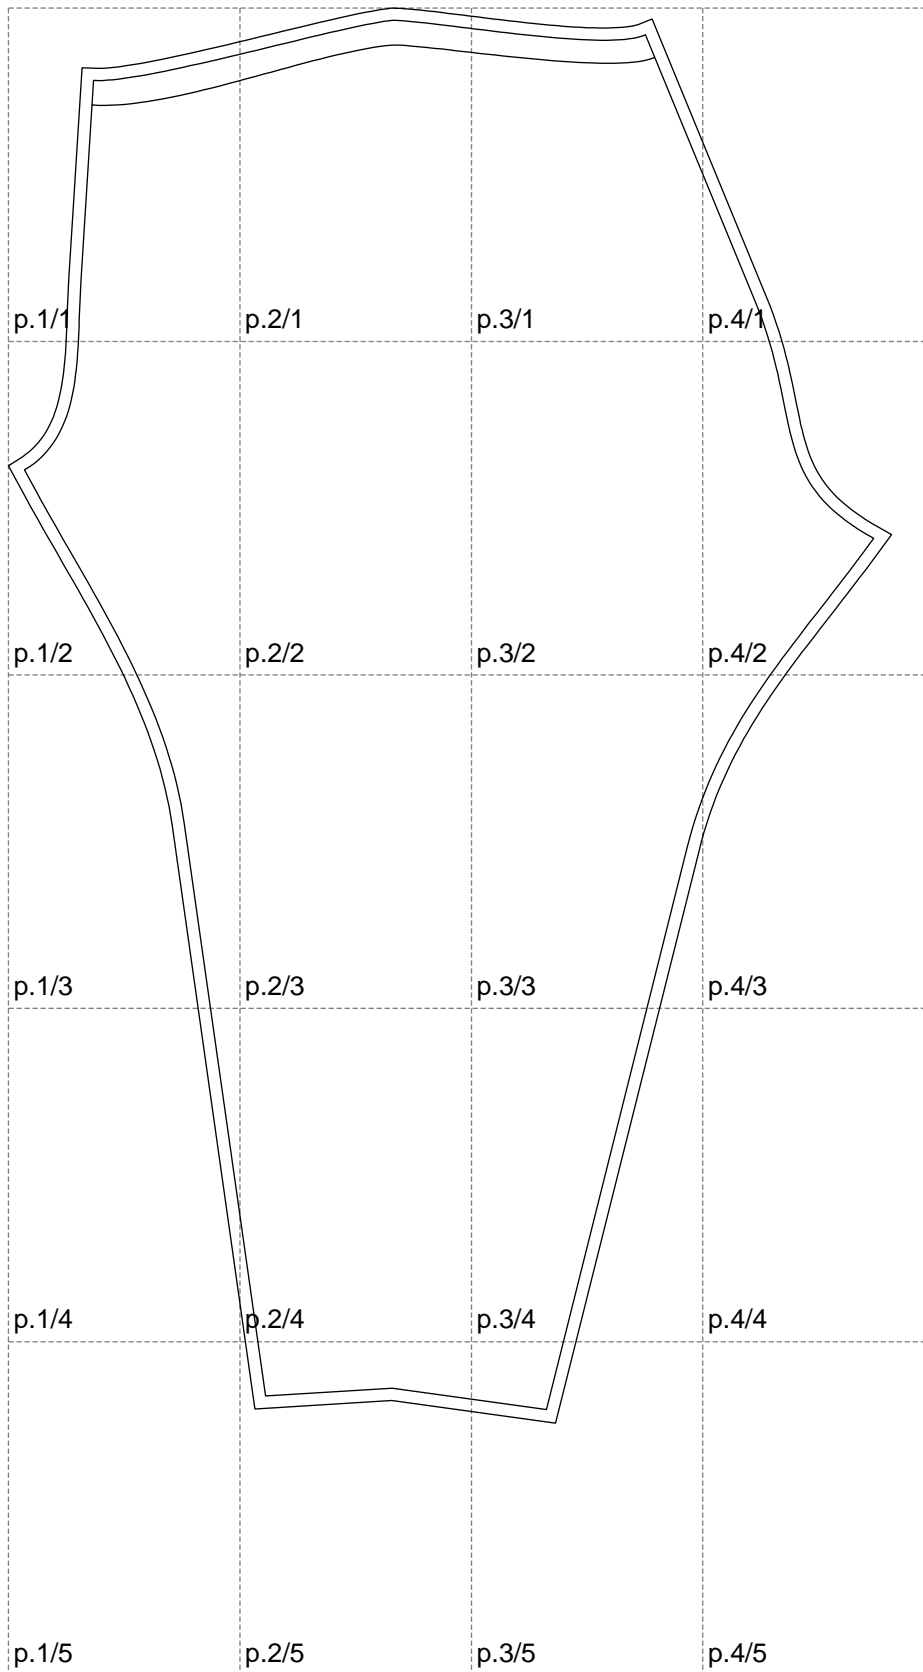

Not for print

Paper size: A4, size:724.07 x1160.31 mm

# Example

size:1448.68 x1160.31 mm

Maneken =1 ver.0

rz\_1=170

rz\_16=112

rz\_17=96.2

rz\_18=94

rz\_19=120

rz\_20=117

---

. . . . .  
. . . . .  
. . . . .