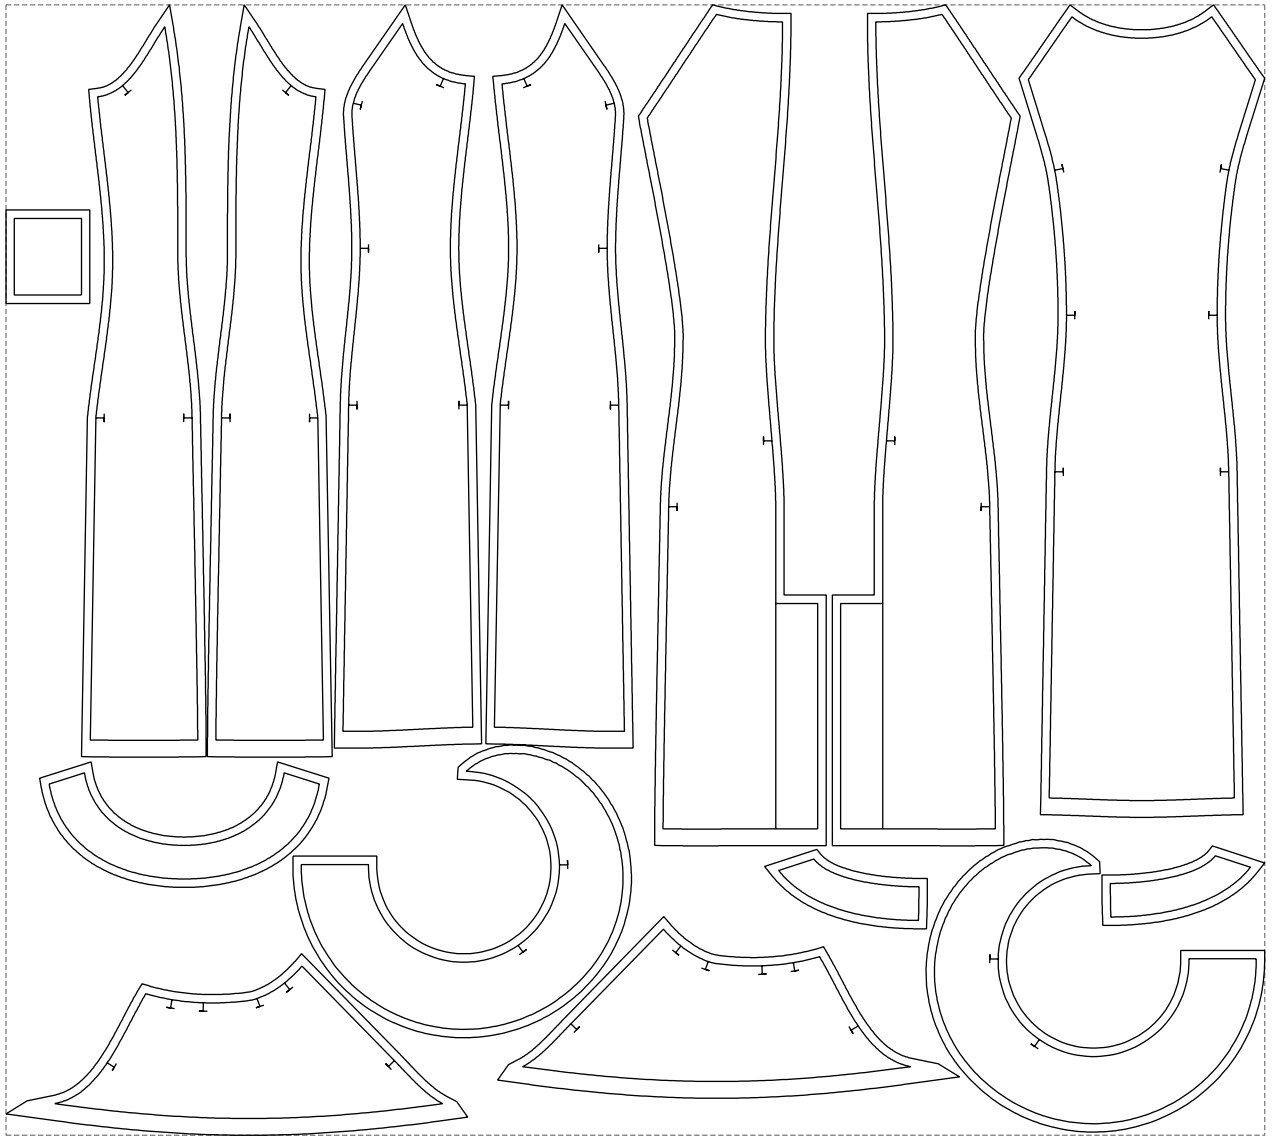

Not for print

Paper size: A4, size:1399.00 x1001.80 mm

# Example

size:1499.00 x1346.60 mm

Maneken =1 ver.0

rz\_1=170

rz\_16=88

rz\_17=75.6

rz\_18=67.6

rz\_19=96