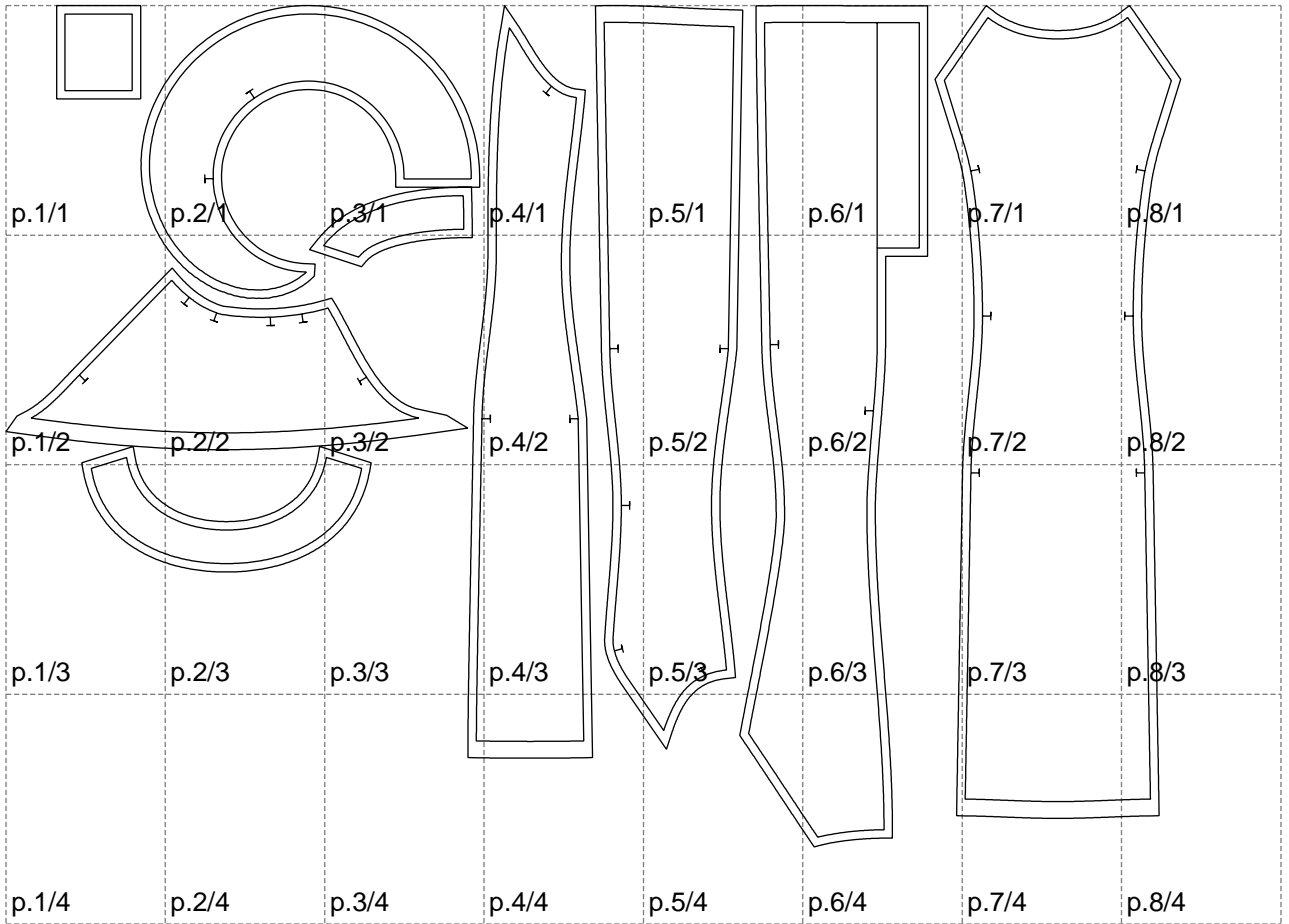

Not for print

Paper size: A4, size:1399.00 x1001.80 mm

# Example

size:1499.00 x1346.60 mm

Maneken =1 ver.0

rz\_1=170

rz\_16=88

rz\_17=75.6

rz\_18=67.6

rz\_19=96

rz\_20=94.6

---

. . . . .  
. . . . .  
. . . . .