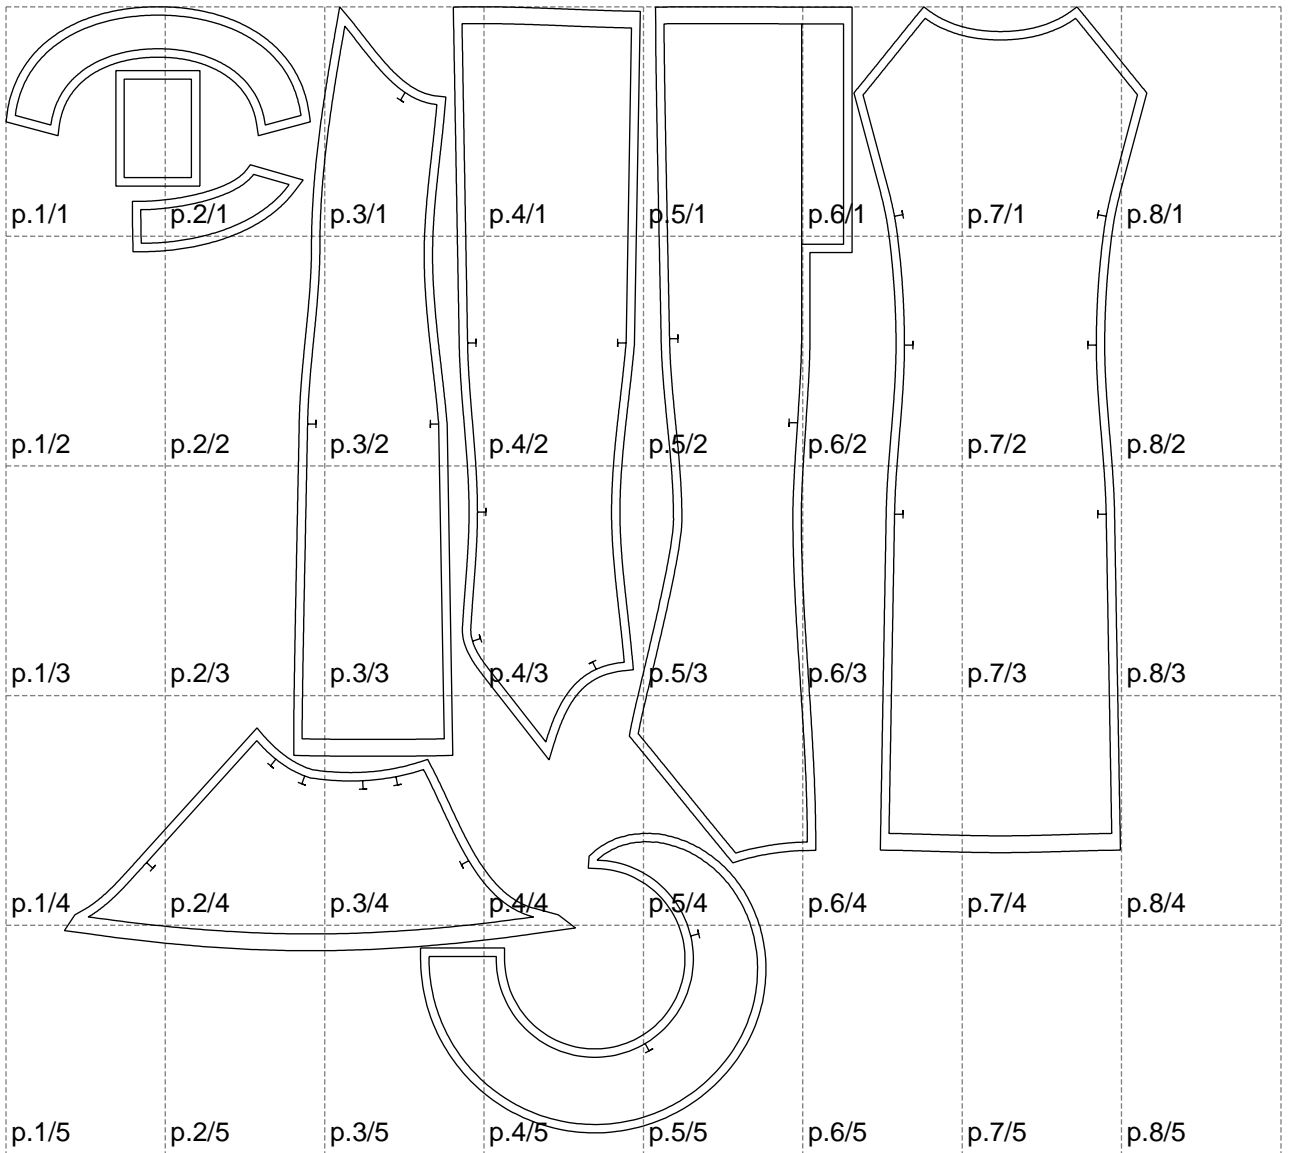

Not for print

Paper size: A4, size:1358.75 x1340.98 mm

# Example

size:1499.00 x1894.78 mm

Maneken =1 ver.0

rz\_1=170

rz\_16=116

rz\_17=100

rz\_18=98.8

rz\_19=124

rz\_20=121

---

. . . . .  
. . . . .  
. . . . .