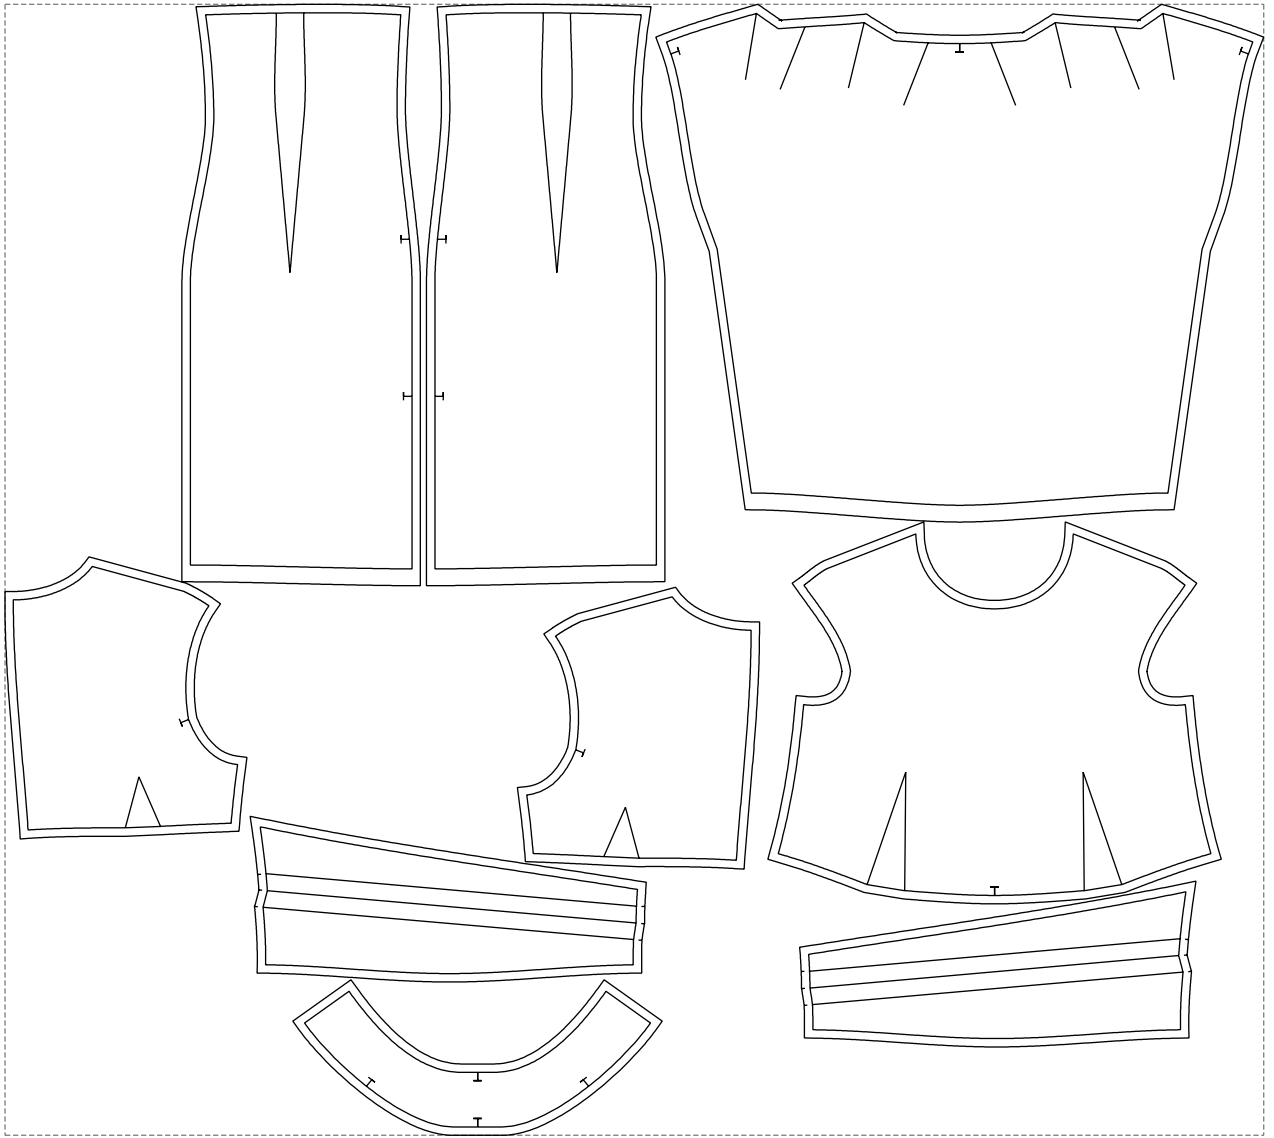

# Example

size:1499.00 x1347.16 mm

Maneken =1 ver.0

rz\_1=170

rz\_16=92

rz\_17=78.8

rz\_18=71.8

rz\_19=100