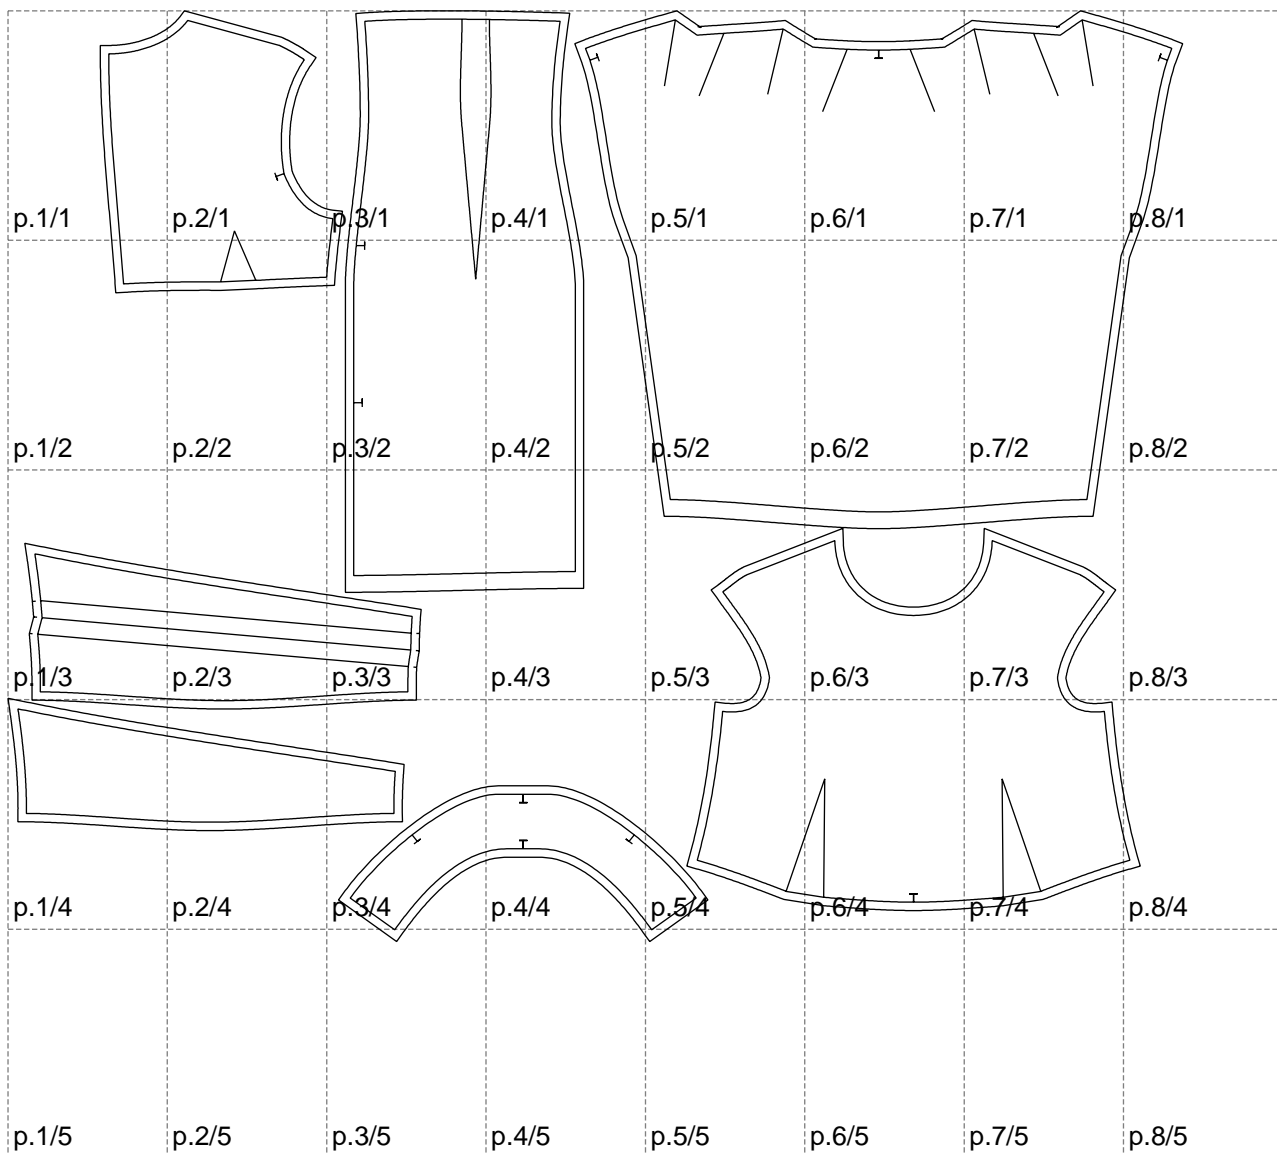

Not for print

Paper size: A4, size:1399.00 x1108.32 mm

# Example

size:1499.00 x1347.16 mm

Maneken =1 ver.0

rz\_1=170

rz\_16=92

rz\_17=78.8

rz\_18=71.8

rz\_19=100

rz\_20=98.1

---

. . . . .  
. . . . .  
. . . . .