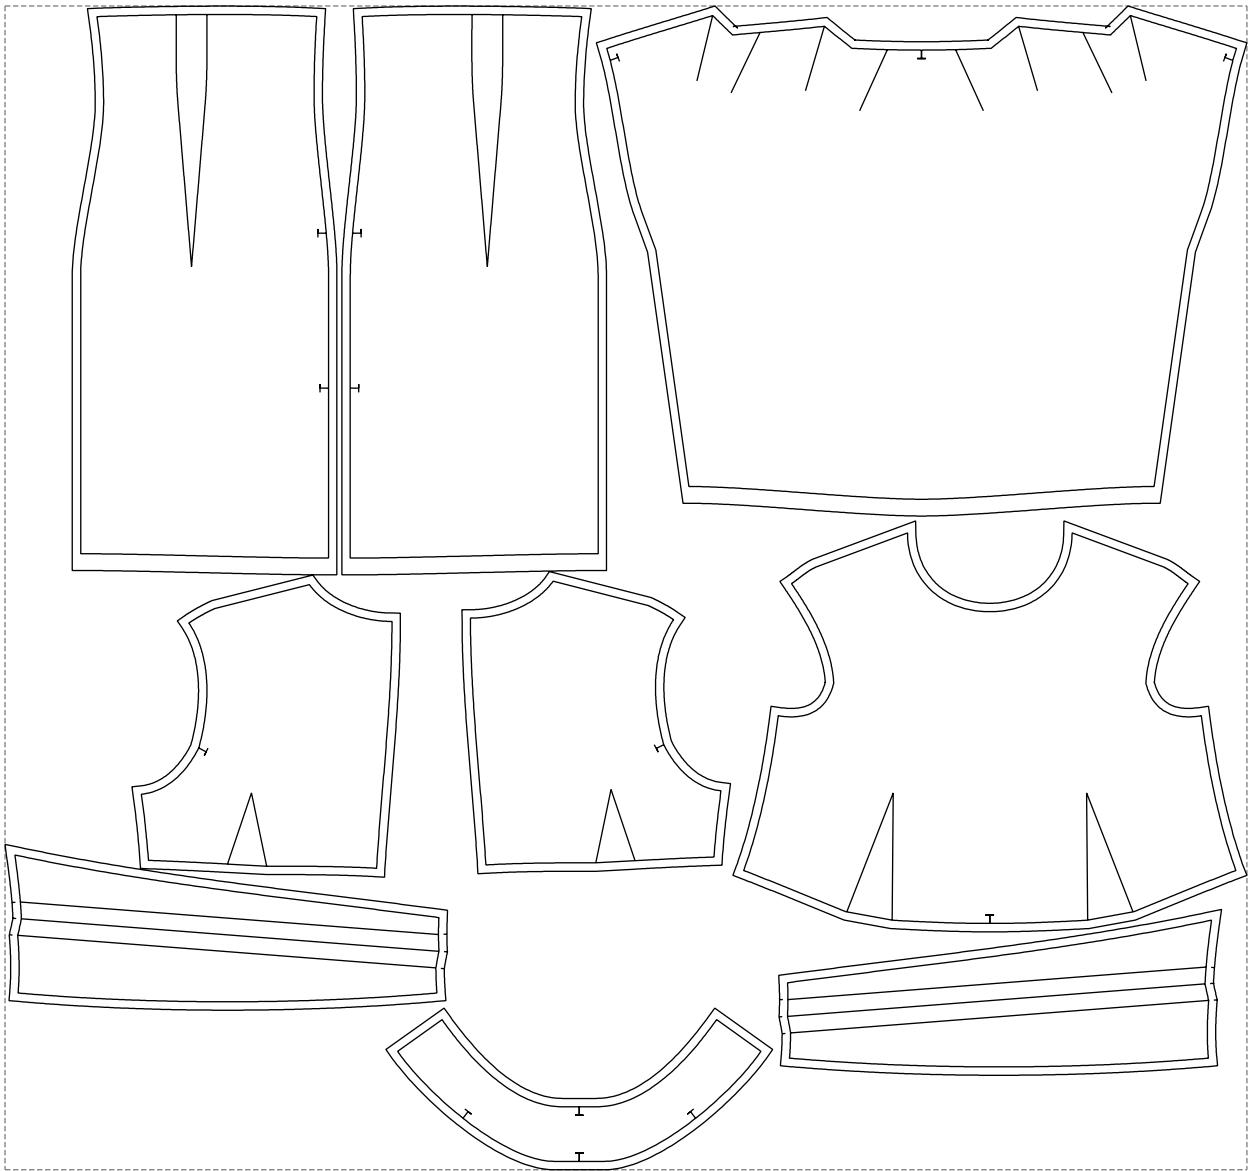

Not for print

Paper size: A4, size:1399.00 x1143.05 mm

# Example

size:1478.96 x1386.17 mm

Maneken =1 ver.0

rz\_1=170

rz\_16=104

rz\_17=88.9

rz\_18=84.4

rz\_19=112