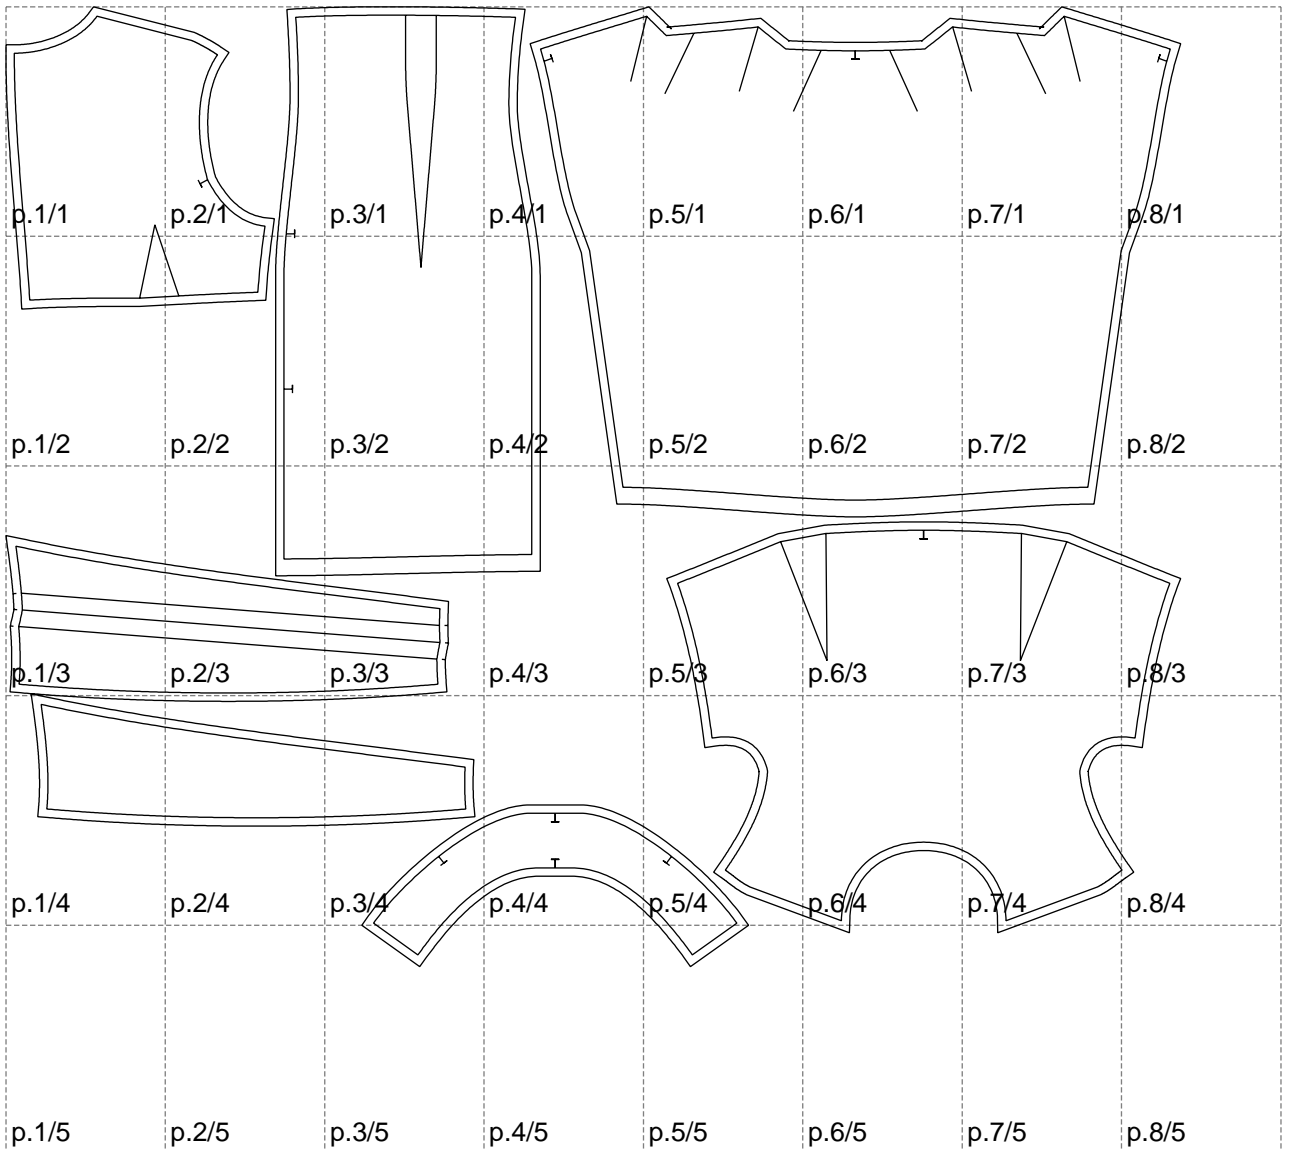

Not for print

Paper size: A4, size:1399.00 x1143.05 mm

# Example

size:1478.96 x1386.17 mm

Maneken =1 ver.0

rz\_1=170

rz\_16=104

rz\_17=88.9

rz\_18=84.4

rz\_19=112

rz\_20=109.3

---

. . . . .  
. . . . .  
. . . . .