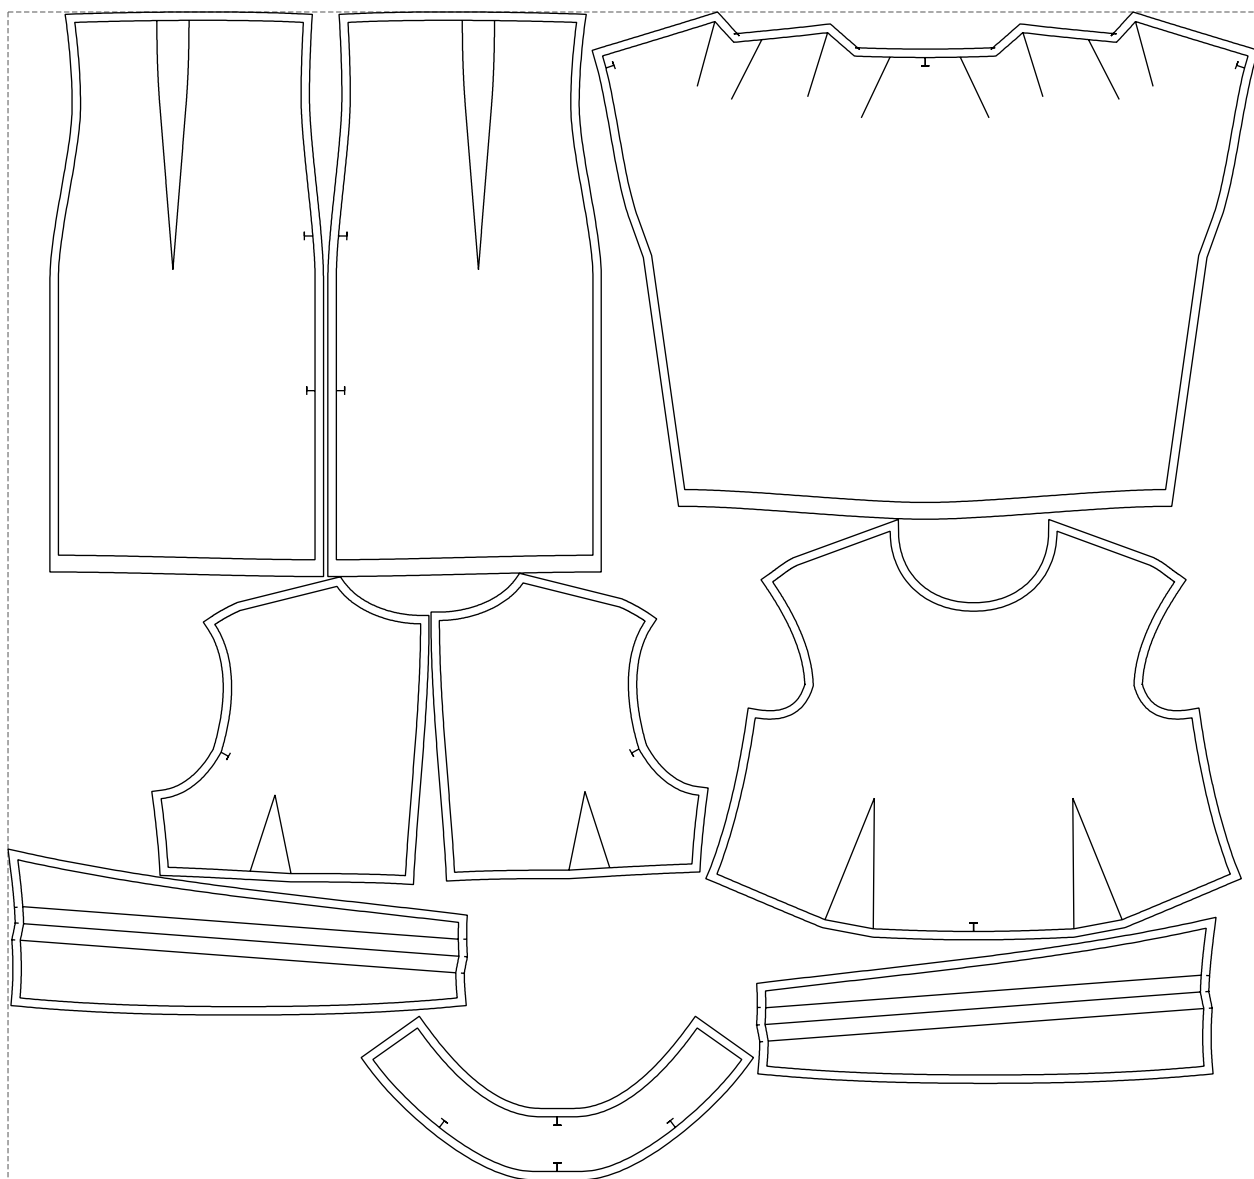

Not for print

Paper size: A4, size:1399.00 x1216.14 mm

# Example

size:1488.98 x1391.15 mm

Maneken =1 ver.0

rz\_1=170

rz\_16=108

rz\_17=92.5

rz\_18=89.2

rz\_19=116