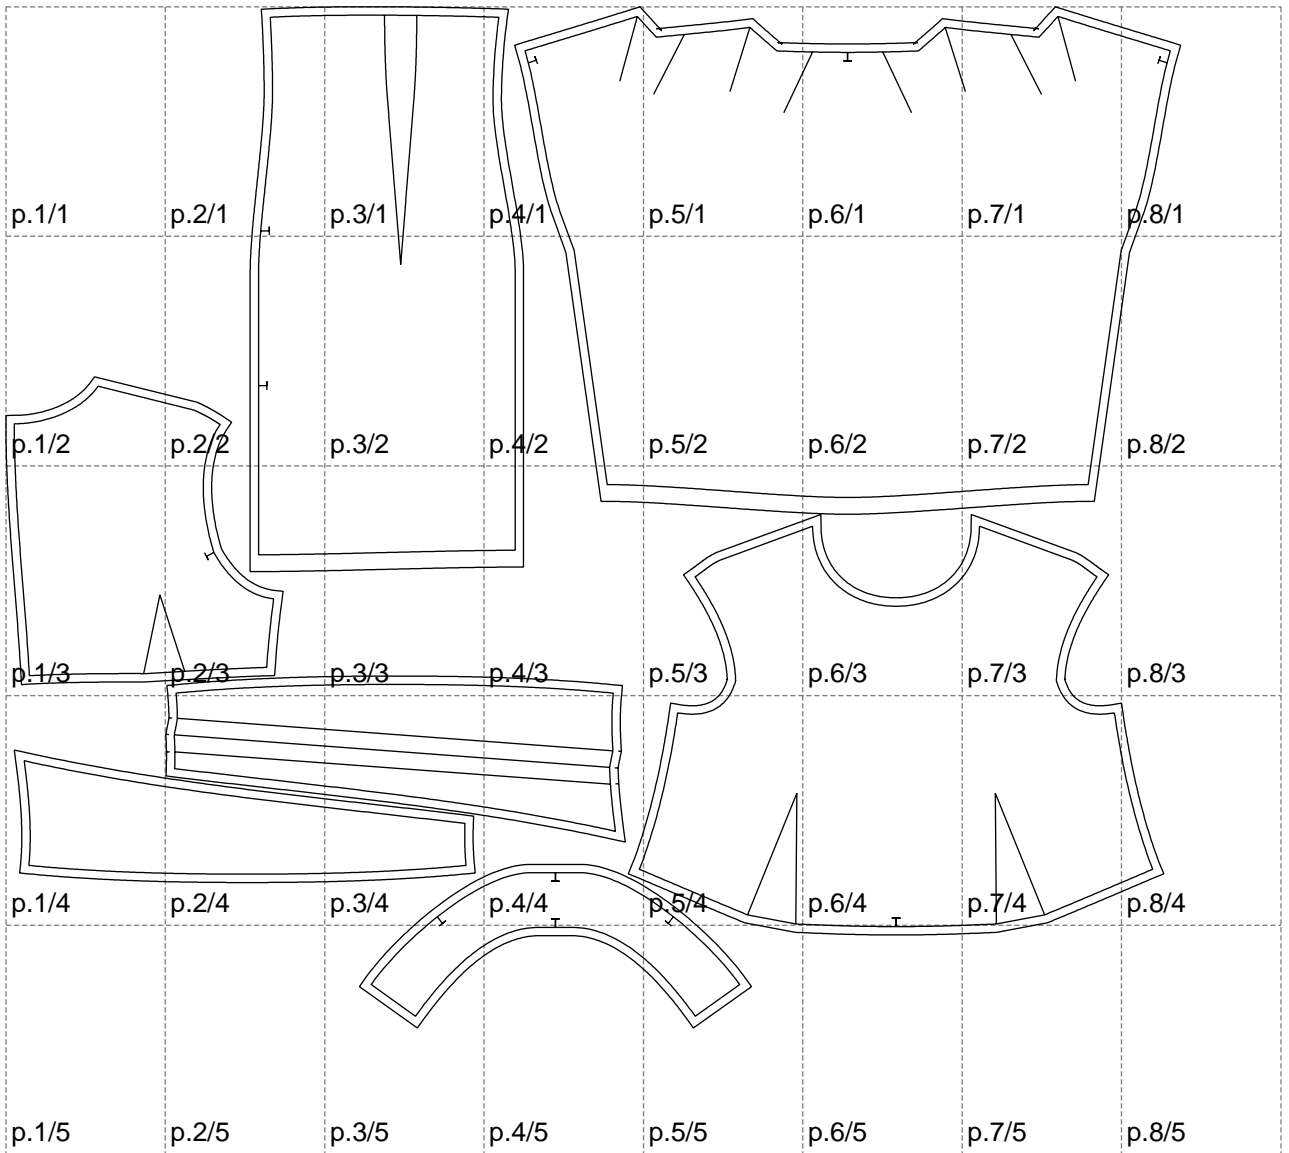

Not for print

Paper size: A4, size:1399.00 x1216.14 mm

# Example

size:1488.98 x1391.15 mm

Maneken =1 ver.0

rz\_1=170

rz\_16=108

rz\_17=92.5

rz\_18=89.2

rz\_19=116

rz\_20=113

---

. . . . .  
. . . . .  
. . . . .