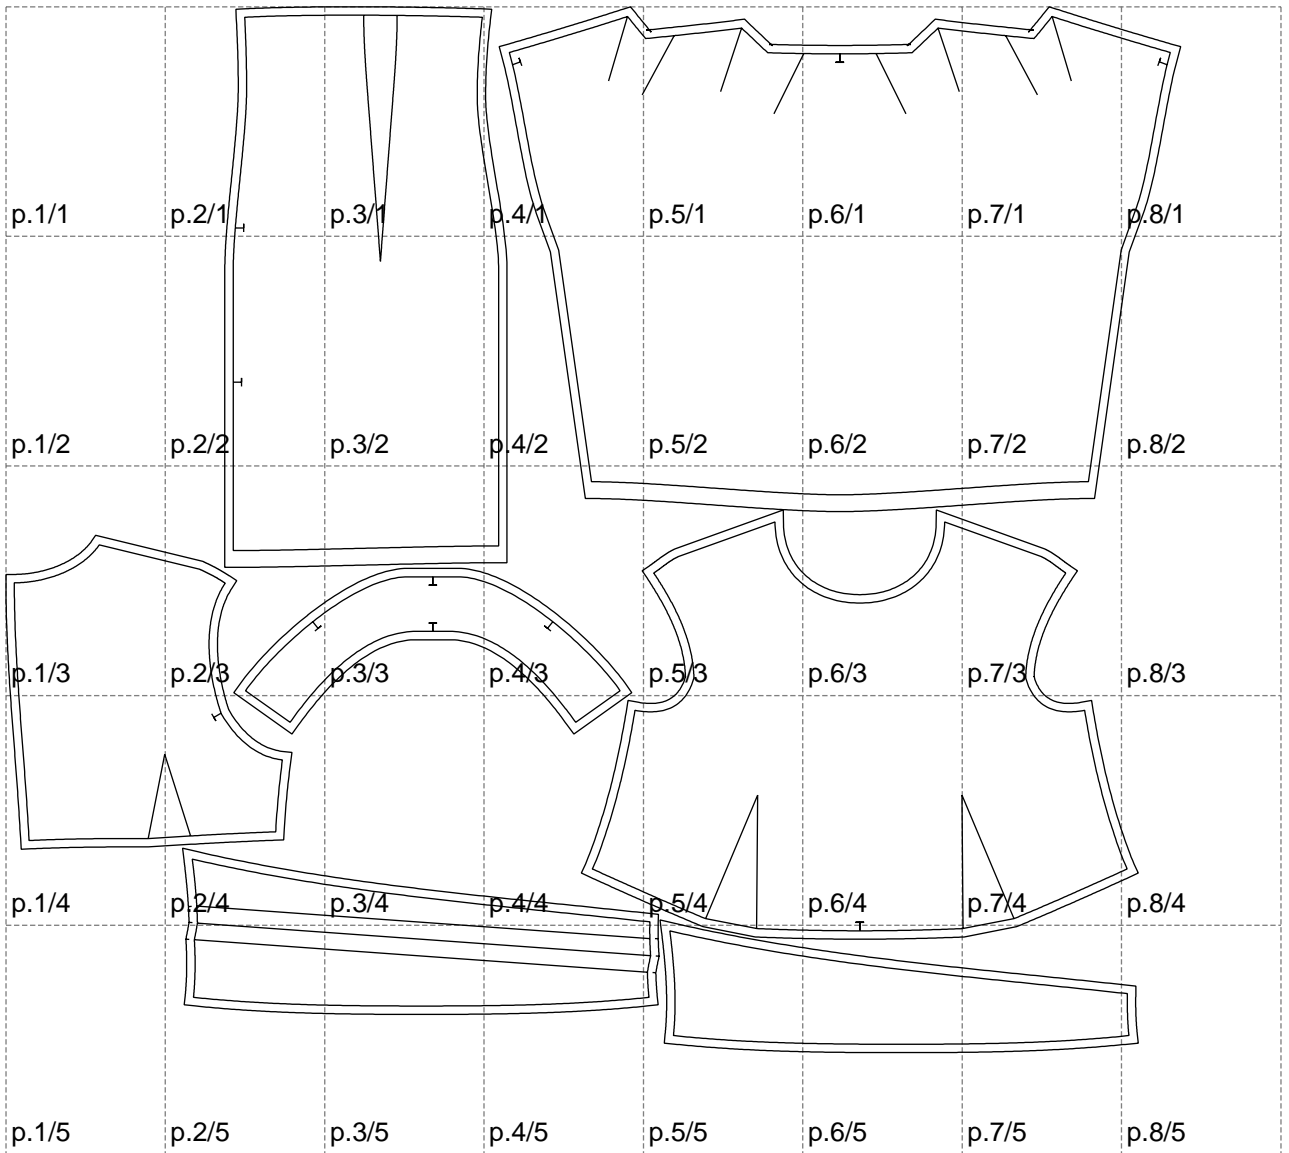

Not for print

Paper size: A4, size:1399.00 x1245.42 mm

# Example

size:1478.95 x1410.80 mm

Maneken =1 ver.0

rz\_1=170

rz\_16=112

rz\_17=96.2

rz\_18=94

rz\_19=120

rz\_20=117

---

. . . . .  
. . . . .  
. . . . .