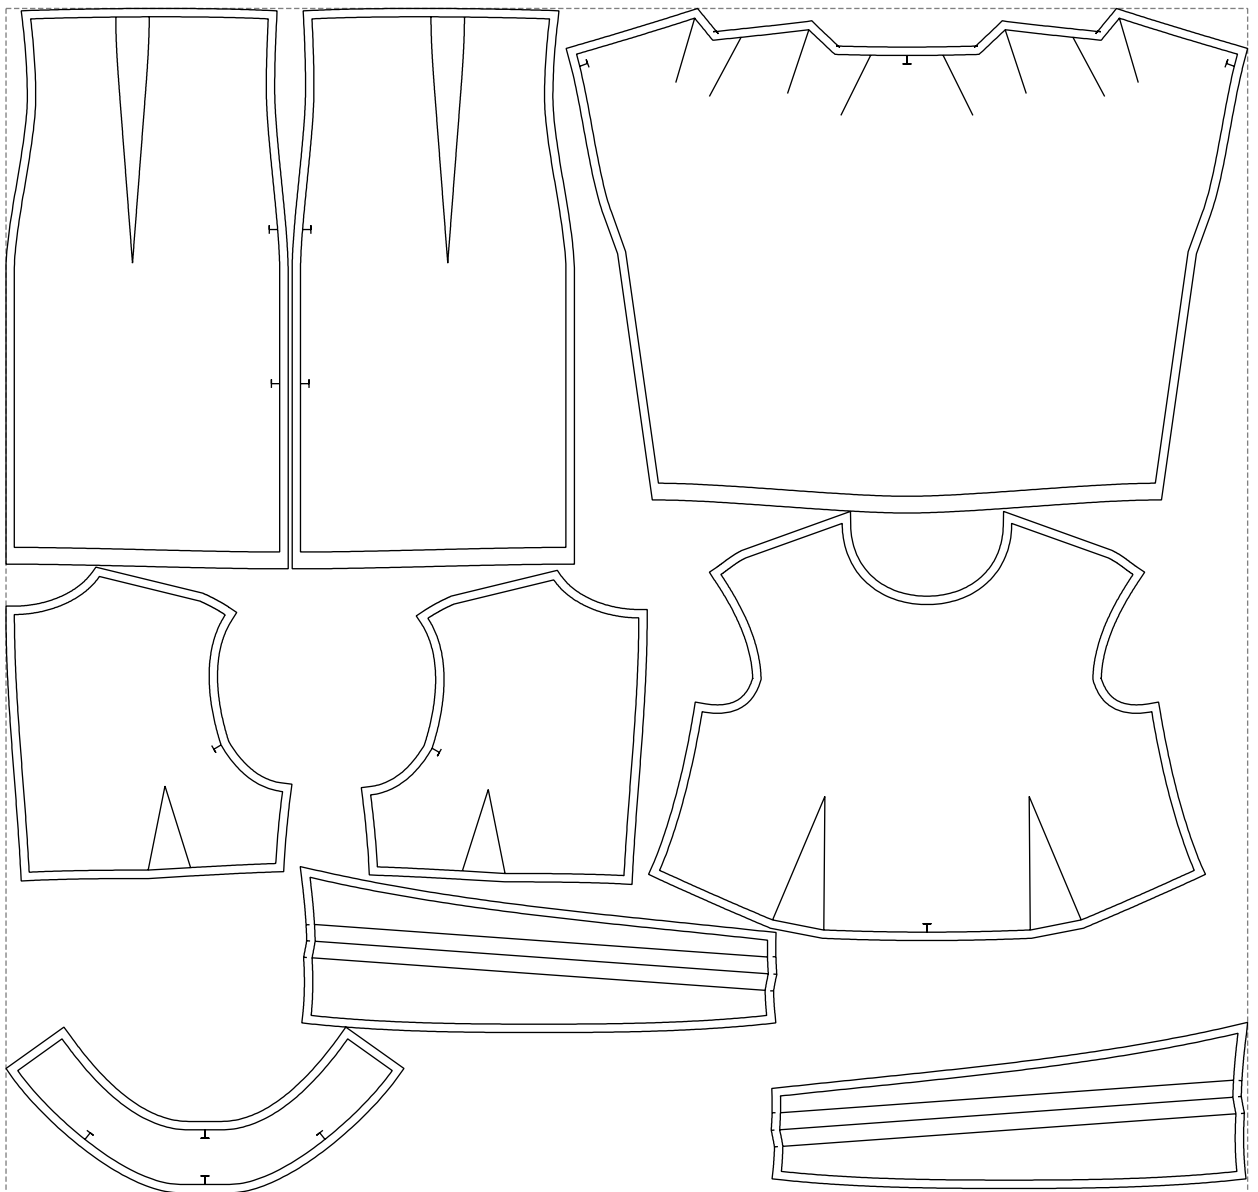

Not for print

Paper size: A4, size:1399.00 x1245.42 mm

# Example

size:1478.95 x1410.80 mm

Maneken =1 ver.0

rz\_1=170

rz\_16=112

rz\_17=96.2

rz\_18=94

rz\_19=120