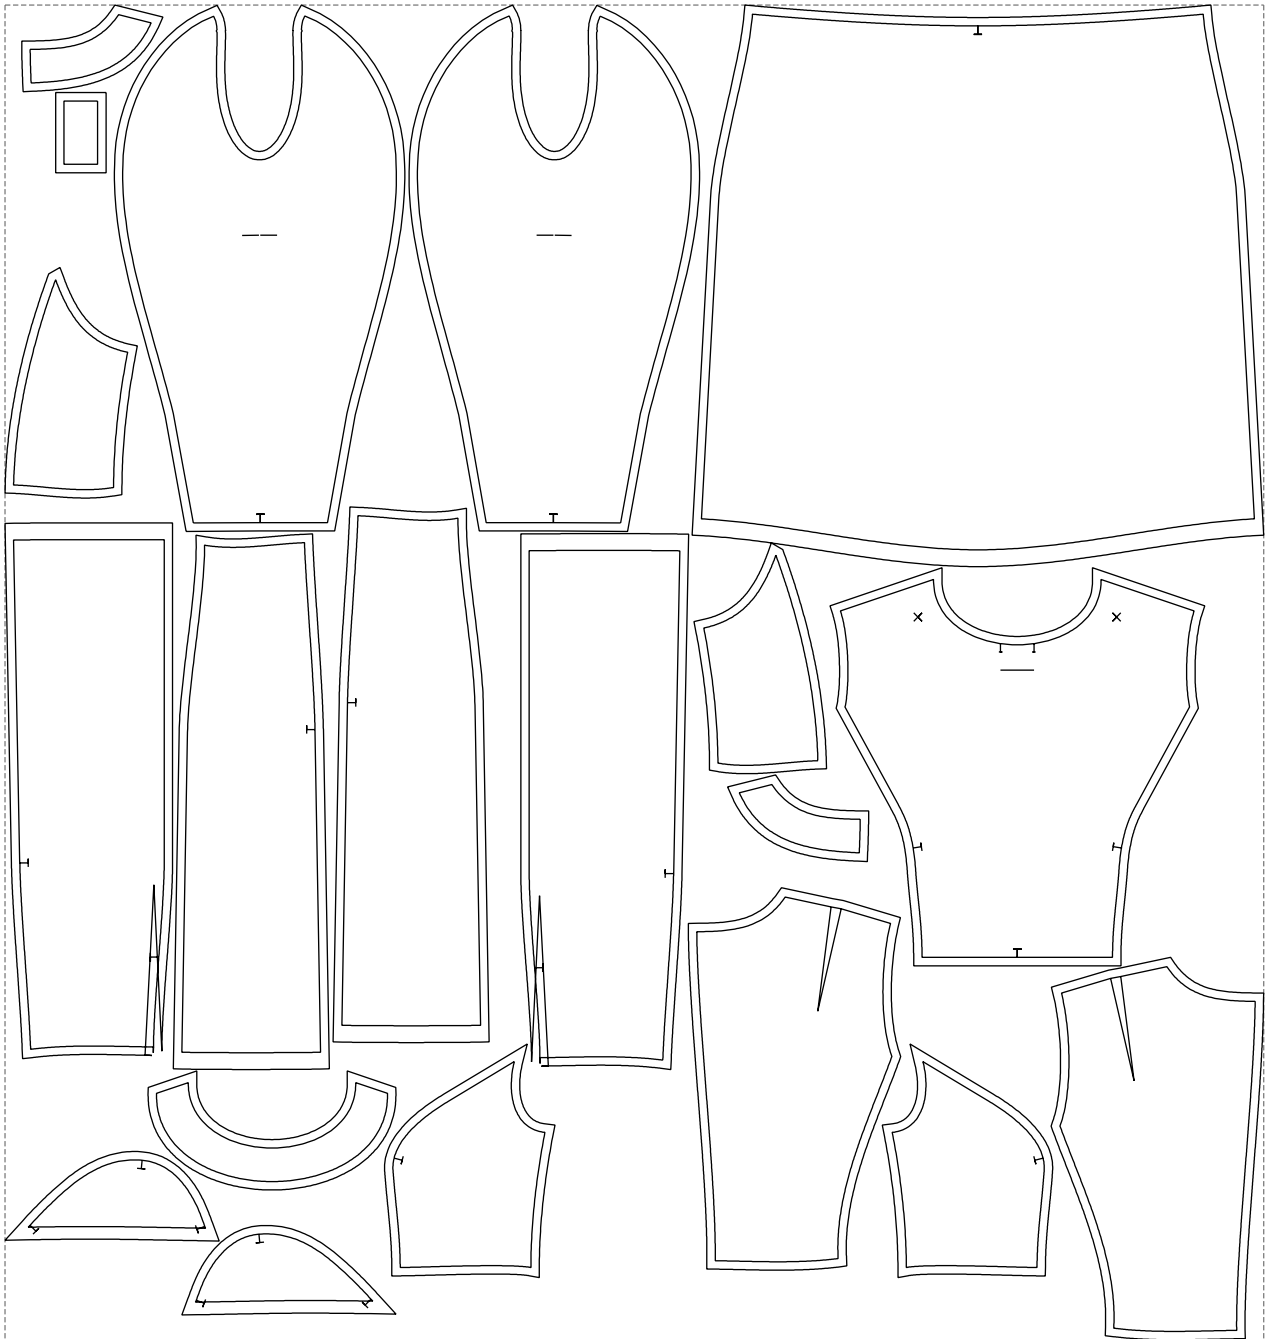

Not for print

Paper size: A4, size:1399.00 x1122.47 mm

# Example

size:1499.00 x1589.80 mm

Maneken =1 ver.0

rz\_1=170

rz\_16=116

rz\_17=100

rz\_18=98.8

rz\_19=124