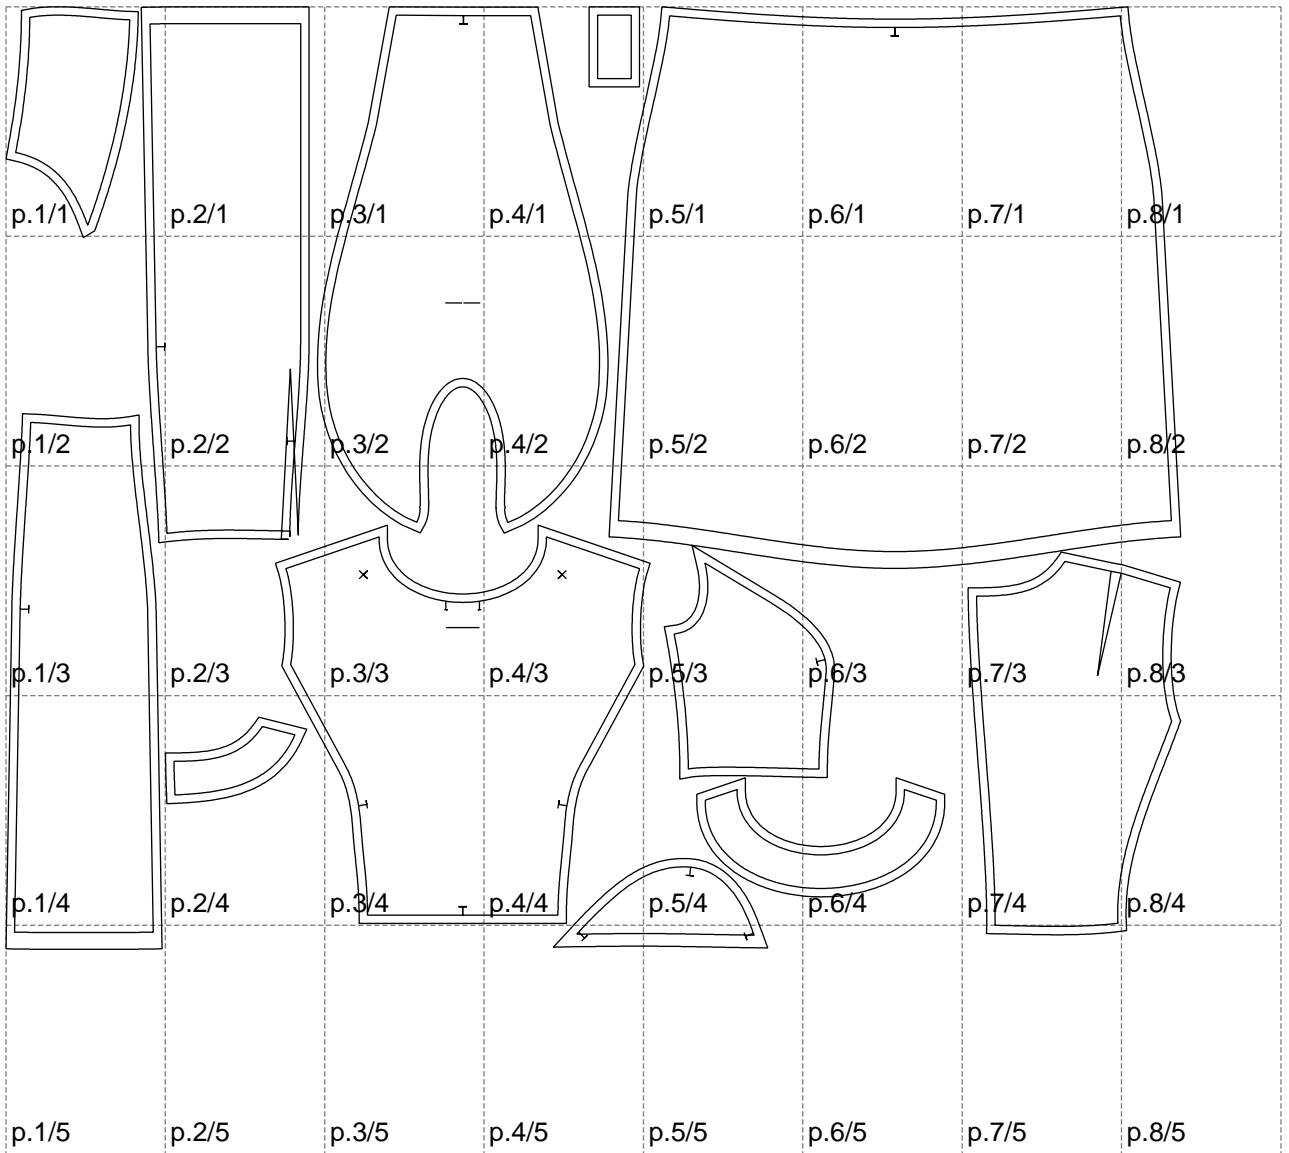

Not for print

Paper size: A4, size:1399.00 x1122.47 mm

# Example

size:1499.00 x1589.80 mm

Maneken =1 ver.0

rz\_1=170

rz\_16=116

rz\_17=100

rz\_18=98.8

rz\_19=124

rz\_20=121

---

. . . . .  
. . . . .  
. . . . .