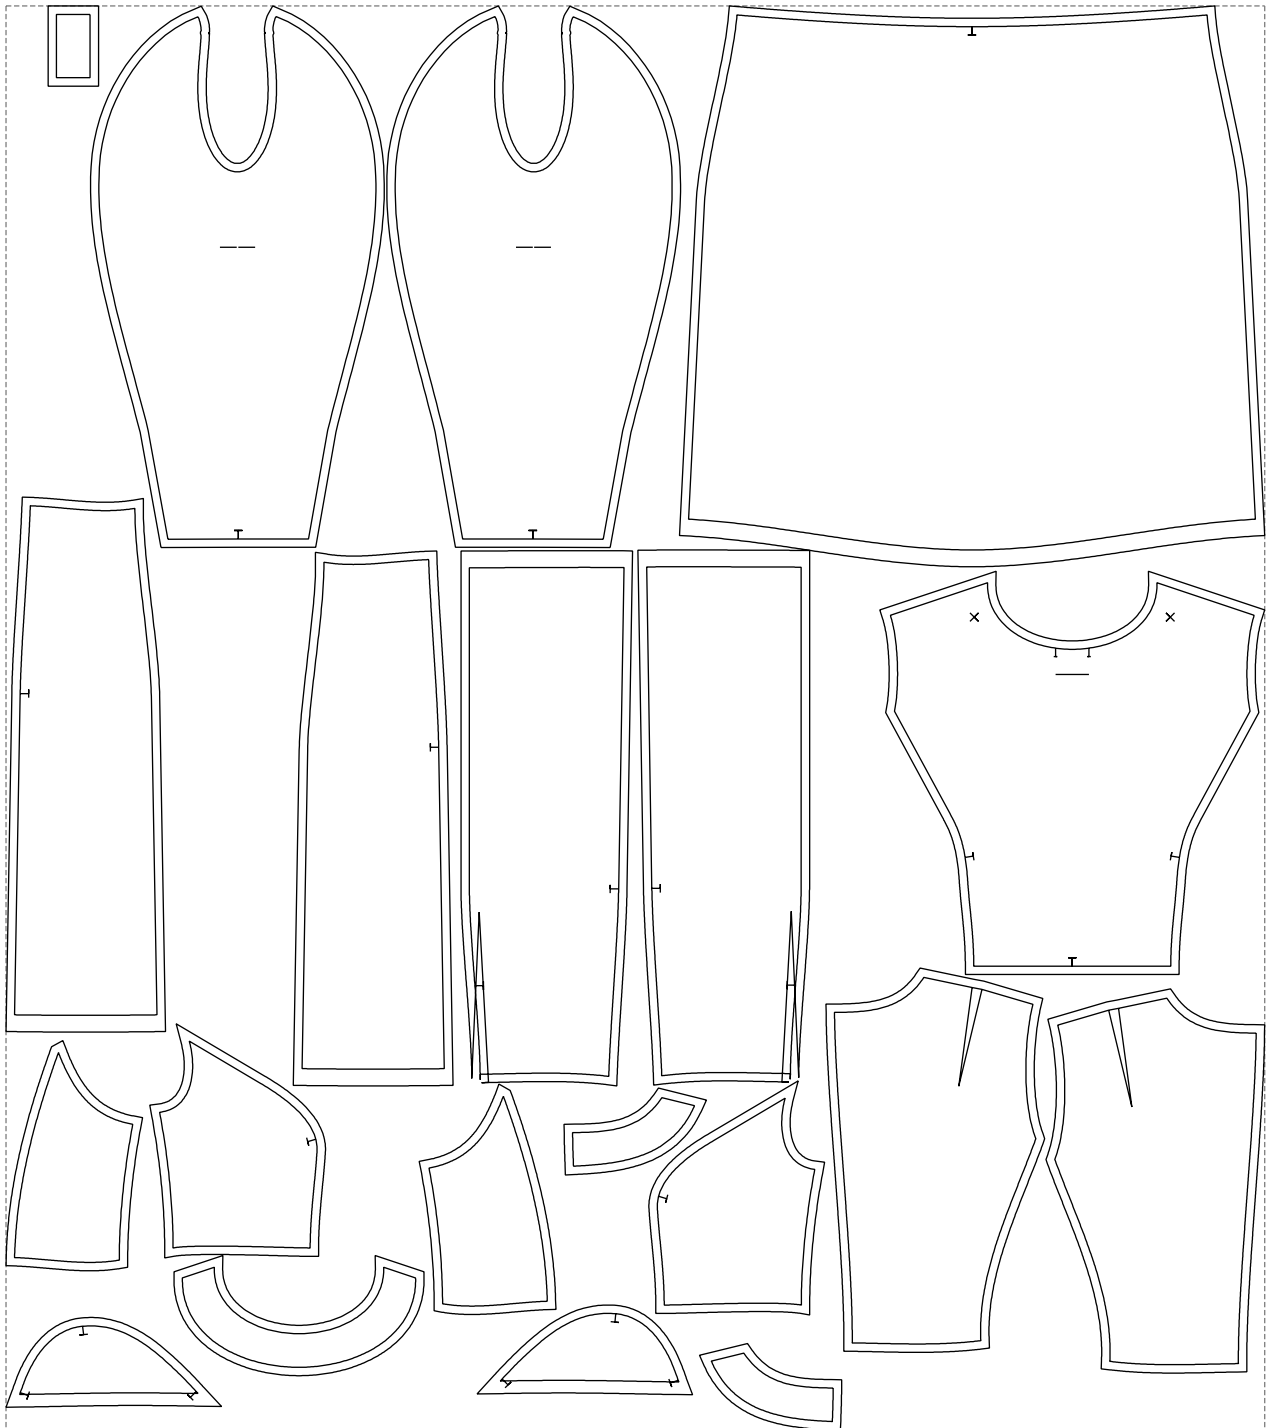

Not for print

Paper size: A4, size:1399.00 x1269.24 mm

# Example

size:1499.00 x1696.65 mm

Maneken =1 ver.0

rz\_1=170

rz\_16=120

rz\_17=104

rz\_18=103.6

rz\_19=128

rz\_20=125.1

---

. . . . .  
. . . . .  
. . . . .