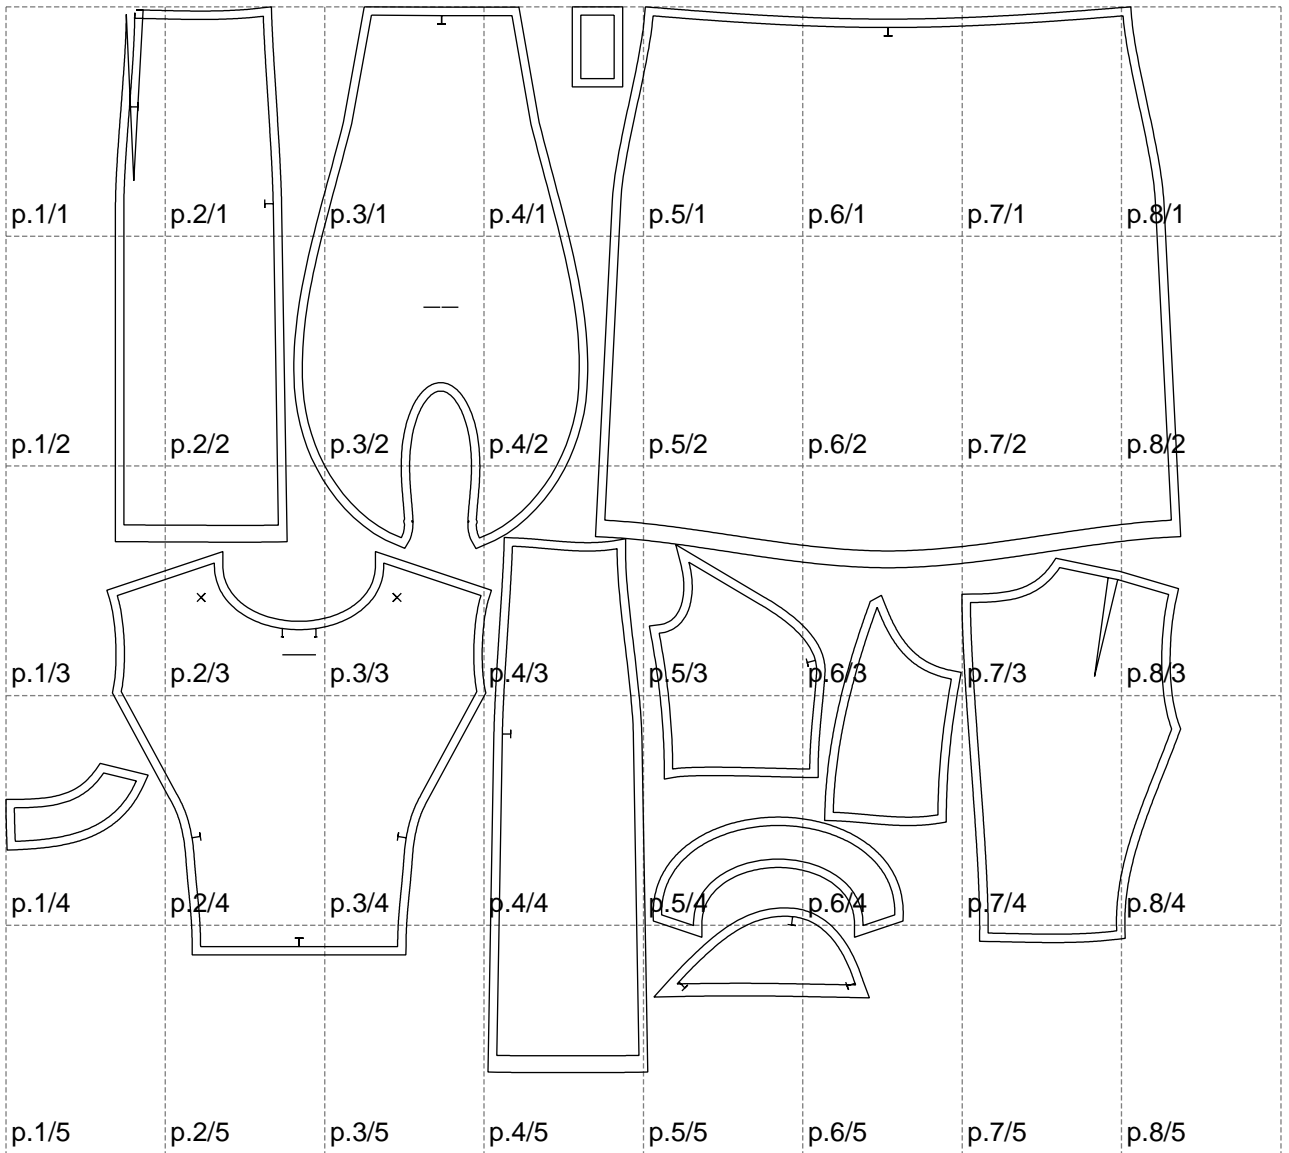

Not for print

Paper size: A4, size:1399.00 x1269.24 mm

# Example

size:1499.00 x1696.65 mm

Maneken =1 ver.0

rz\_1=170

rz\_16=120

rz\_17=104

rz\_18=103.6

rz\_19=128

rz\_20=125.1

---

. . . . .  
. . . . .  
. . . . .