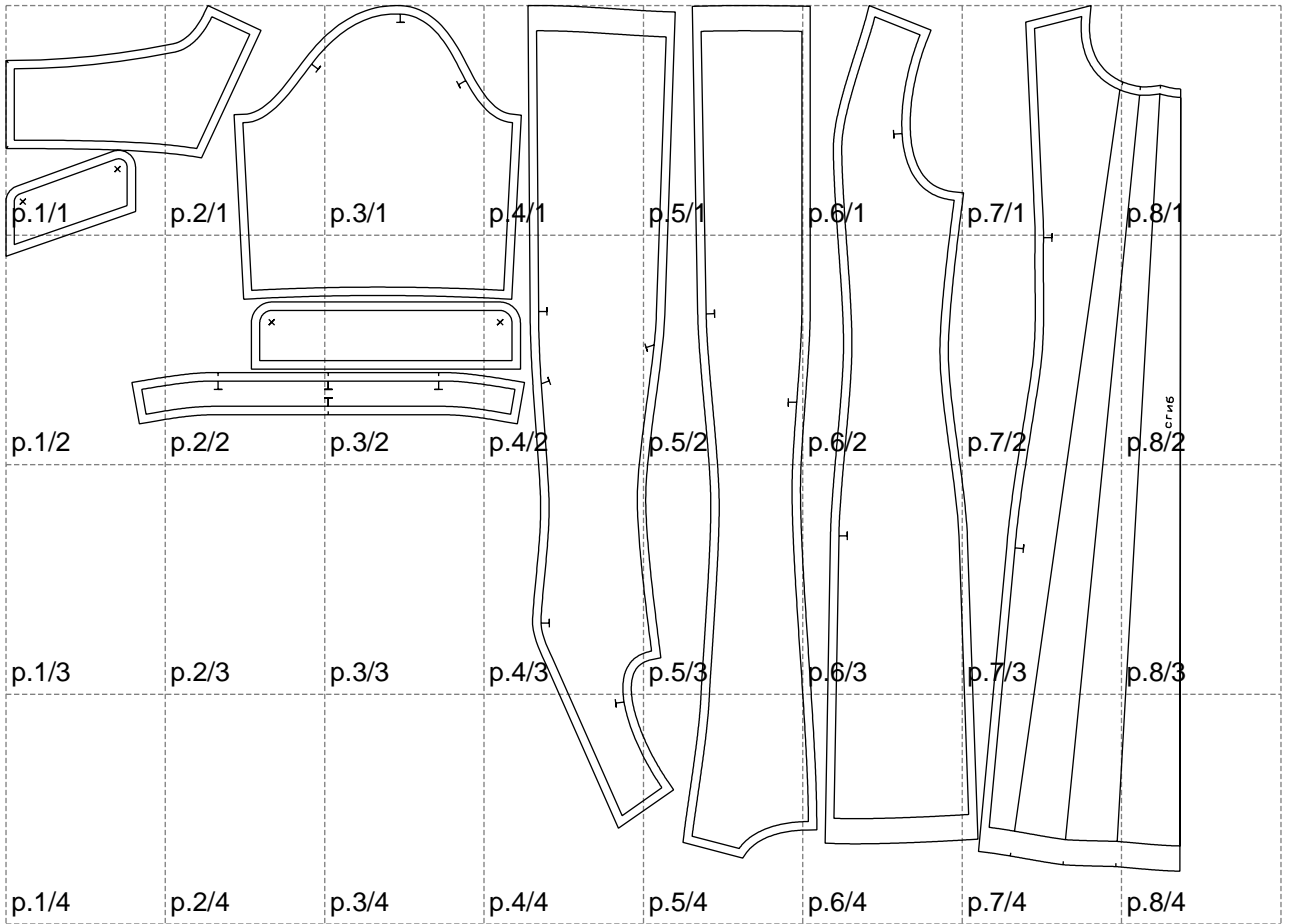

Not for print

Paper size: A4, size:1399.00 x1030.69 mm

# Example

size:1478.93 x1582.42 mm

Maneken =1 ver.0

rz\_1=170

rz\_16=88

rz\_17=75.6

rz\_18=67.6

rz\_19=96

rz\_20=94.6

---

. . . . .  
. . . . .  
. . . . .