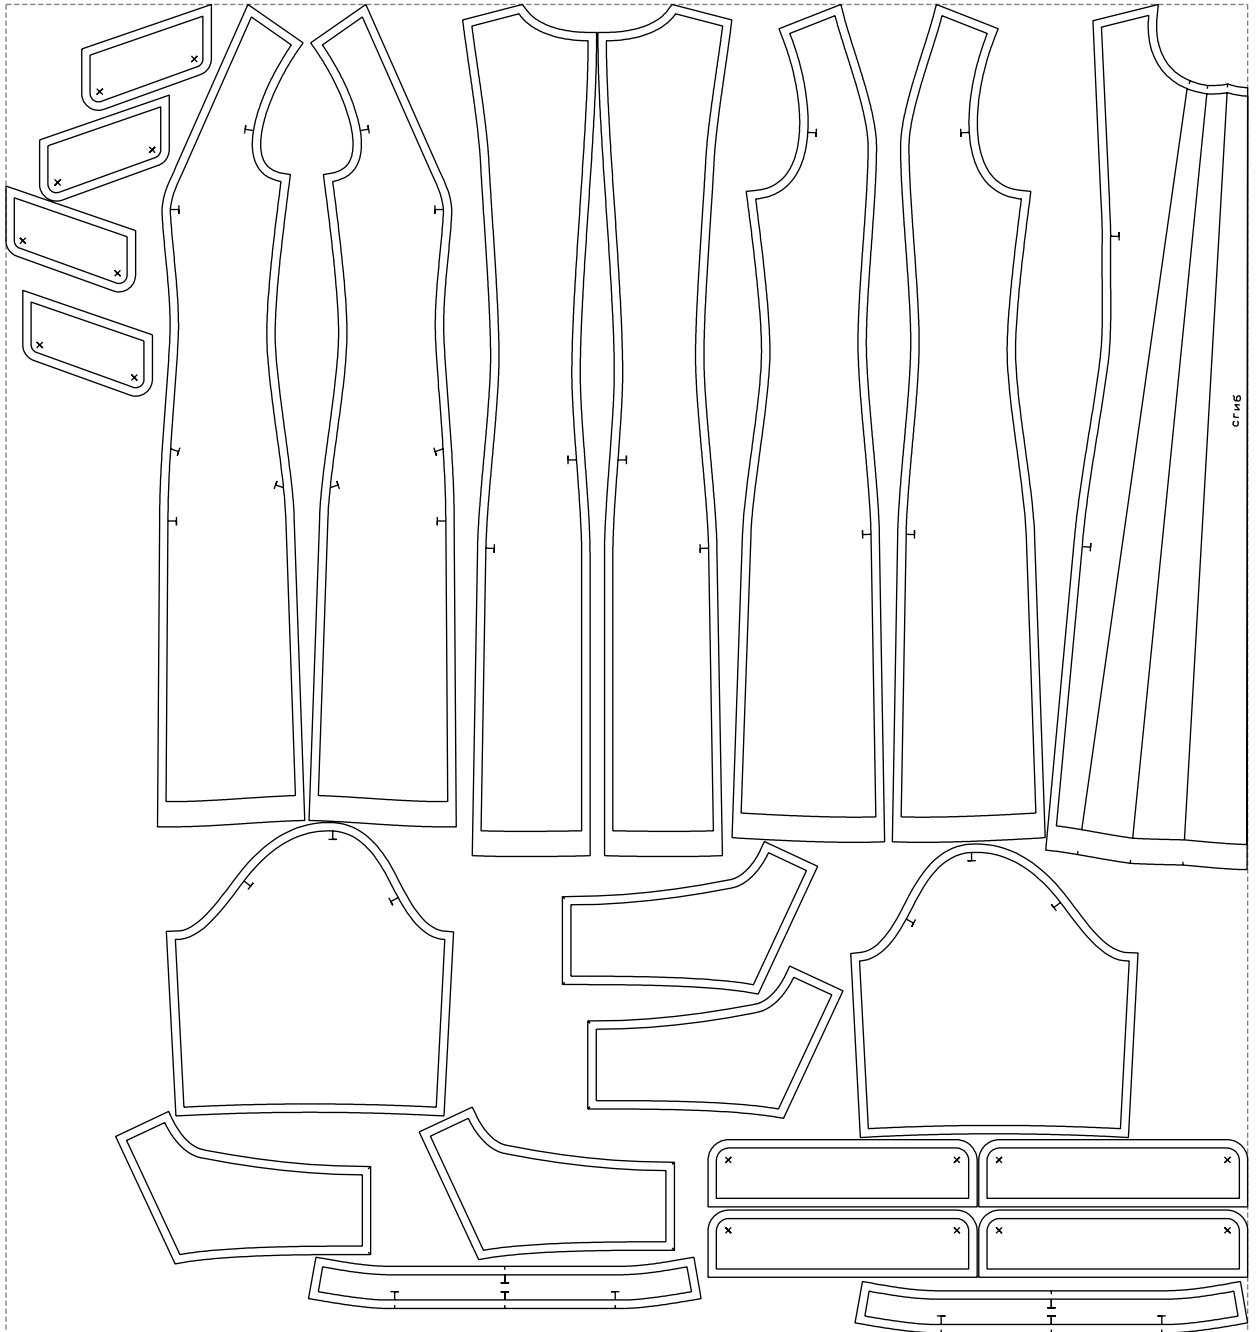

Not for print

Paper size: A4, size:1399.00 x1030.69 mm

# Example

size:1478.93 x1582.42 mm

Maneken =1 ver.0

rz\_1=170

rz\_16=88

rz\_17=75.6

rz\_18=67.6

rz\_19=96

rz\_20=94.6

---

. . . . .  
. . . . .  
. . . . .