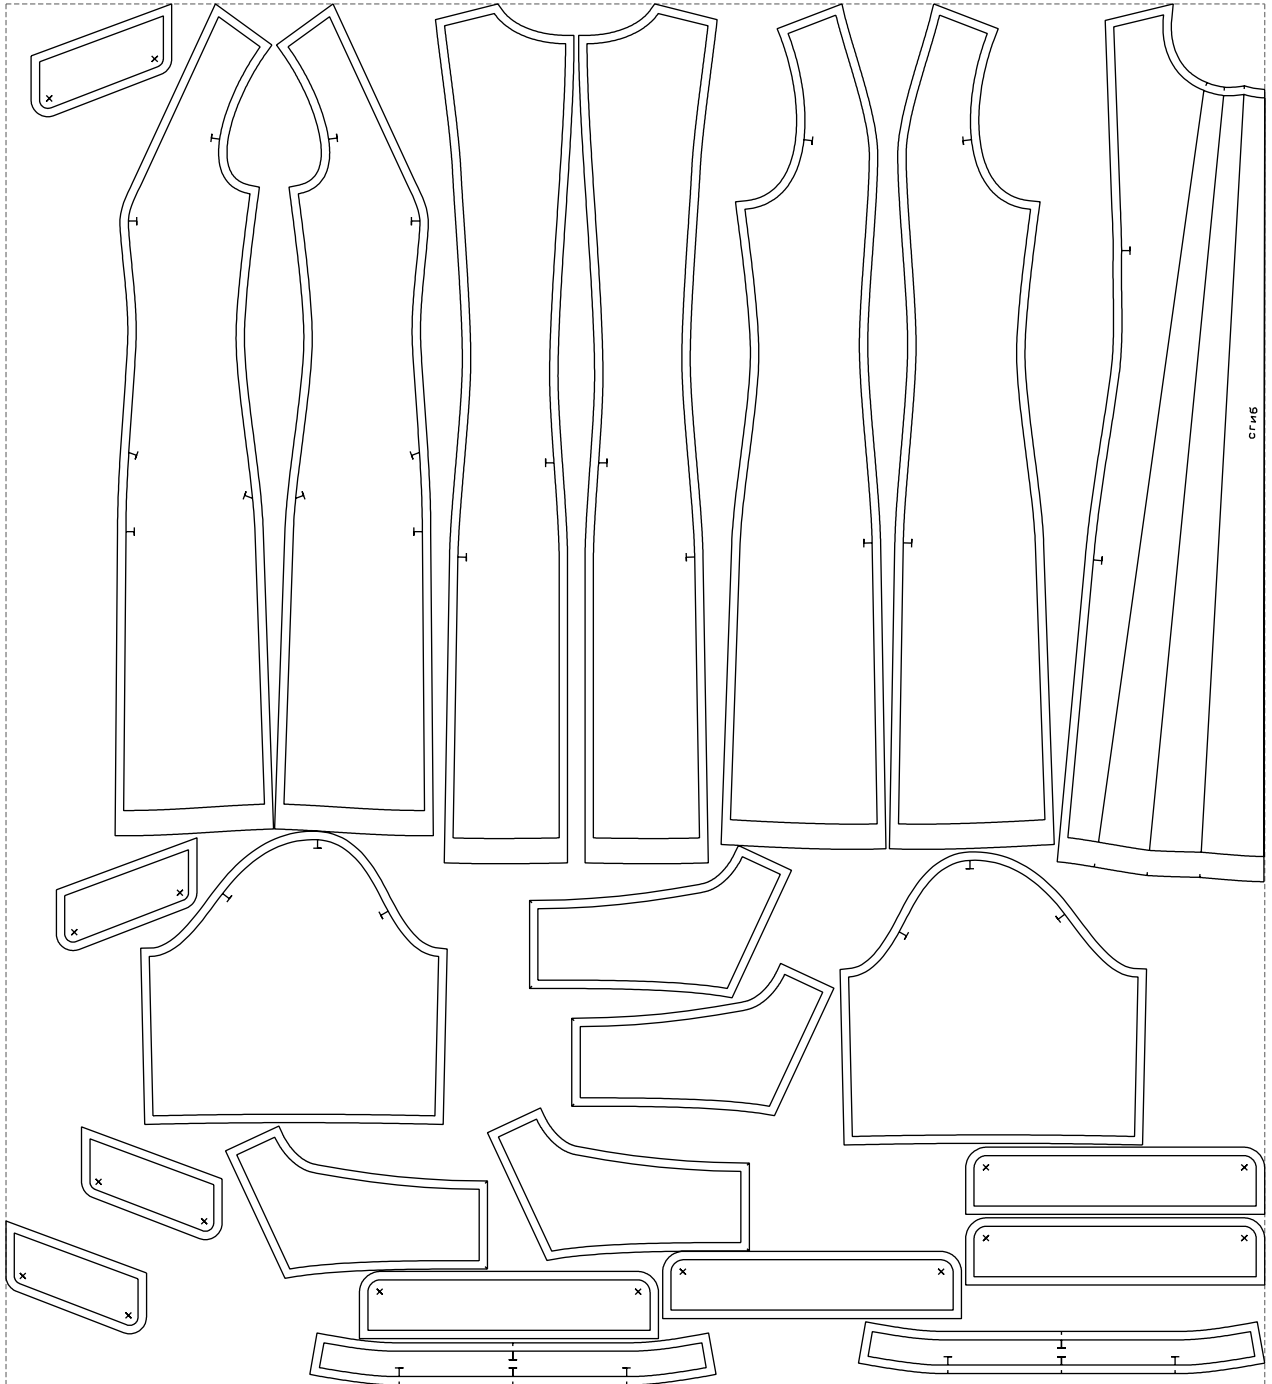

Not for print

Paper size: A4, size:1308.42 x1045.56 mm

# Example

size:1499.00 x1644.83 mm

Maneken =1 ver.0

rz\_1=170

rz\_16=96

rz\_17=82

rz\_18=76

rz\_19=104

rz\_20=101.8

---

. . . . .  
. . . . .  
. . . . .