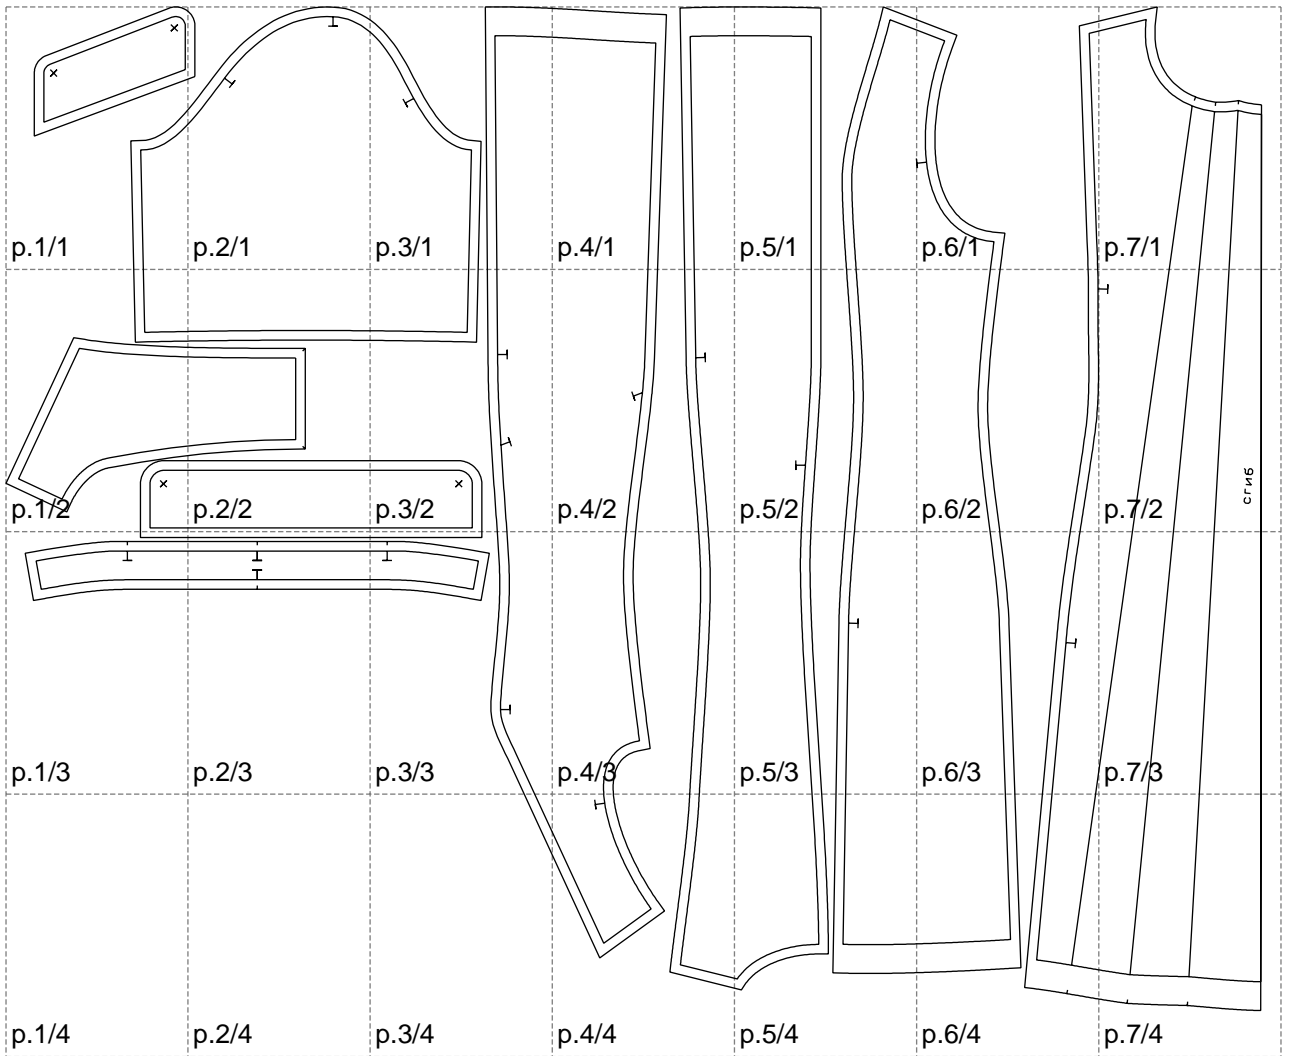

Not for print

Paper size: A4, size:1308.42 x1045.56 mm

# Example

size:1499.00 x1644.83 mm

Maneken =1 ver.0

rz\_1=170

rz\_16=96

rz\_17=82

rz\_18=76

rz\_19=104

rz\_20=101.8

---

. . . . .  
. . . . .  
. . . . .