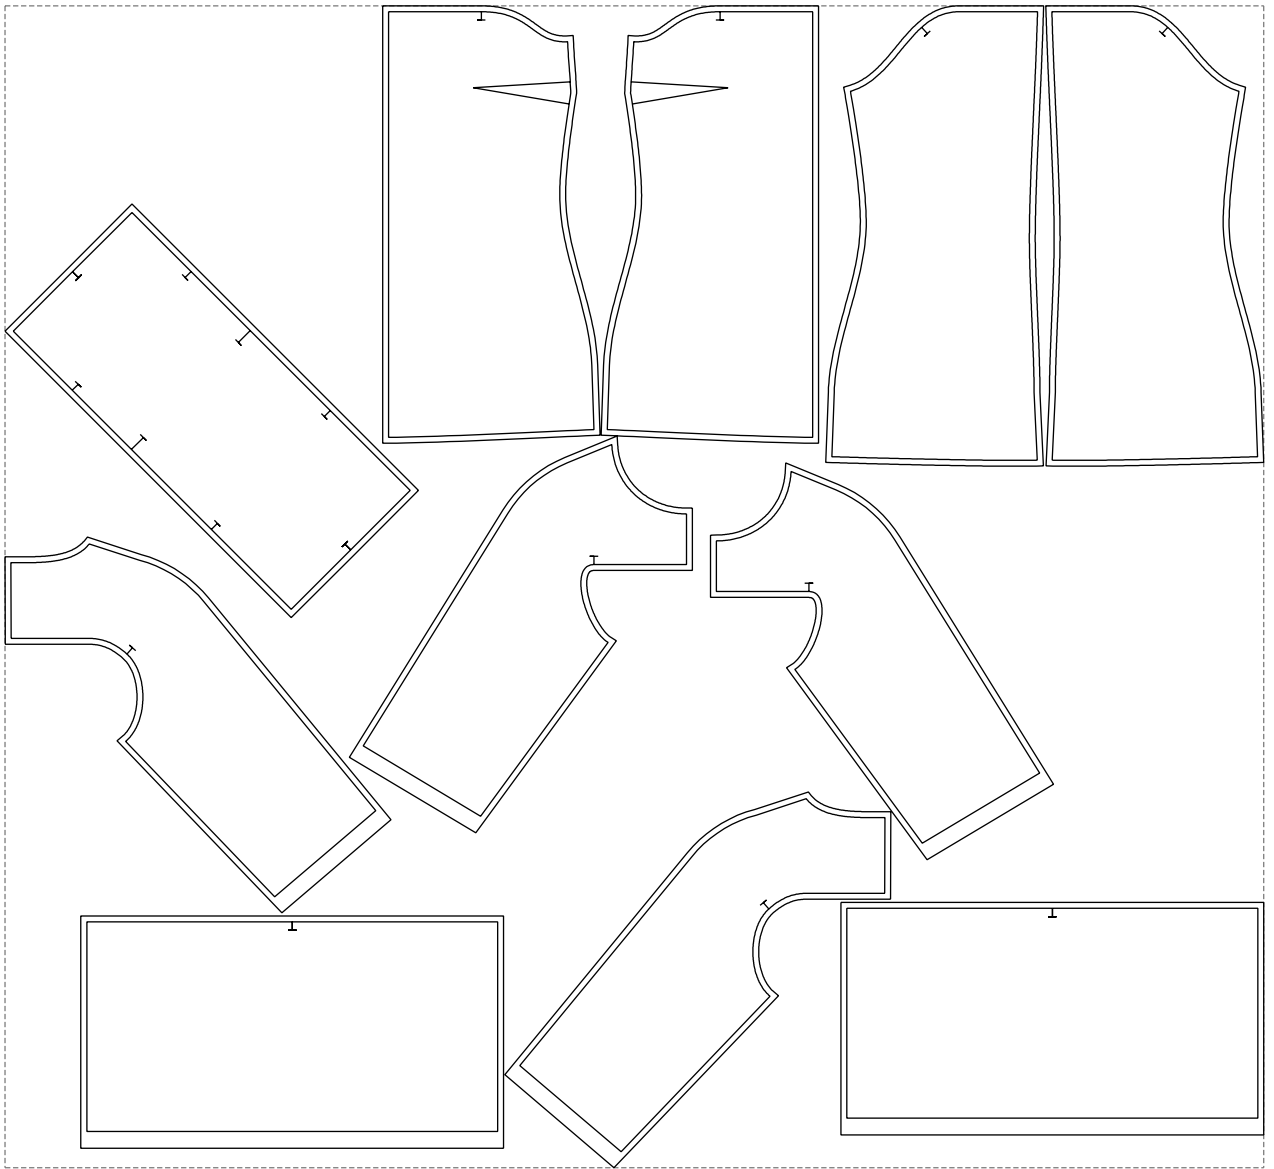

Not for print

Paper size: A4, size:1399.00 x864.83 mm

# Example

size:1499.00 x1384.09 mm

Maneken =1 ver.0

rz\_1=170

rz\_16=88

rz\_17=75.6

rz\_18=67.6

rz\_19=96