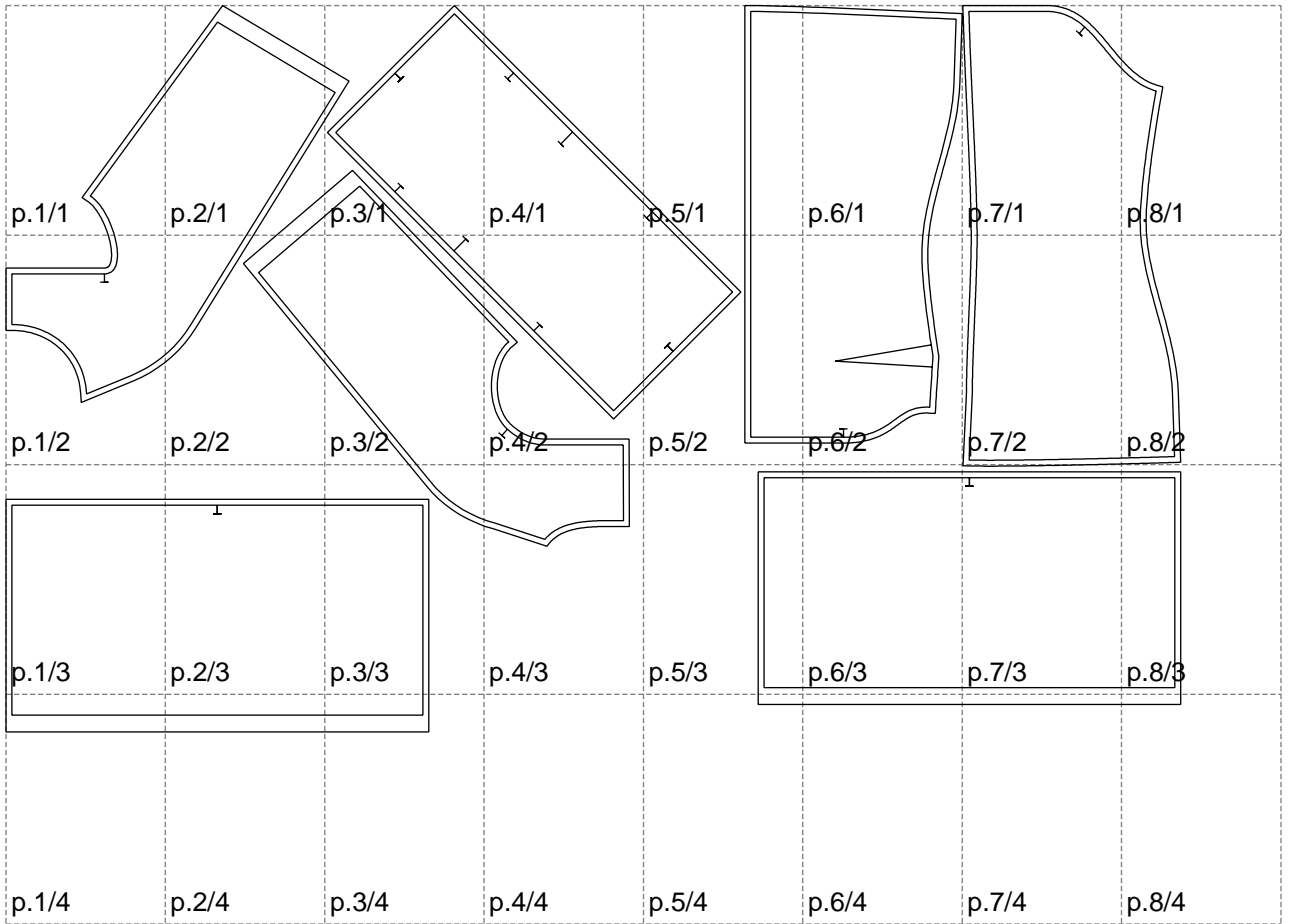

Not for print

Paper size: A4, size:1399.00 x864.83 mm

# Example

size:1499.00 x1384.09 mm

Maneken =1 ver.0

rz\_1=170

rz\_16=88

rz\_17=75.6

rz\_18=67.6

rz\_19=96

rz\_20=94.6

---

. . . . .  
. . . . .  
. . . . .