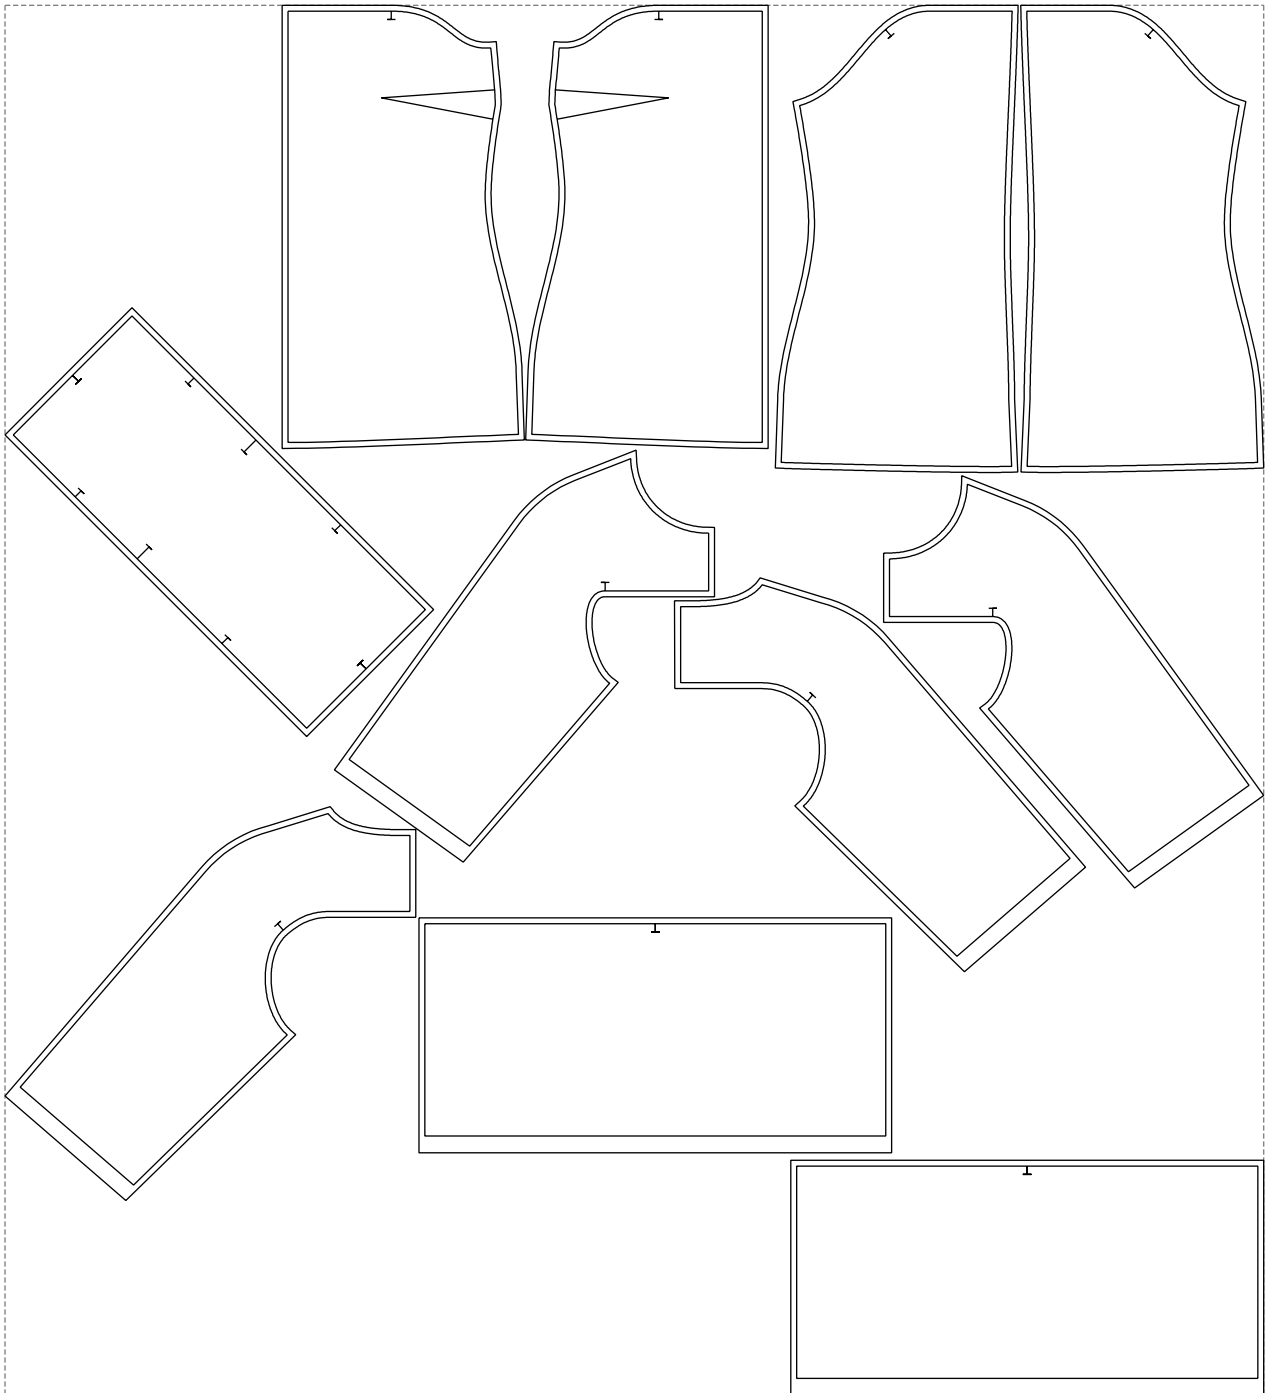

Not for print

Paper size: A4, size:1399.00 x1041.80 mm

# Example

size:1499.00 x1655.74 mm

Maneken =1 ver.0

rz\_1=170

rz\_16=100

rz\_17=85.4

rz\_18=80.2

rz\_19=108

rz\_20=105.4

---

. . . . .  
. . . . .  
. . . . .