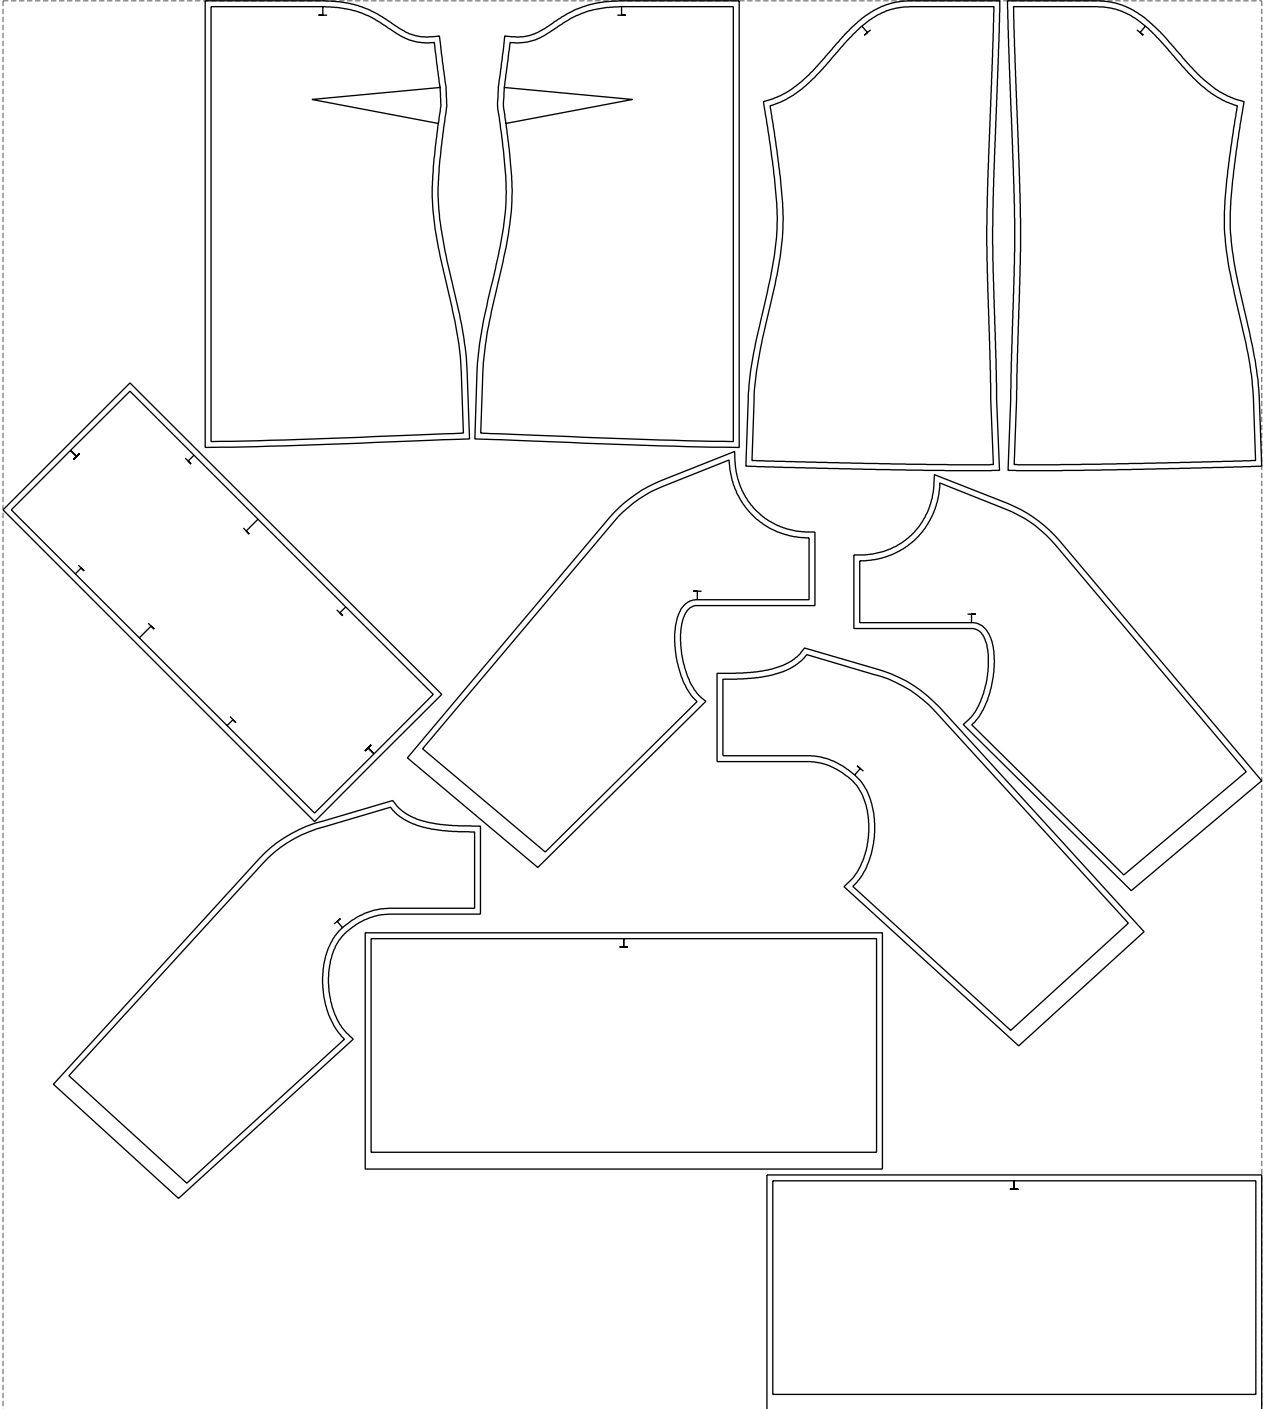

Not for print

Paper size: A4, size:1399.00 x1185.67 mm

# Example

size:1499.00 x1680.03 mm

Maneken =1 ver.0

rz\_1=170

rz\_16=108

rz\_17=92.5

rz\_18=89.2

rz\_19=116

rz\_20=113

---

. . . . .  
. . . . .  
. . . . .