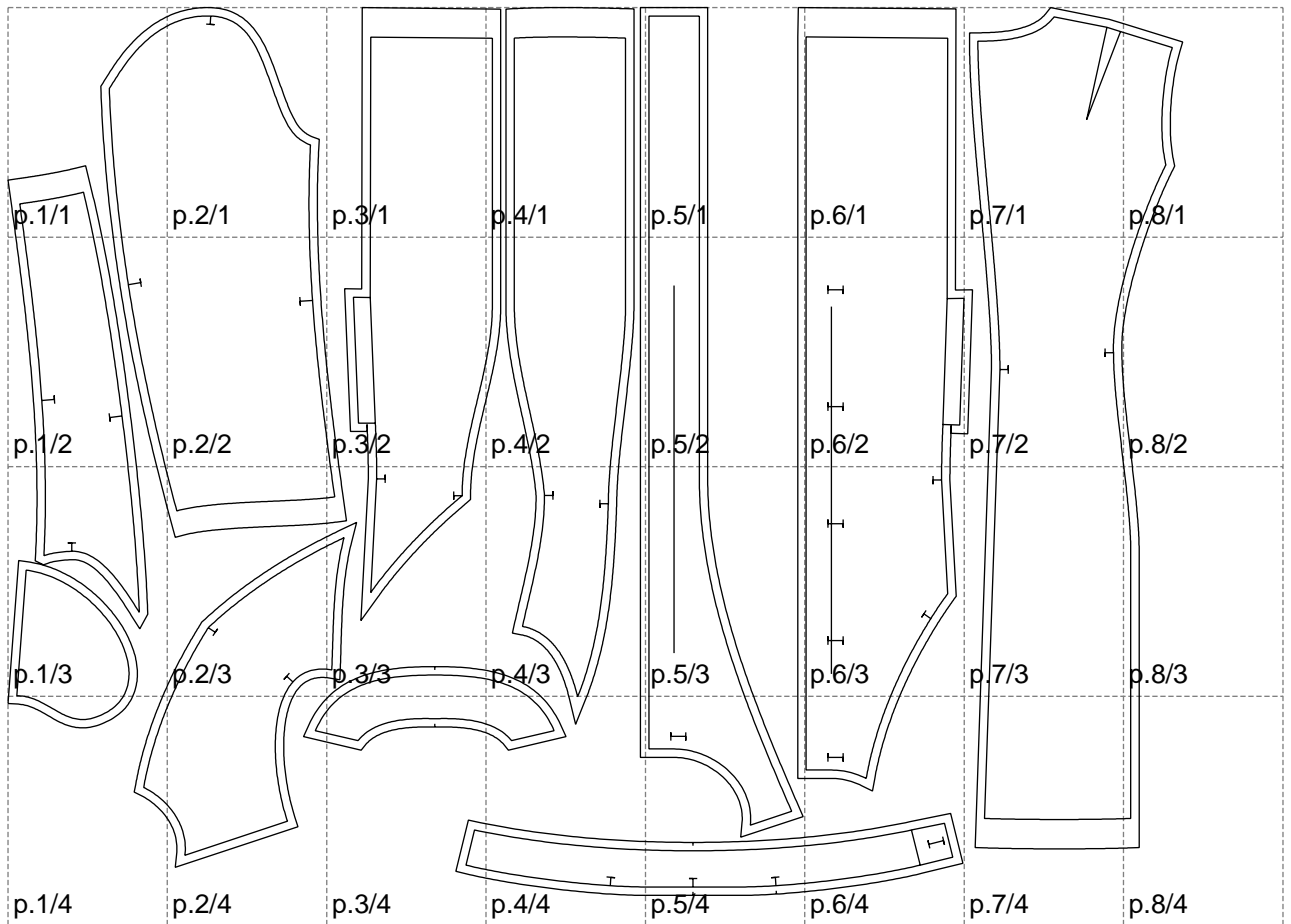

Not for print

Paper size: A4, size:1399.00 x1057.14 mm

# Example

size:635.93 x199.40 mm

Maneken =1 ver.0

rz\_1=170

rz\_16=92

rz\_17=78.8

rz\_18=71.8

rz\_19=100

rz\_20=98.1

---

. . . . .  
. . . . .  
. . . . .