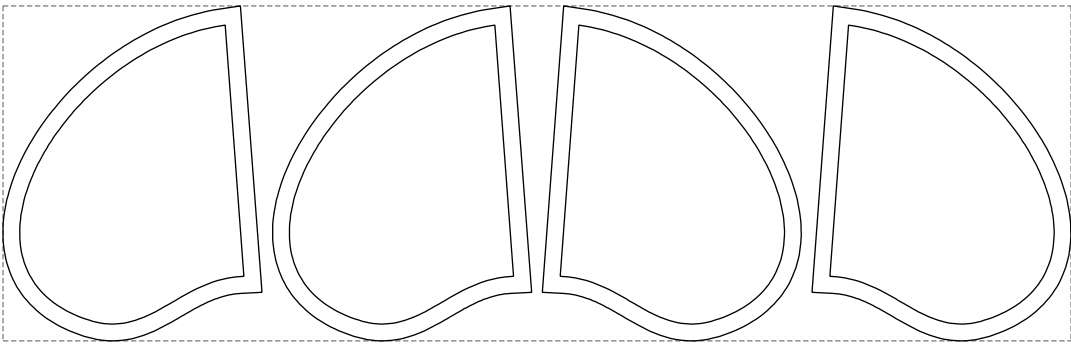

Not for print

Paper size: A4, size:1399.00 x1057.14 mm

# Example

size:635.93 x199.40 mm

Maneken =1 ver.0

rz\_1=170

rz\_16=92

rz\_17=78.8

rz\_18=71.8

rz\_19=100