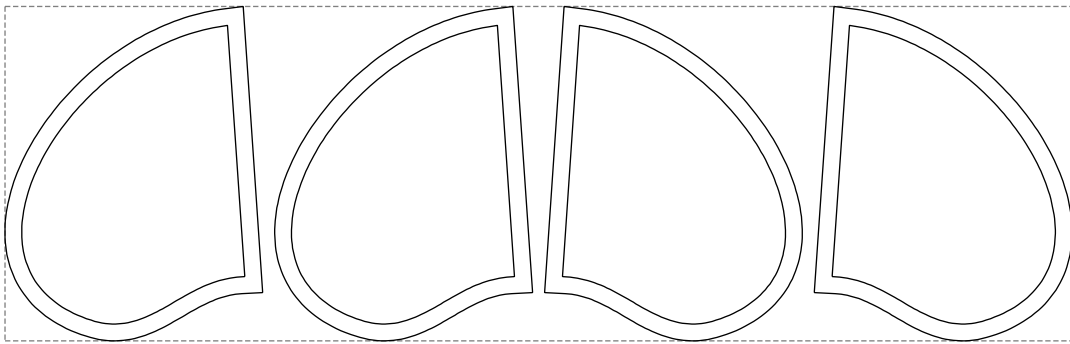

Not for print

Paper size: A4, size:1399.00 x1070.80 mm

# Example

size:635.47 x199.14 mm

Maneken =1 ver.0

rz\_1=170

rz\_16=100

rz\_17=85.4

rz\_18=80.2

rz\_19=108