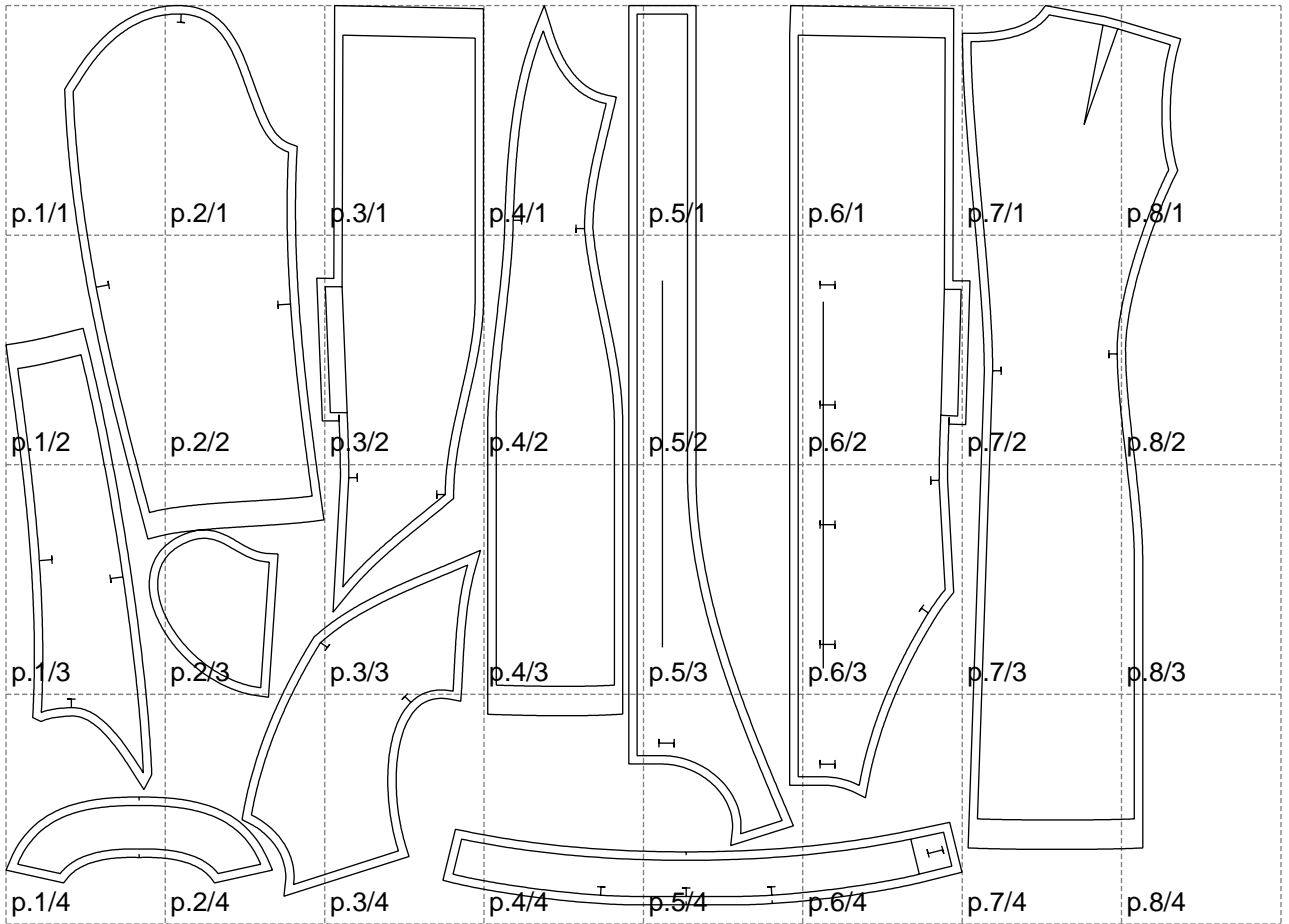

Not for print

Paper size: A4, size:1399.00 x1070.80 mm

# Example

size:635.47 x199.14 mm

Maneken =1 ver.0

rz\_1=170

rz\_16=100

rz\_17=85.4

rz\_18=80.2

rz\_19=108

rz\_20=105.4

---

. . . . .  
. . . . .  
. . . . .