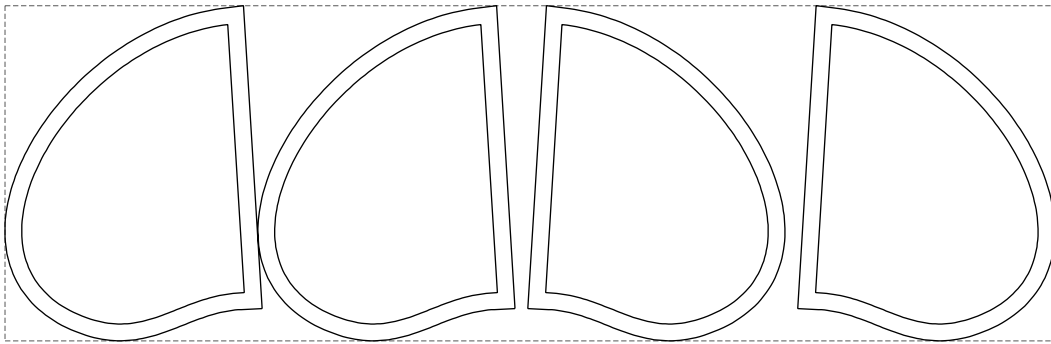

Not for print

Paper size: A4, size:1399.00 x1117.93 mm

# Example

size:625.20 x199.58 mm

Maneken =1 ver.0

rz\_1=170

rz\_16=104

rz\_17=88.9

rz\_18=84.4

rz\_19=112