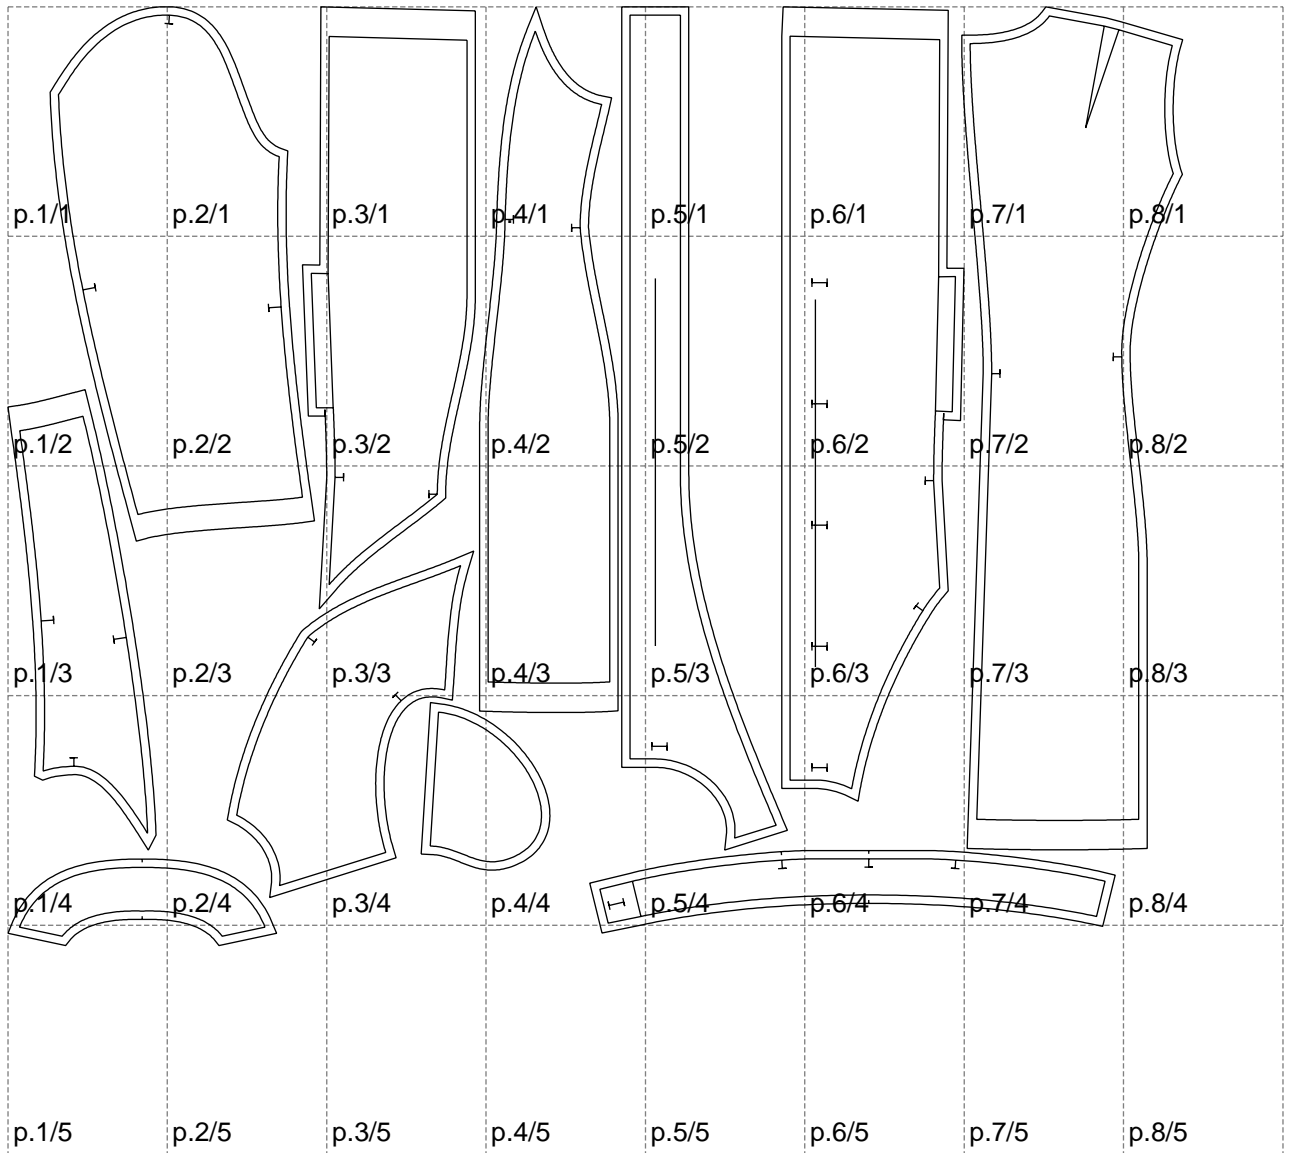

Not for print

Paper size: A4, size:1399.00 x1117.93 mm

# Example

size:625.20 x199.58 mm

Maneken =1 ver.0

rz\_1=170

rz\_16=104

rz\_17=88.9

rz\_18=84.4

rz\_19=112

rz\_20=109.3

---

. . . . .  
. . . . .  
. . . . .