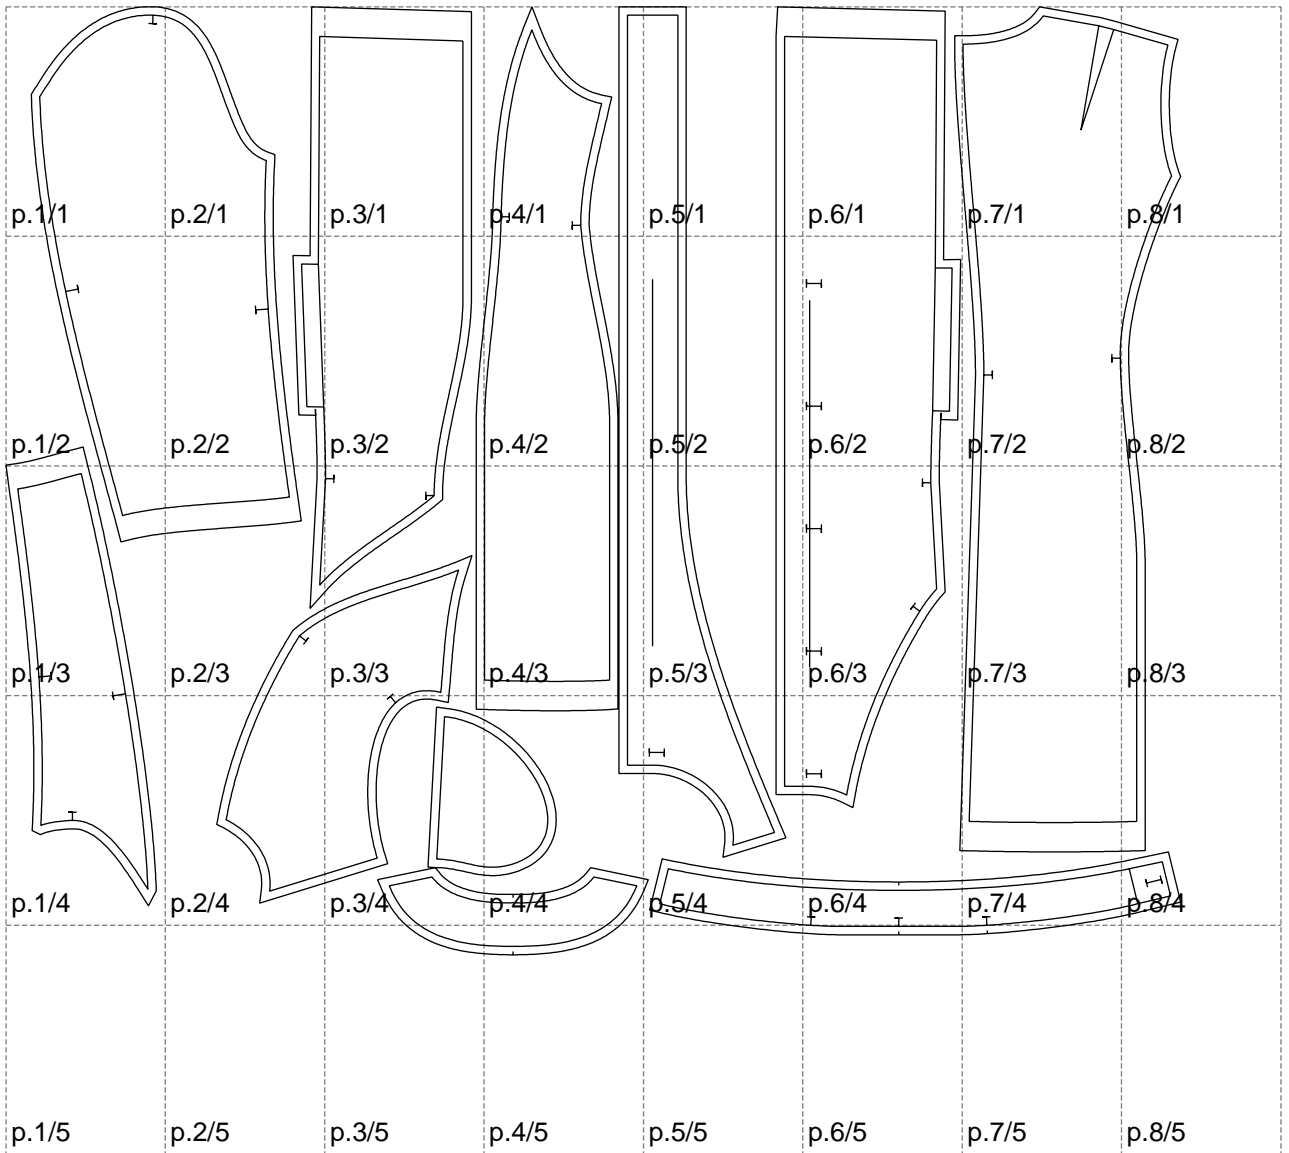

Not for print

Paper size: A4, size:1399.00 x1128.90 mm

# Example

size:624.97 x200.55 mm

Maneken =1 ver.0

rz\_1=170

rz\_16=108

rz\_17=92.5

rz\_18=89.2

rz\_19=116

rz\_20=113

---

. . . . .  
. . . . .  
. . . . .