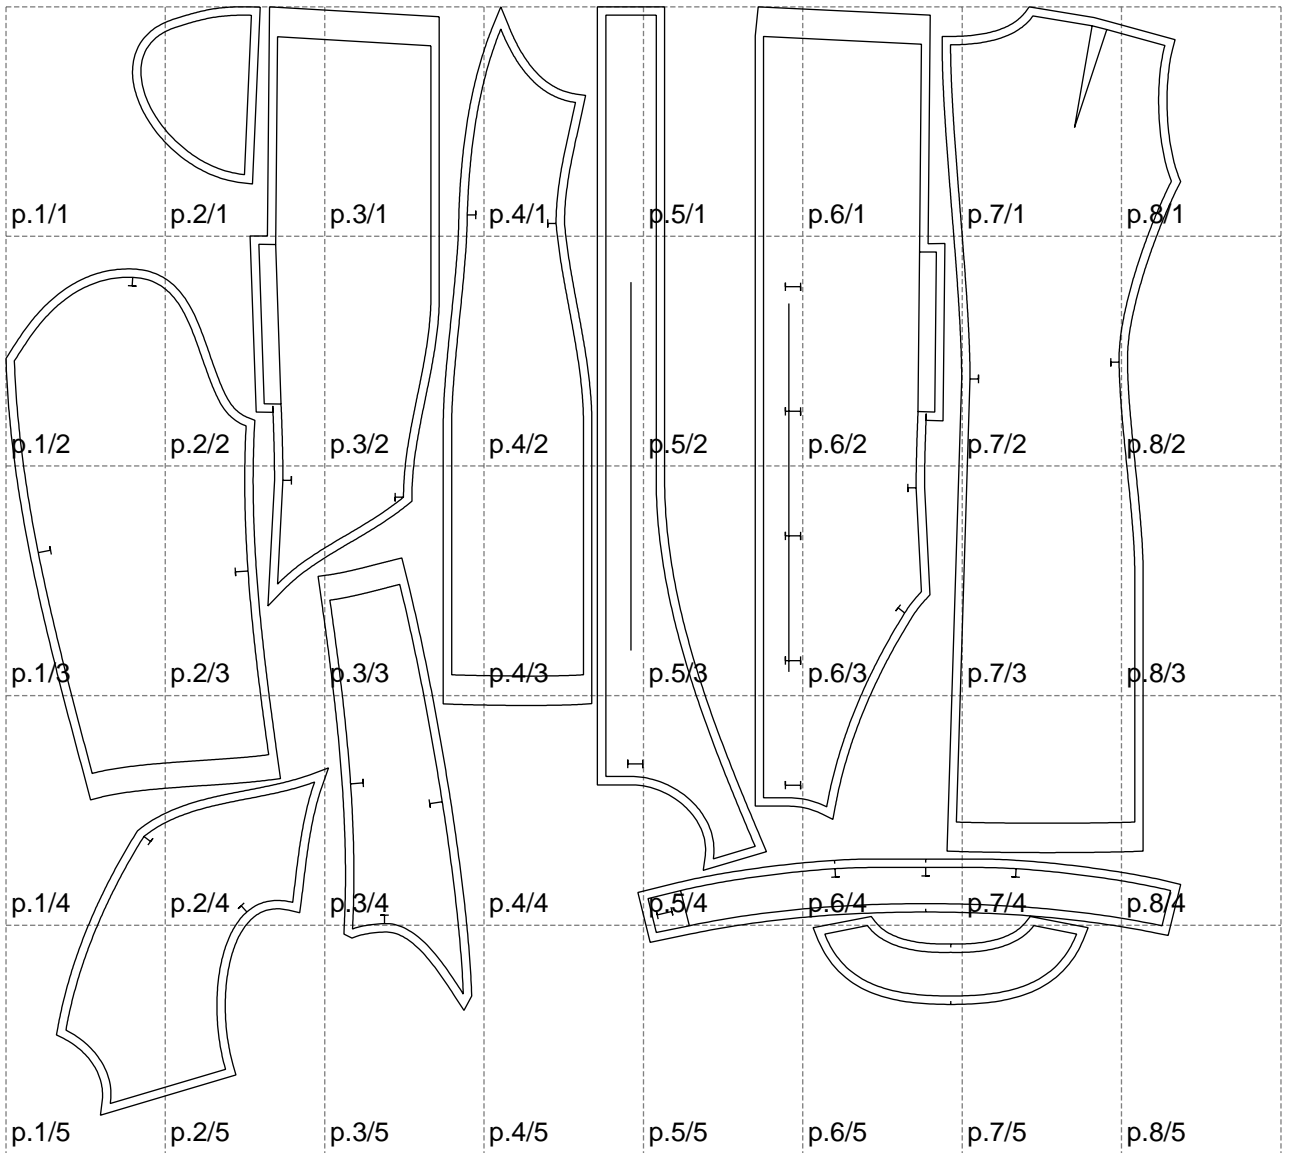

Not for print

Paper size: A4, size:1399.00 x1319.89 mm

# Example

size:624.55 x210.90 mm

Maneken =1 ver.0

rz\_1=170

rz\_16=116

rz\_17=100

rz\_18=98.8

rz\_19=124

rz\_20=121

---

. . . . .  
. . . . .  
. . . . .