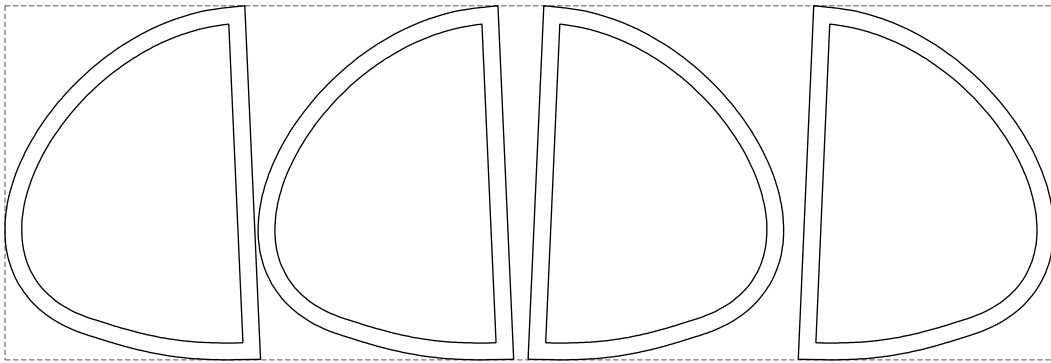

Not for print

Paper size: A4, size:1399.00 x1319.89 mm

# Example

size:624.55 x210.90 mm

Maneken =1 ver.0

rz\_1=170

rz\_16=116

rz\_17=100

rz\_18=98.8

rz\_19=124