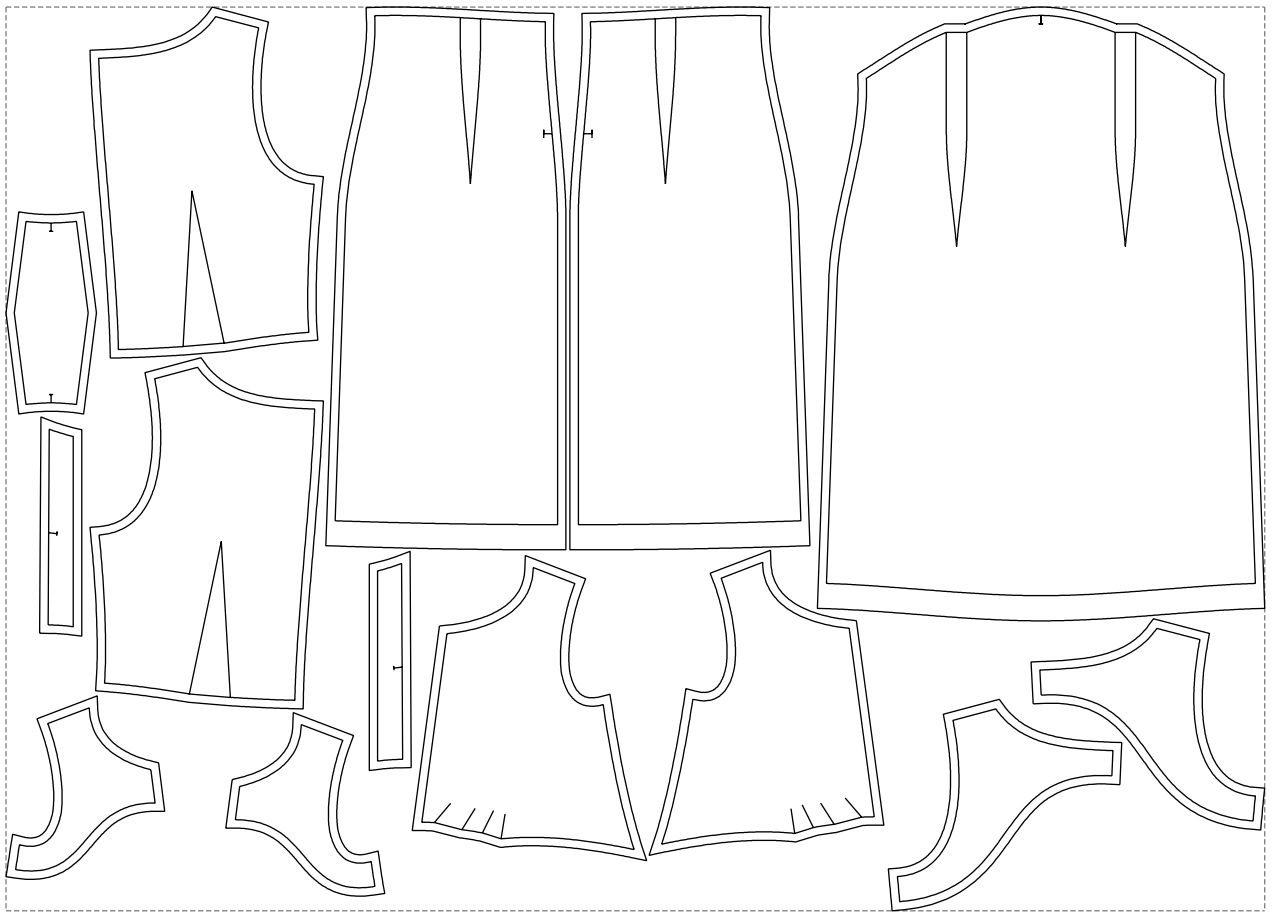

Not for print

Paper size: A4, size:1399.00 x731.18 mm

# Example

size:1499.00 x1076.53 mm

Maneken =1 ver.0

rz\_1=170

rz\_16=88

rz\_17=75.6

rz\_18=67.6

rz\_19=96