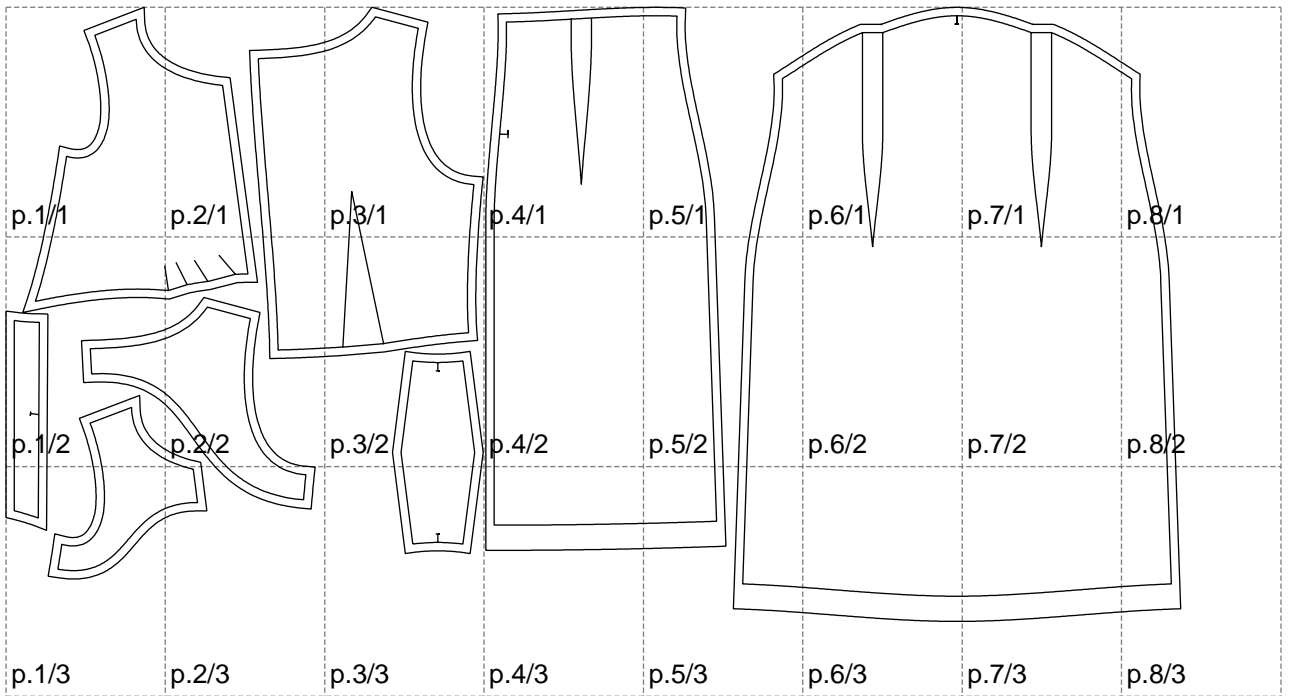

Not for print

Paper size: A4, size:1399.00 x731.18 mm

# Example

size:1499.00 x1076.53 mm

Maneken =1 ver.0

rz\_1=170

rz\_16=88

rz\_17=75.6

rz\_18=67.6

rz\_19=96

rz\_20=94.6

---

. . . . .  
. . . . .  
. . . . .