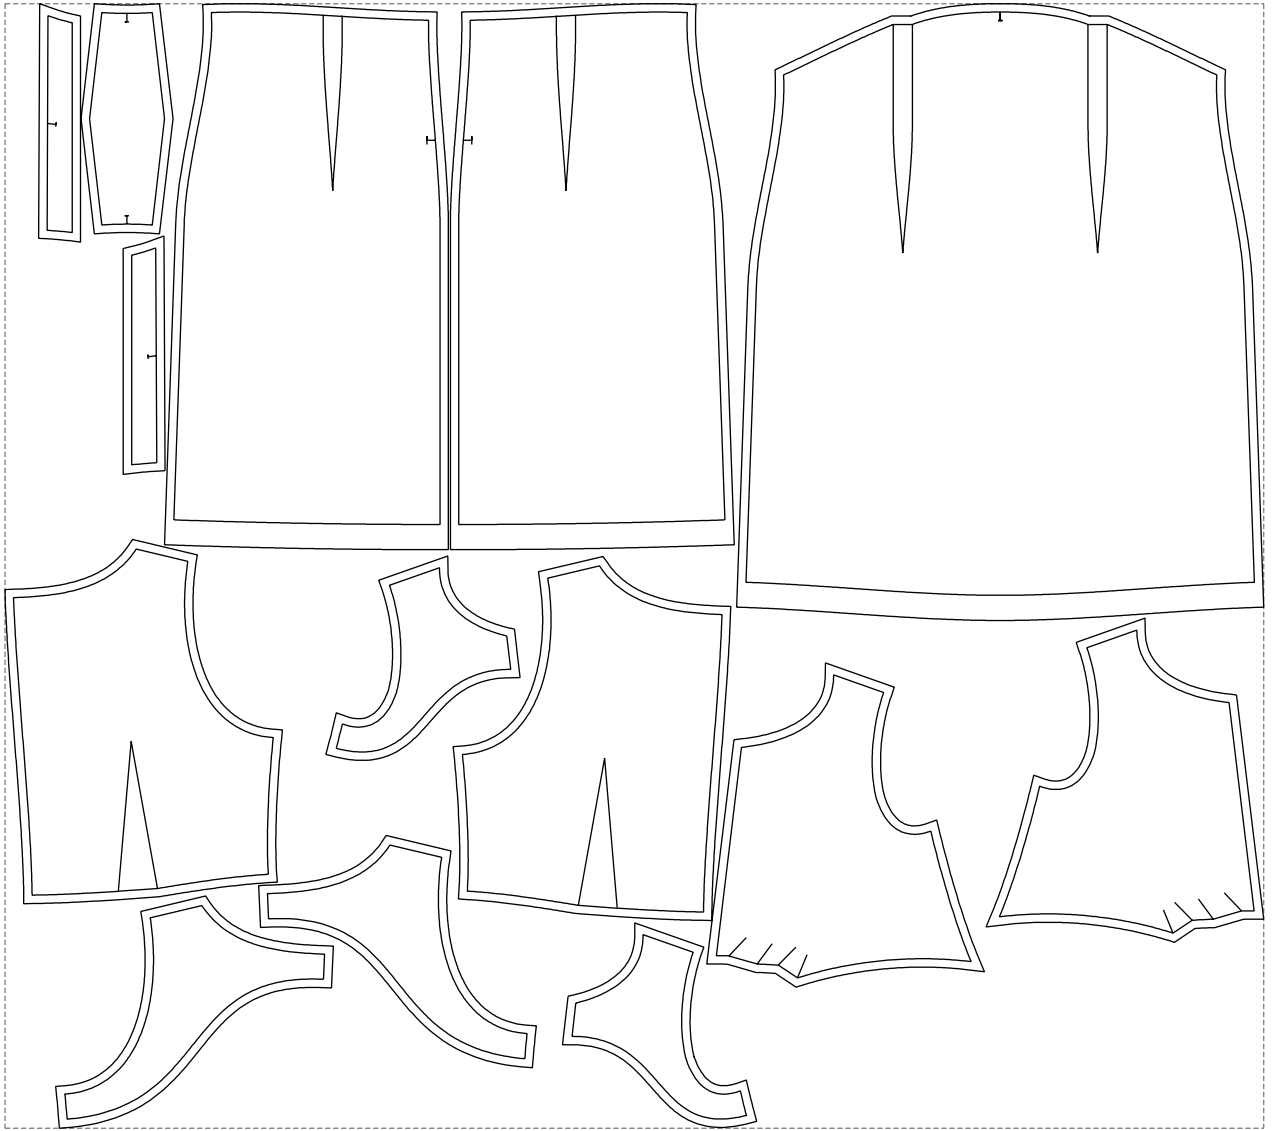

Not for print

Paper size: A4, size:1399.00 x970.38 mm

# Example

size:1499.00 x1339.64 mm

Maneken =1 ver.0

rz\_1=170

rz\_16=108

rz\_17=92.5

rz\_18=89.2

rz\_19=116