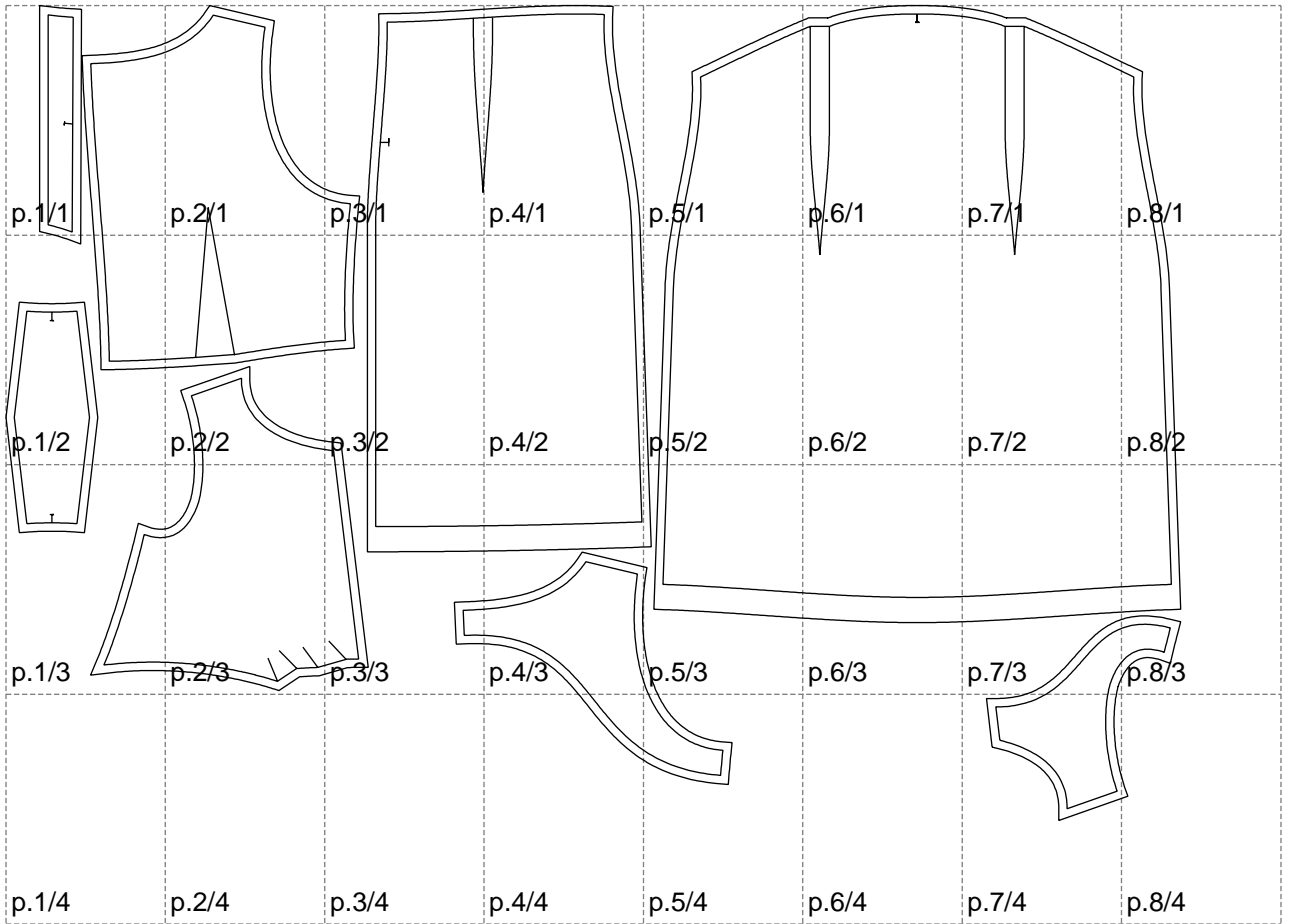

Not for print

Paper size: A4, size:1399.00 x970.38 mm

# Example

size:1499.00 x1339.64 mm

Maneken =1 ver.0

rz\_1=170

rz\_16=108

rz\_17=92.5

rz\_18=89.2

rz\_19=116

rz\_20=113

---

. . . . .  
. . . . .  
. . . . .