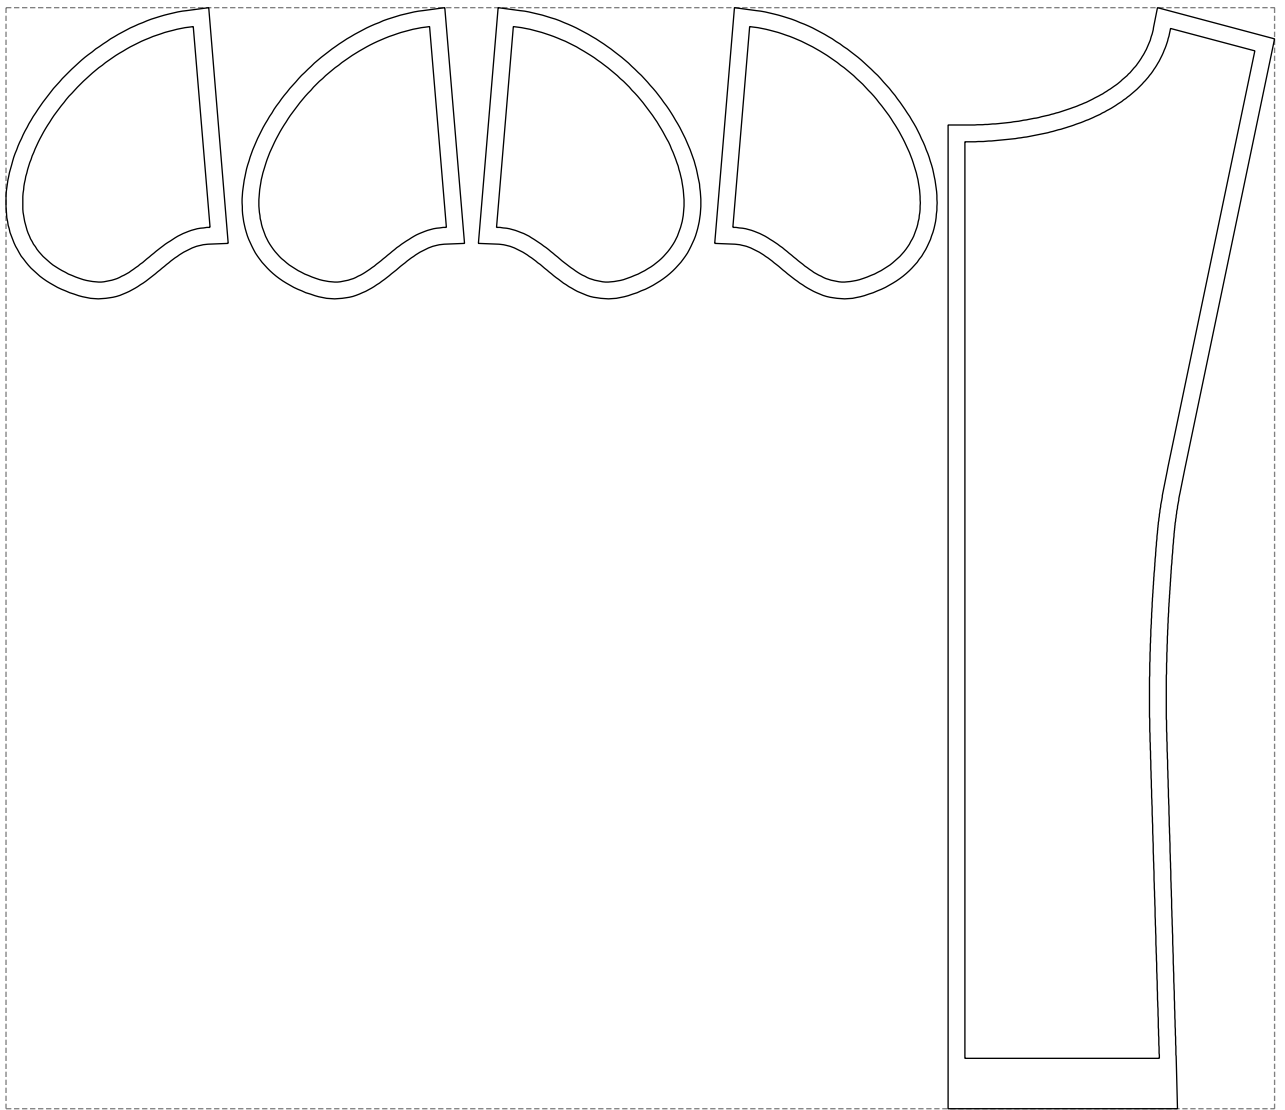

Not for print

Paper size: A4, size:1399.00 x1357.73 mm

# Example

size:755.43 x655.79 mm

Maneken =1 ver.0

rz\_1=170

rz\_16=100

rz\_17=85.4

rz\_18=80.2

rz\_19=108

rz\_20=105.4

---

. . . . .  
. . . . .  
. . . . .