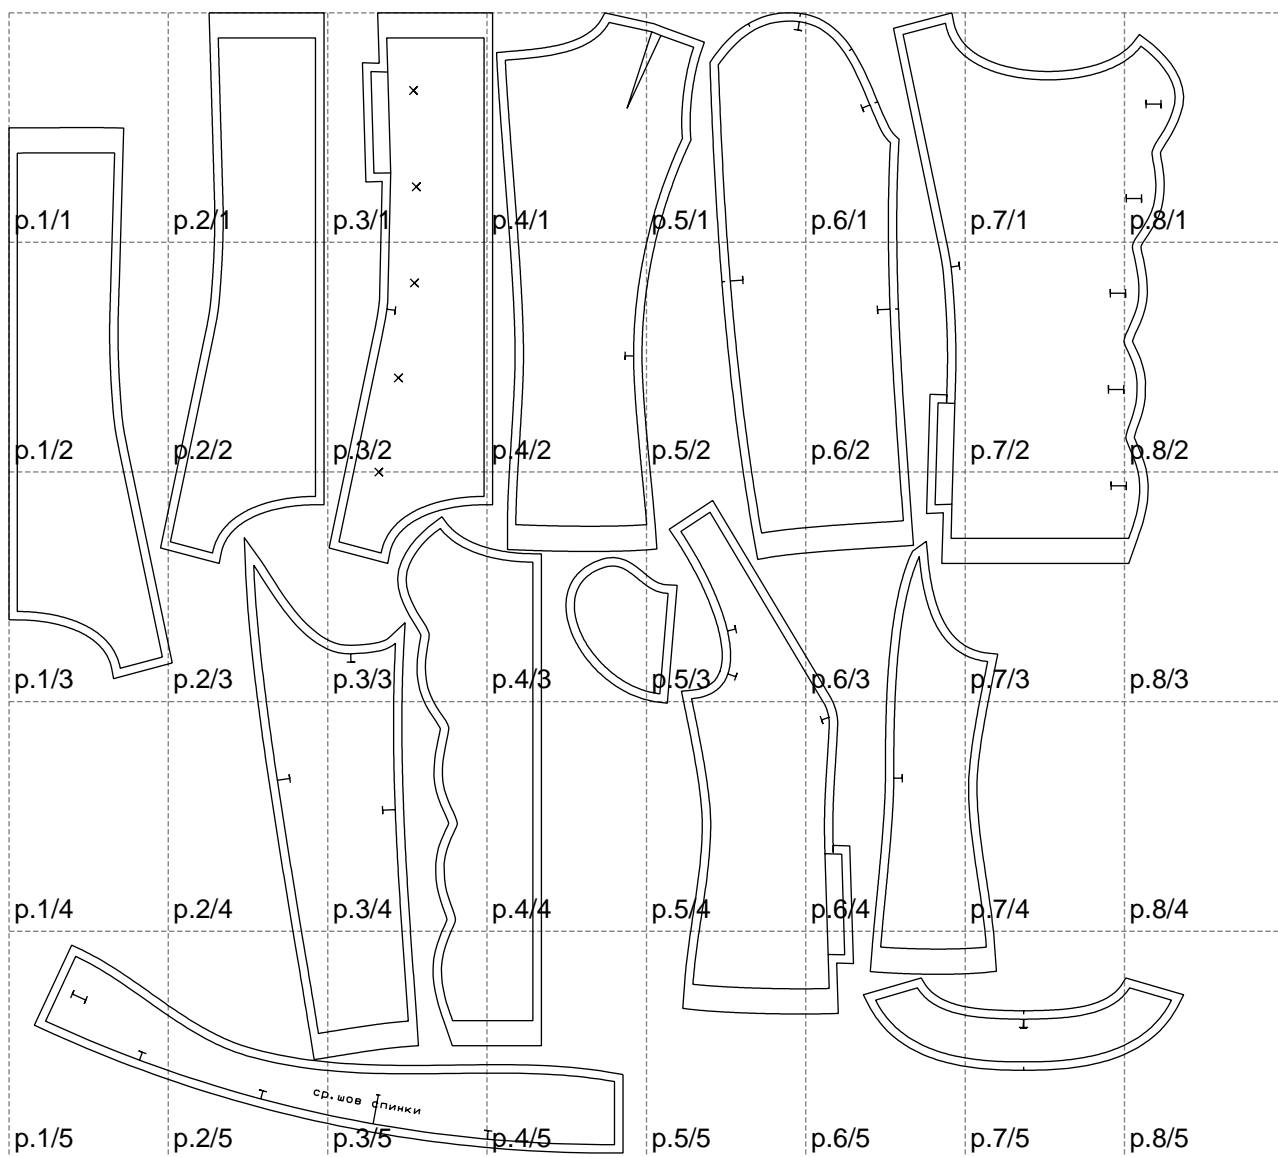

Not for print

Paper size: A4, size:1399.00 x1357.73 mm

# Example

size:755.43 x655.79 mm

Maneken =1 ver.0

rz\_1=170

rz\_16=100

rz\_17=85.4

rz\_18=80.2

rz\_19=108

rz\_20=105.4

---

. . . . .  
. . . . .  
. . . . .