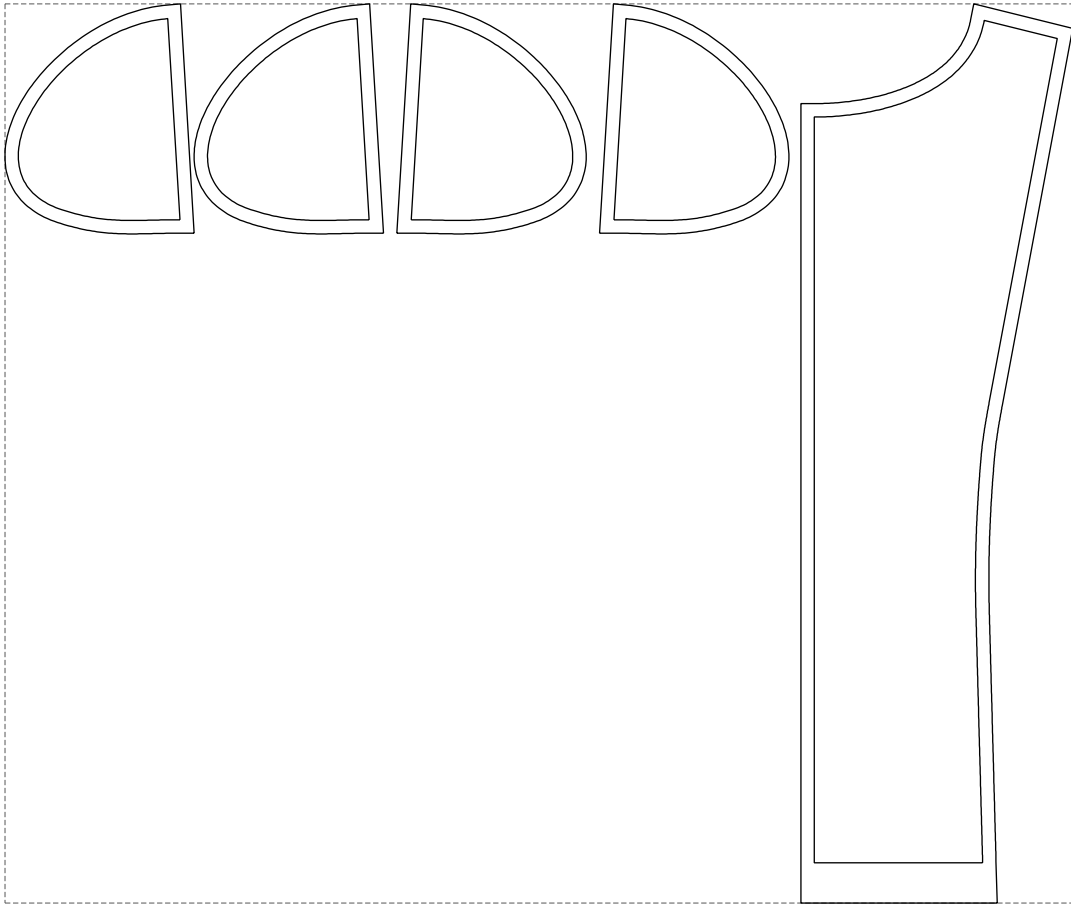

Not for print

Paper size: A4, size:1399.00 x1428.13 mm

# Example

size:794.81 x669.50 mm

Maneken =1 ver.0

rz\_1=170

rz\_16=112

rz\_17=96.2

rz\_18=94

rz\_19=120