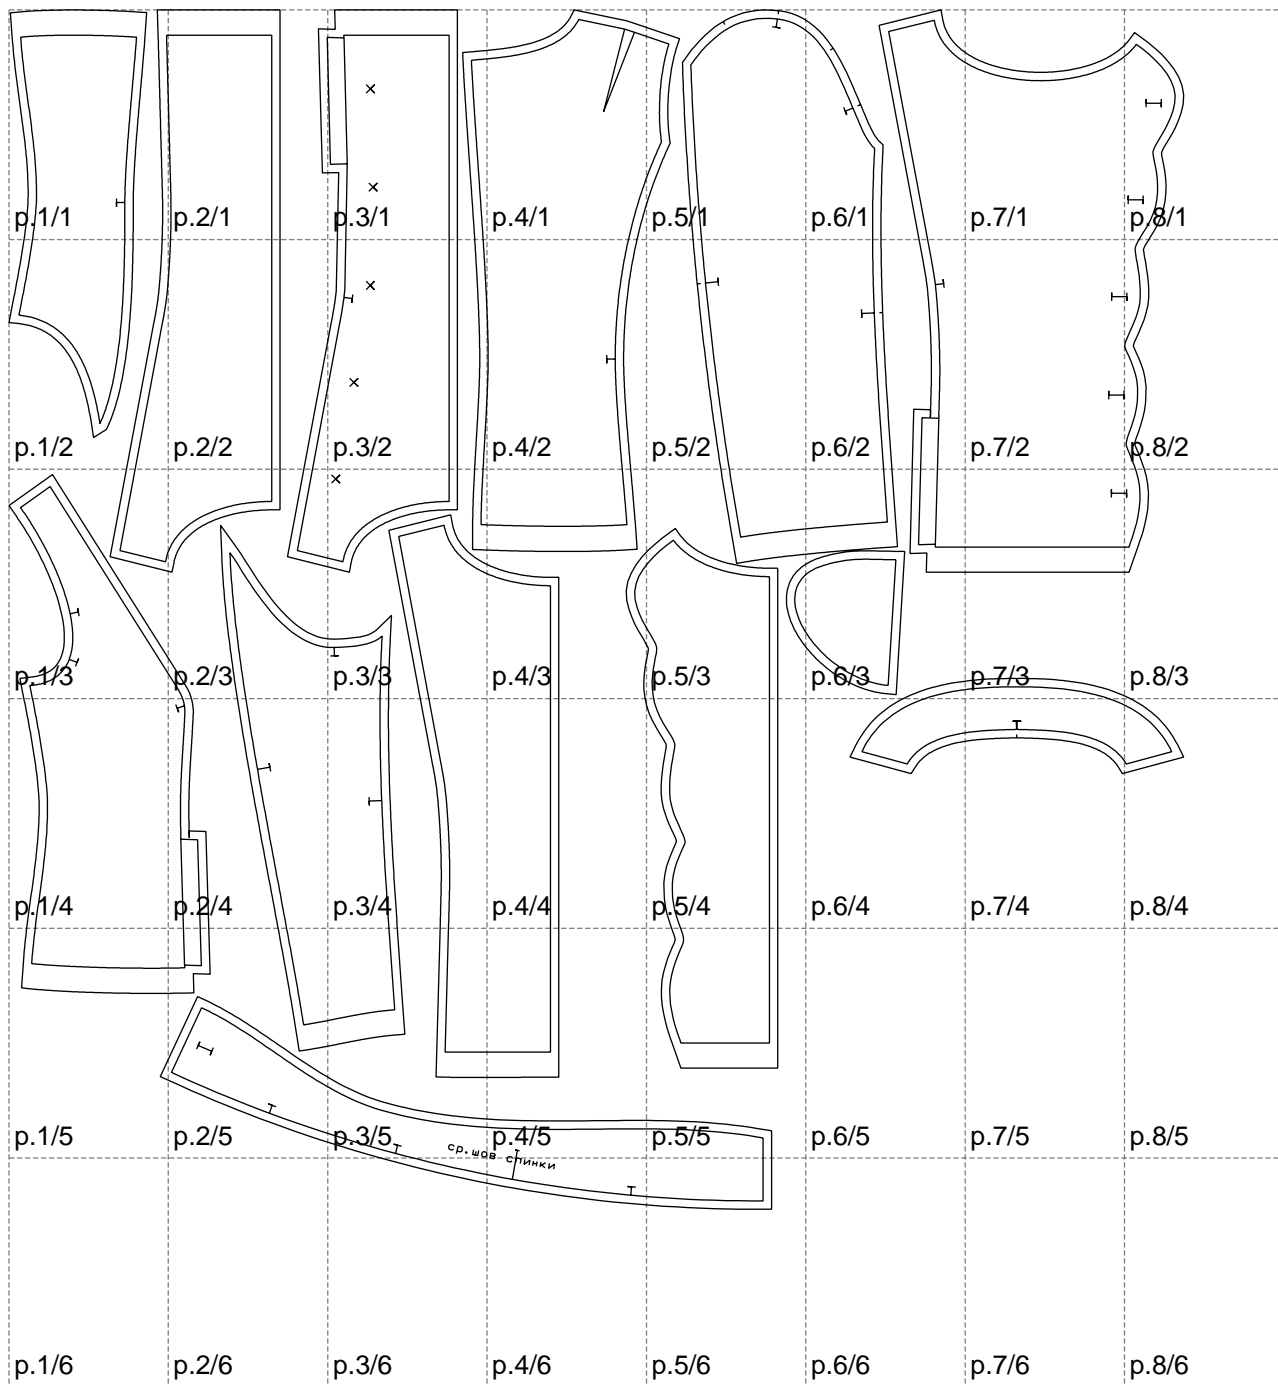

Not for print

Paper size: A4, size:1399.00 x1428.13 mm

# Example

size:794.81 x669.50 mm

Maneken =1 ver.0

rz\_1=170

rz\_16=112

rz\_17=96.2

rz\_18=94

rz\_19=120

rz\_20=117

---

. . . . .  
. . . . .  
. . . . .