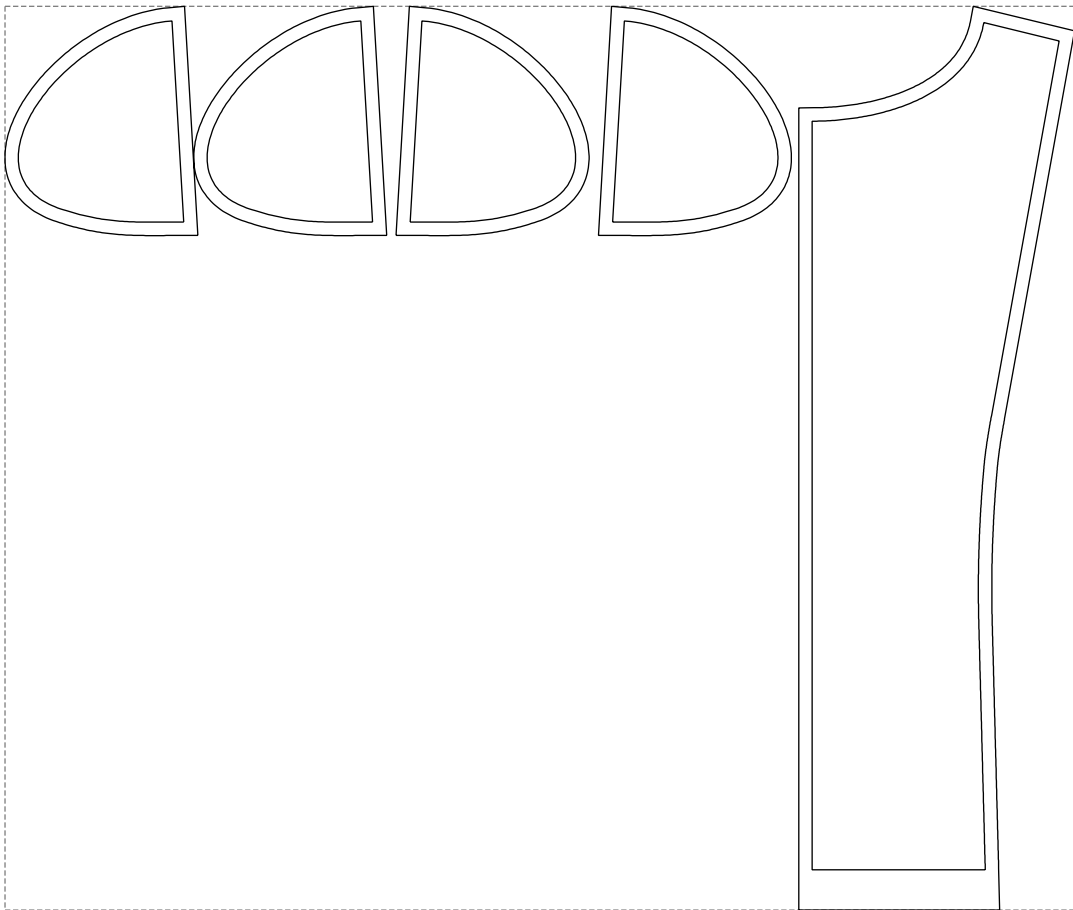

Not for print

Paper size: A4, size:1399.00 x1465.02 mm

# Example

size:796.23 x672.97 mm

Maneken =1 ver.0

rz\_1=170

rz\_16=116

rz\_17=100

rz\_18=98.8

rz\_19=124