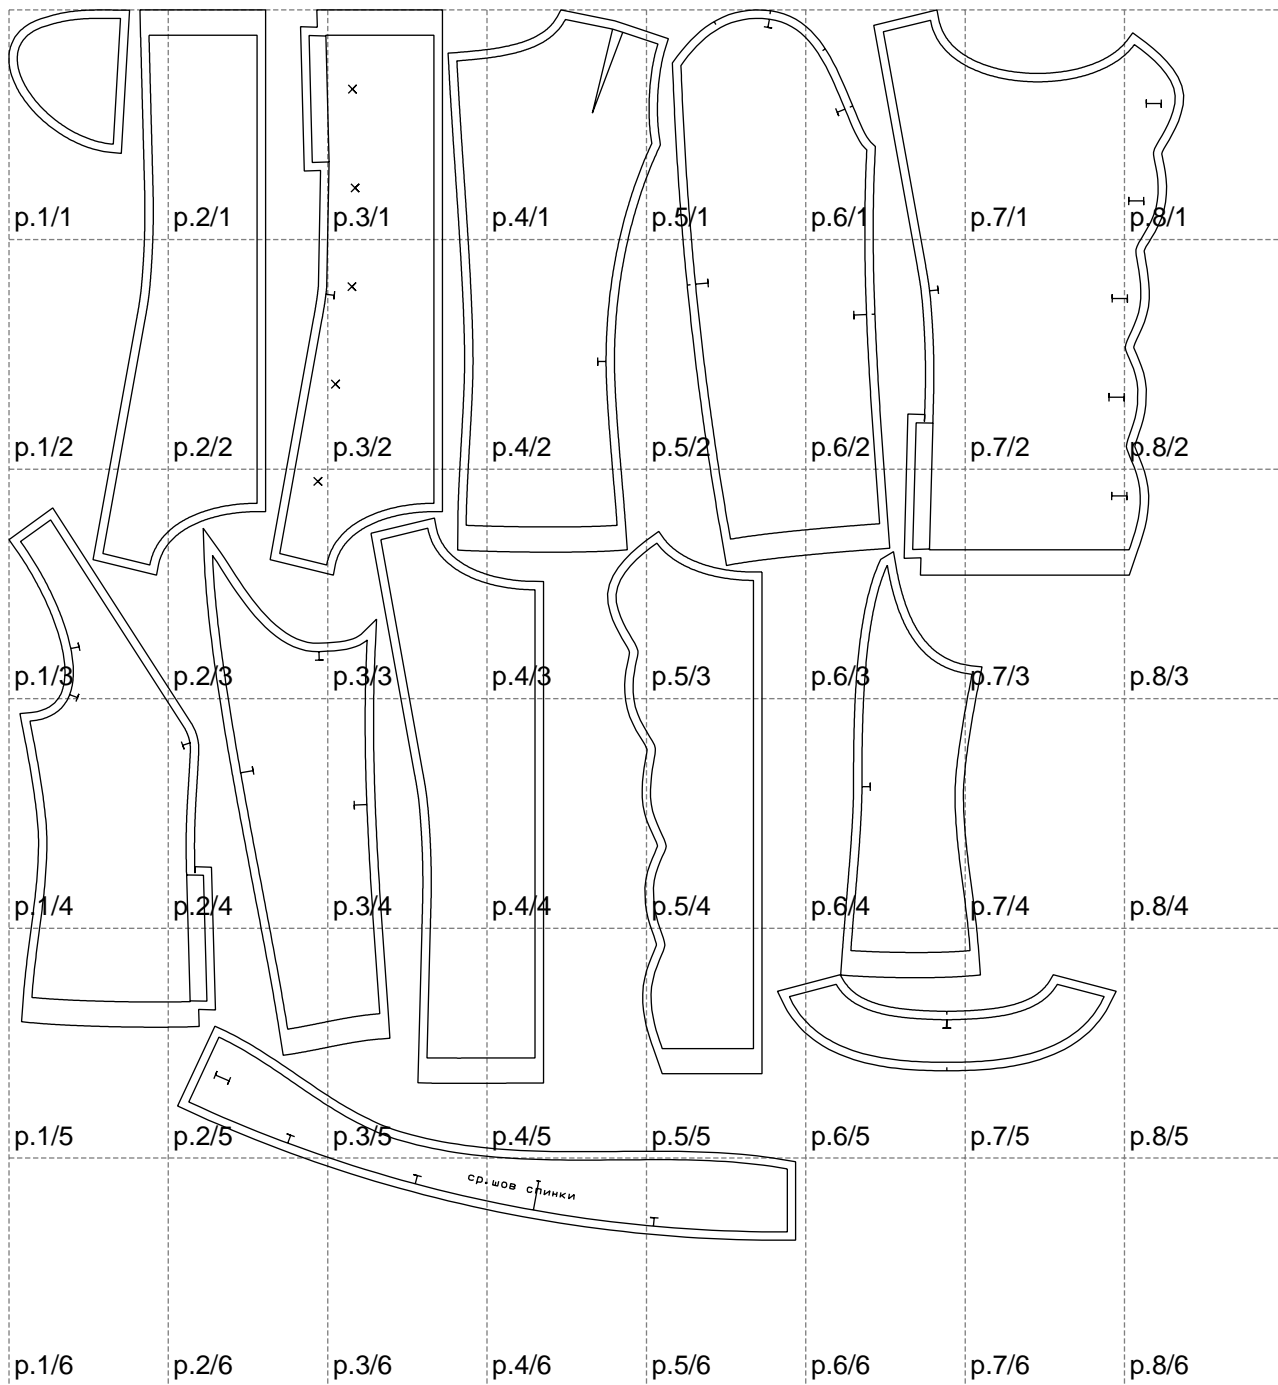

Not for print

Paper size: A4, size:1399.00 x1465.02 mm

# Example

size:796.23 x672.97 mm

Maneken =1 ver.0

rz\_1=170

rz\_16=116

rz\_17=100

rz\_18=98.8

rz\_19=124

rz\_20=121

---

. . . . .  
. . . . .  
. . . . .