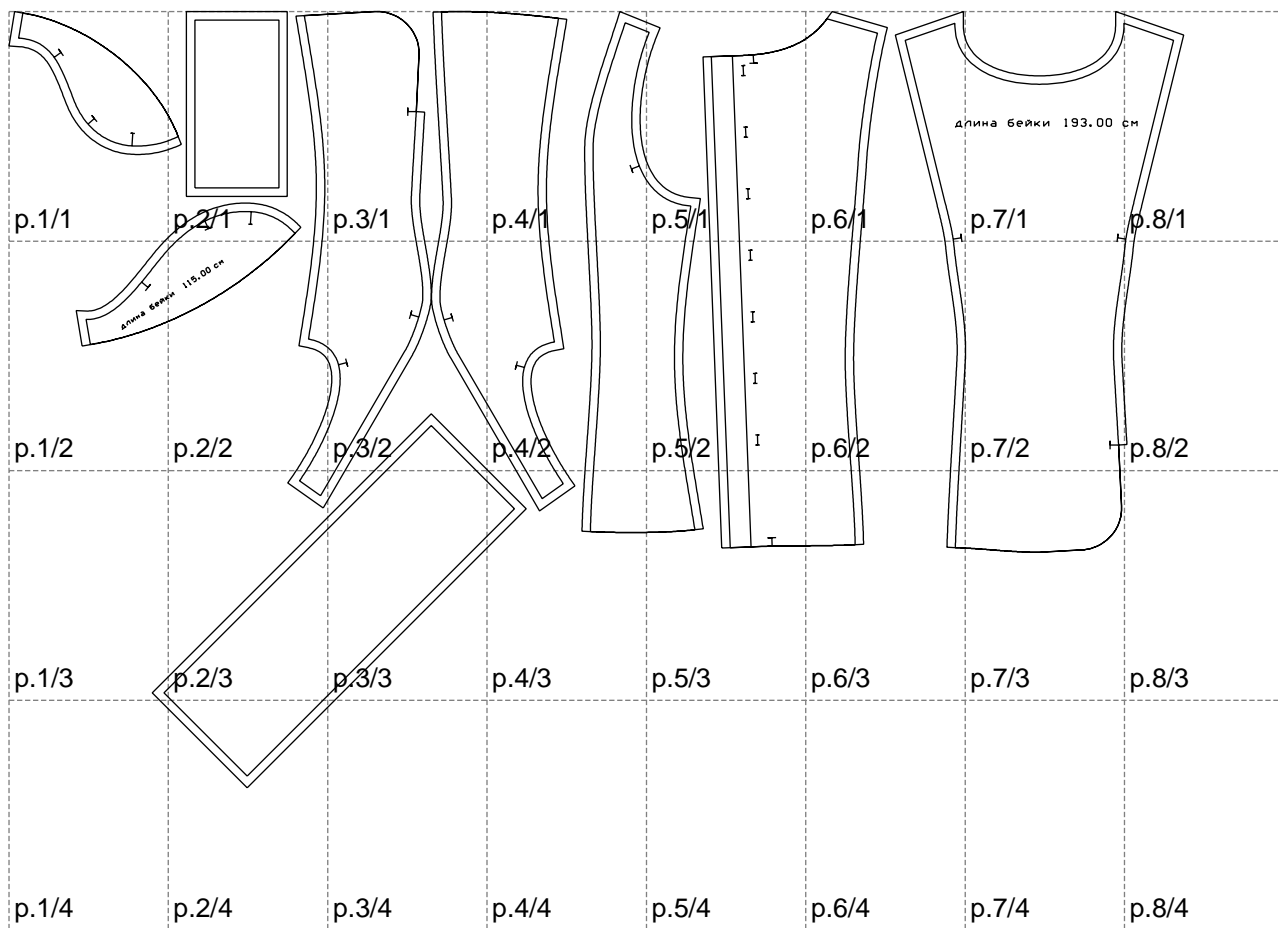

Not for print

Paper size: A4, size:1399.00 x924.35 mm

# Example

size:1458.95 x806.82 mm

Maneken =1 ver.0

rz\_1=170

rz\_16=88

rz\_17=75.6

rz\_18=67.6

rz\_19=96

rz\_20=94.6

---

. . . . .  
. . . . .  
. . . . .