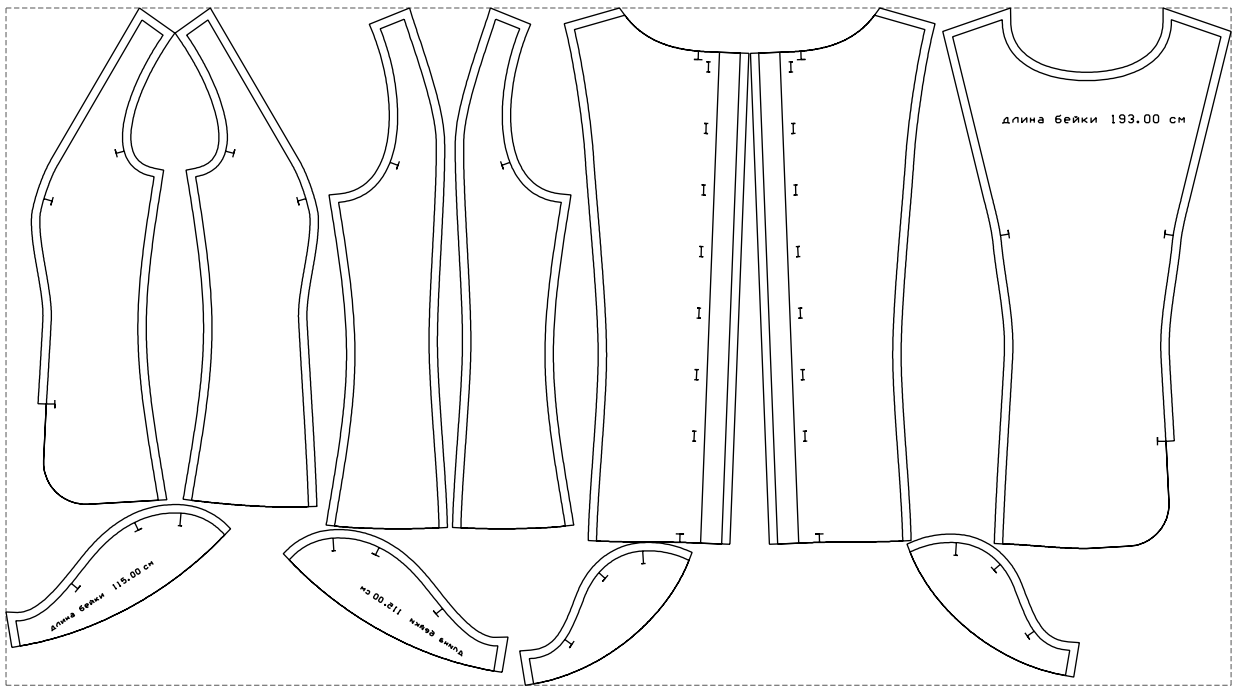

Not for print

Paper size: A4, size:1399.00 x924.35 mm

# Example

size:1458.95 x806.82 mm

Maneken =1 ver.0

rz\_1=170

rz\_16=88

rz\_17=75.6

rz\_18=67.6

rz\_19=96

rz\_20=94.6

---

. . . . .  
. . . . .  
. . . . .